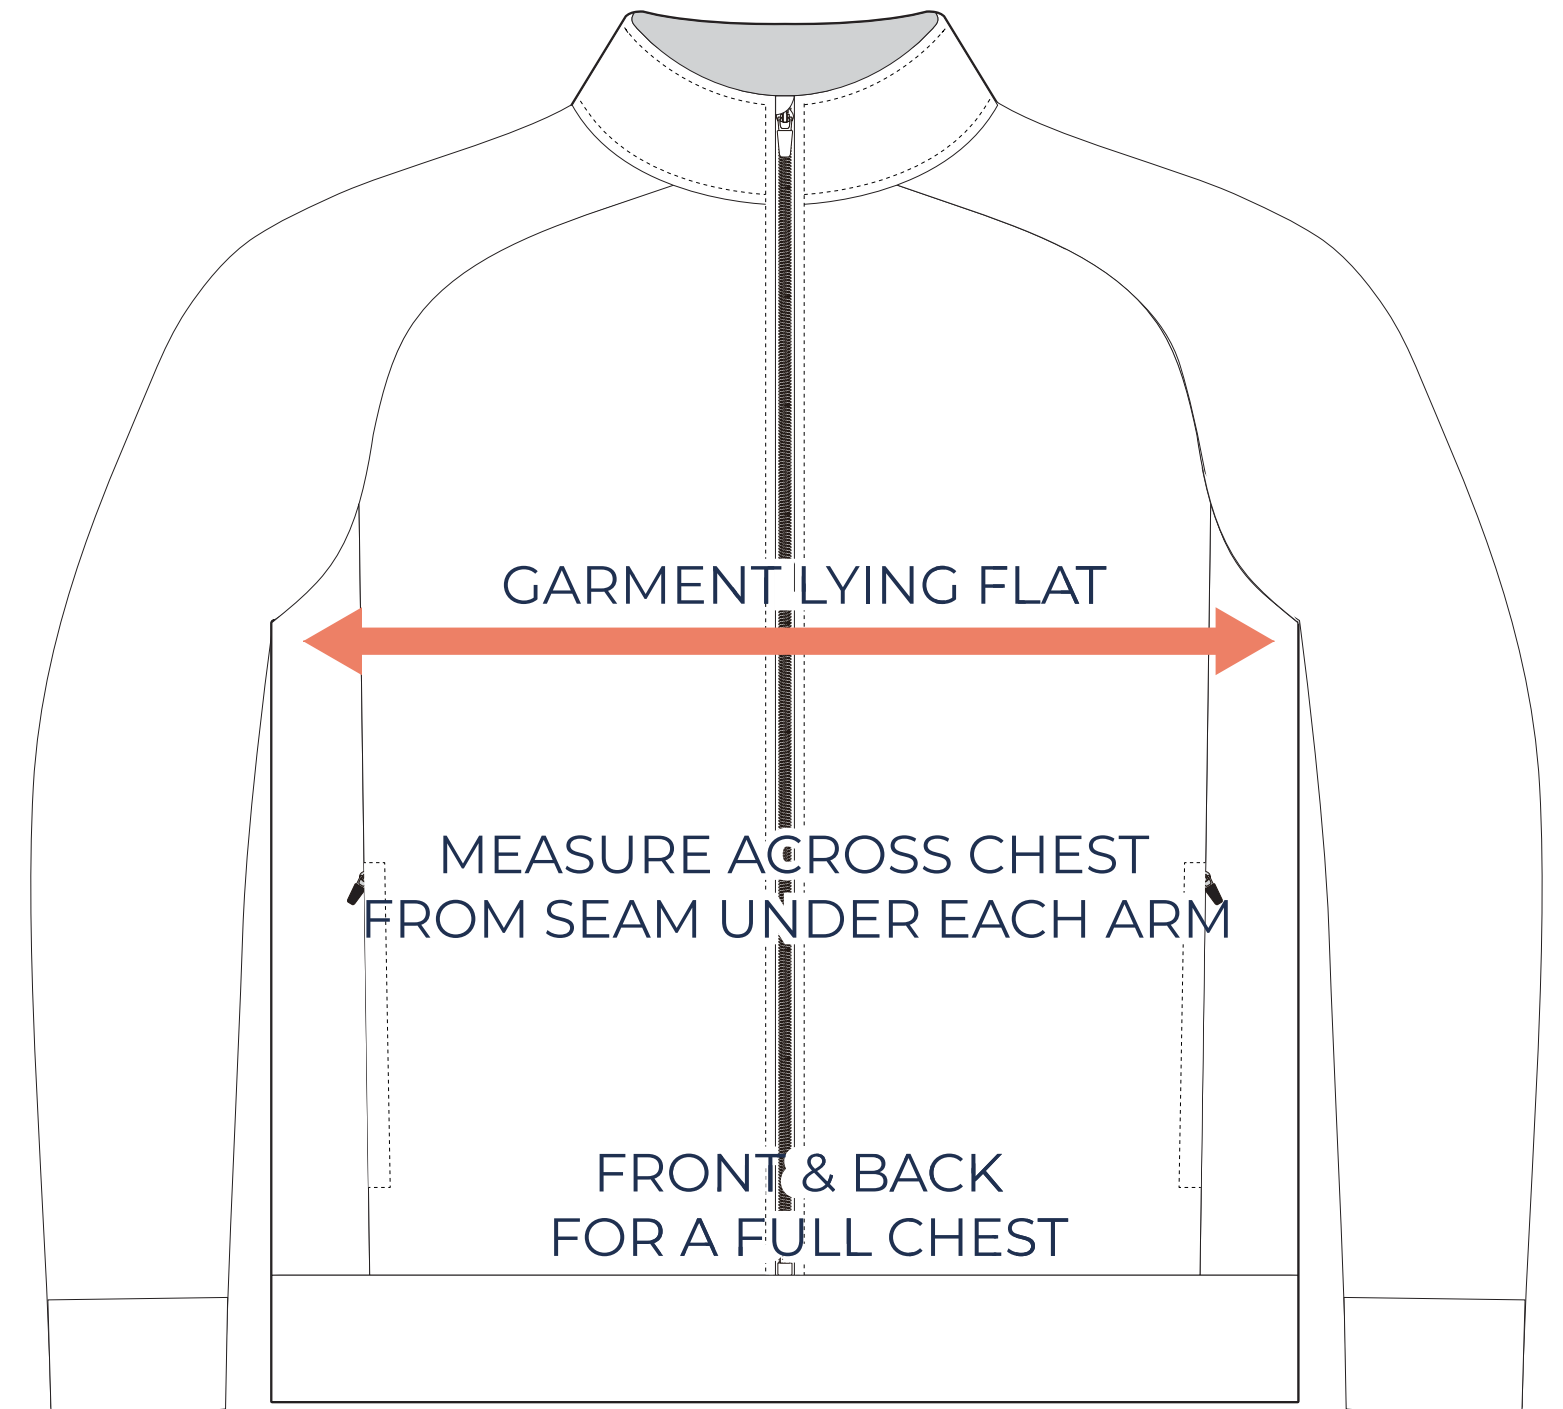

SIZING CHART

VER: 2022.1

SWIFT JACKET - RELAXED FIT

PART NUMBER: zWBB-JK-ZR10

ADULT SIZING

SIZING CHART(inches)	XS	S	M	L	XL	2XL	3XL	4XL
1/2 Chest	18.90	20.08	21.26	22.83	24.41	25.98	27.56	29.13
Front length (From CB)	24.02	25.20	26.38	27.17	27.95	28.74	29.53	30.31
Back length (From CB)	25.00	26.18	27.36	28.15	28.94	29.72	30.51	31.30

SIZING CHART(cm)	XS	S	M	L	XL	2XL	3XL	4XL
1/2 Chest	48.00	51.00	54.00	58.00	62.00	66.00	70.00	74.00
Front length (From CB)	61.00	64.00	67.00	69.00	71.00	73.00	75.00	77.00
Back length (From CB)	63.50	66.50	69.50	71.50	73.50	75.50	77.50	79.50

FULL CHEST

To find your size, compare measurements with a similar garment that fits you well.