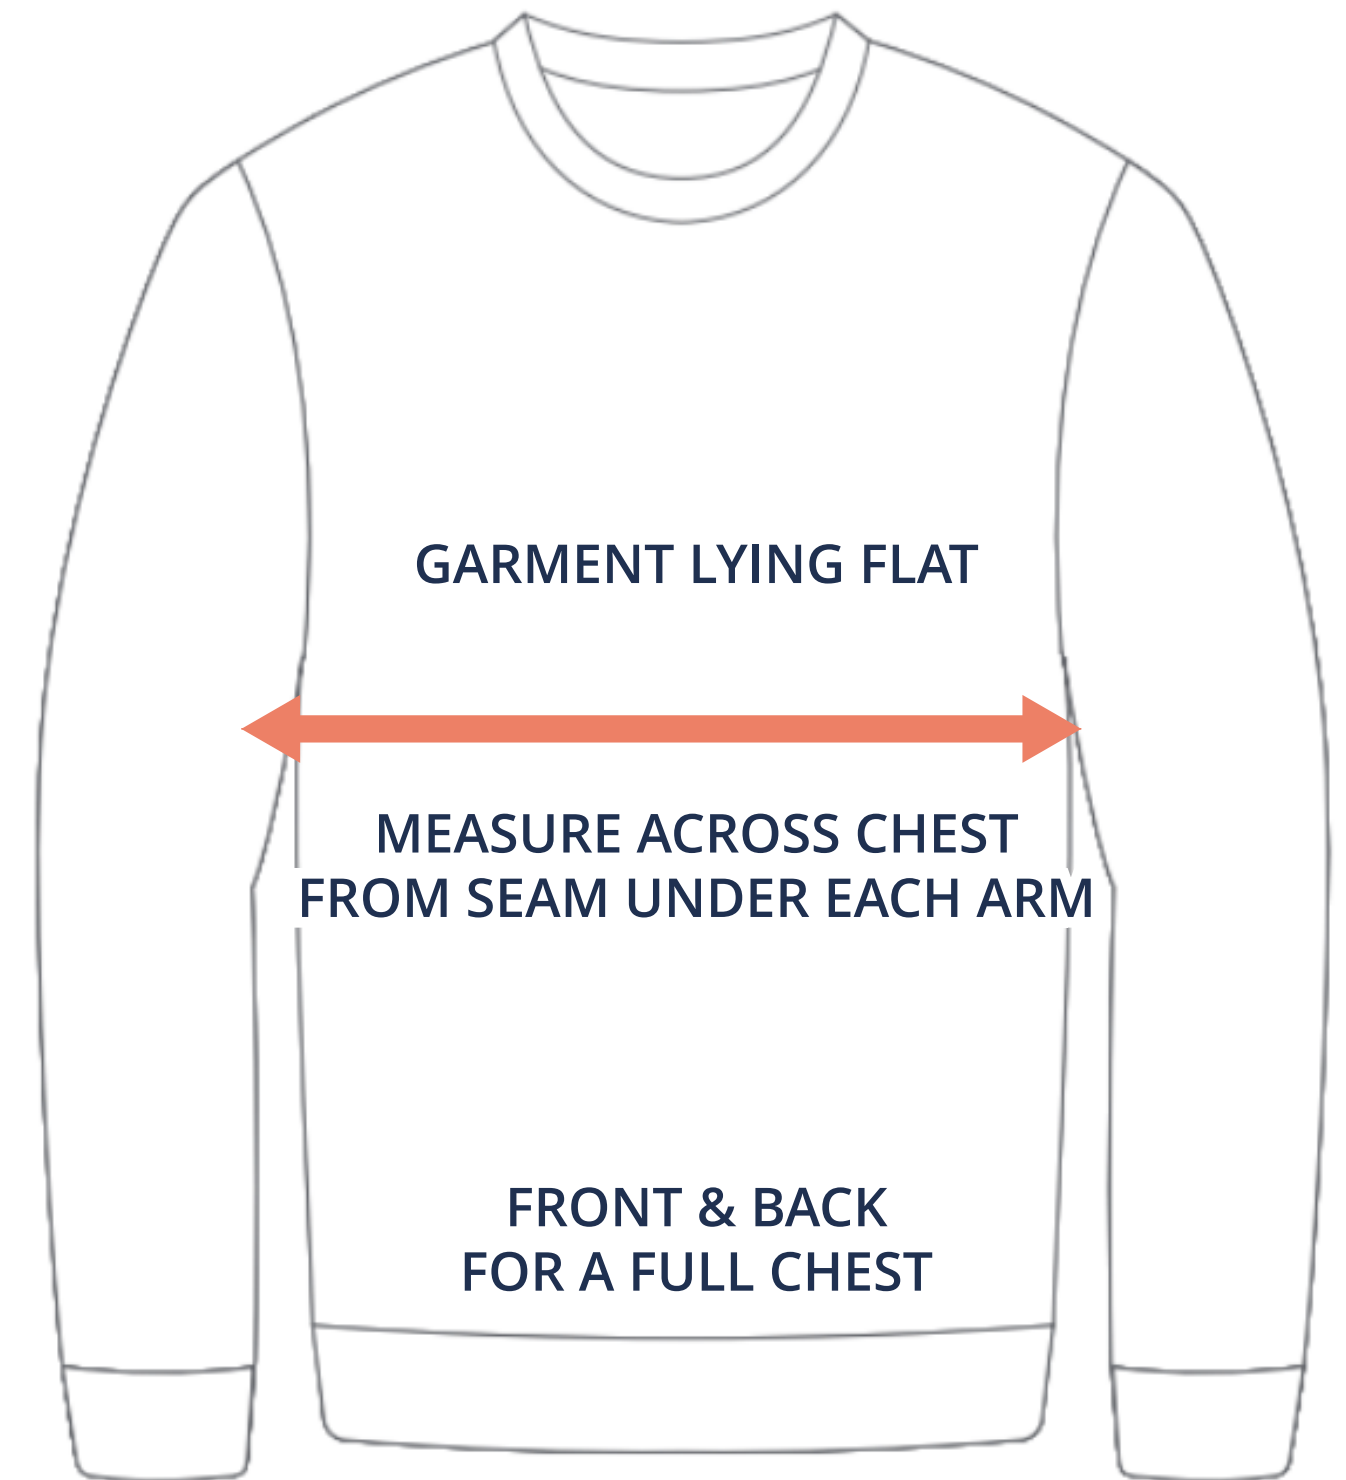

SIZING CHART

VER: 2022.1

SWIFT CREW NECK PULLOVER - RELAXED FIT

PART NUMBER: WBB-JK-ZR11

ADULT SIZING

SIZING CHART(inches)	XS	S	M	L	XL	2XL	3XL	4XL
1/2 Chest	19.69	20.87	22.05	23.62	25.20	26.77	28.35	29.92
Front length (HSP)	24.80	25.59	26.38	27.17	27.95	28.74	29.53	30.31
Back length (HSP)	24.80	25.59	26.38	27.17	27.95	28.74	29.53	30.31

SIZING CHART(cm)	XS	S	M	L	XL	2XL	3XL	4XL
1/2 Chest	50.00	53.00	56.00	60.00	64.00	68.00	72.00	76.00
Front length (HSP)	63.00	65.00	67.00	69.00	71.00	73.00	75.00	77.00
Back length (HSP)	63.00	65.00	67.00	69.00	71.00	73.00	75.00	77.00

HALF CHEST FULL CHEST

To find your size, compare measurements with a similar garment that fits you well.