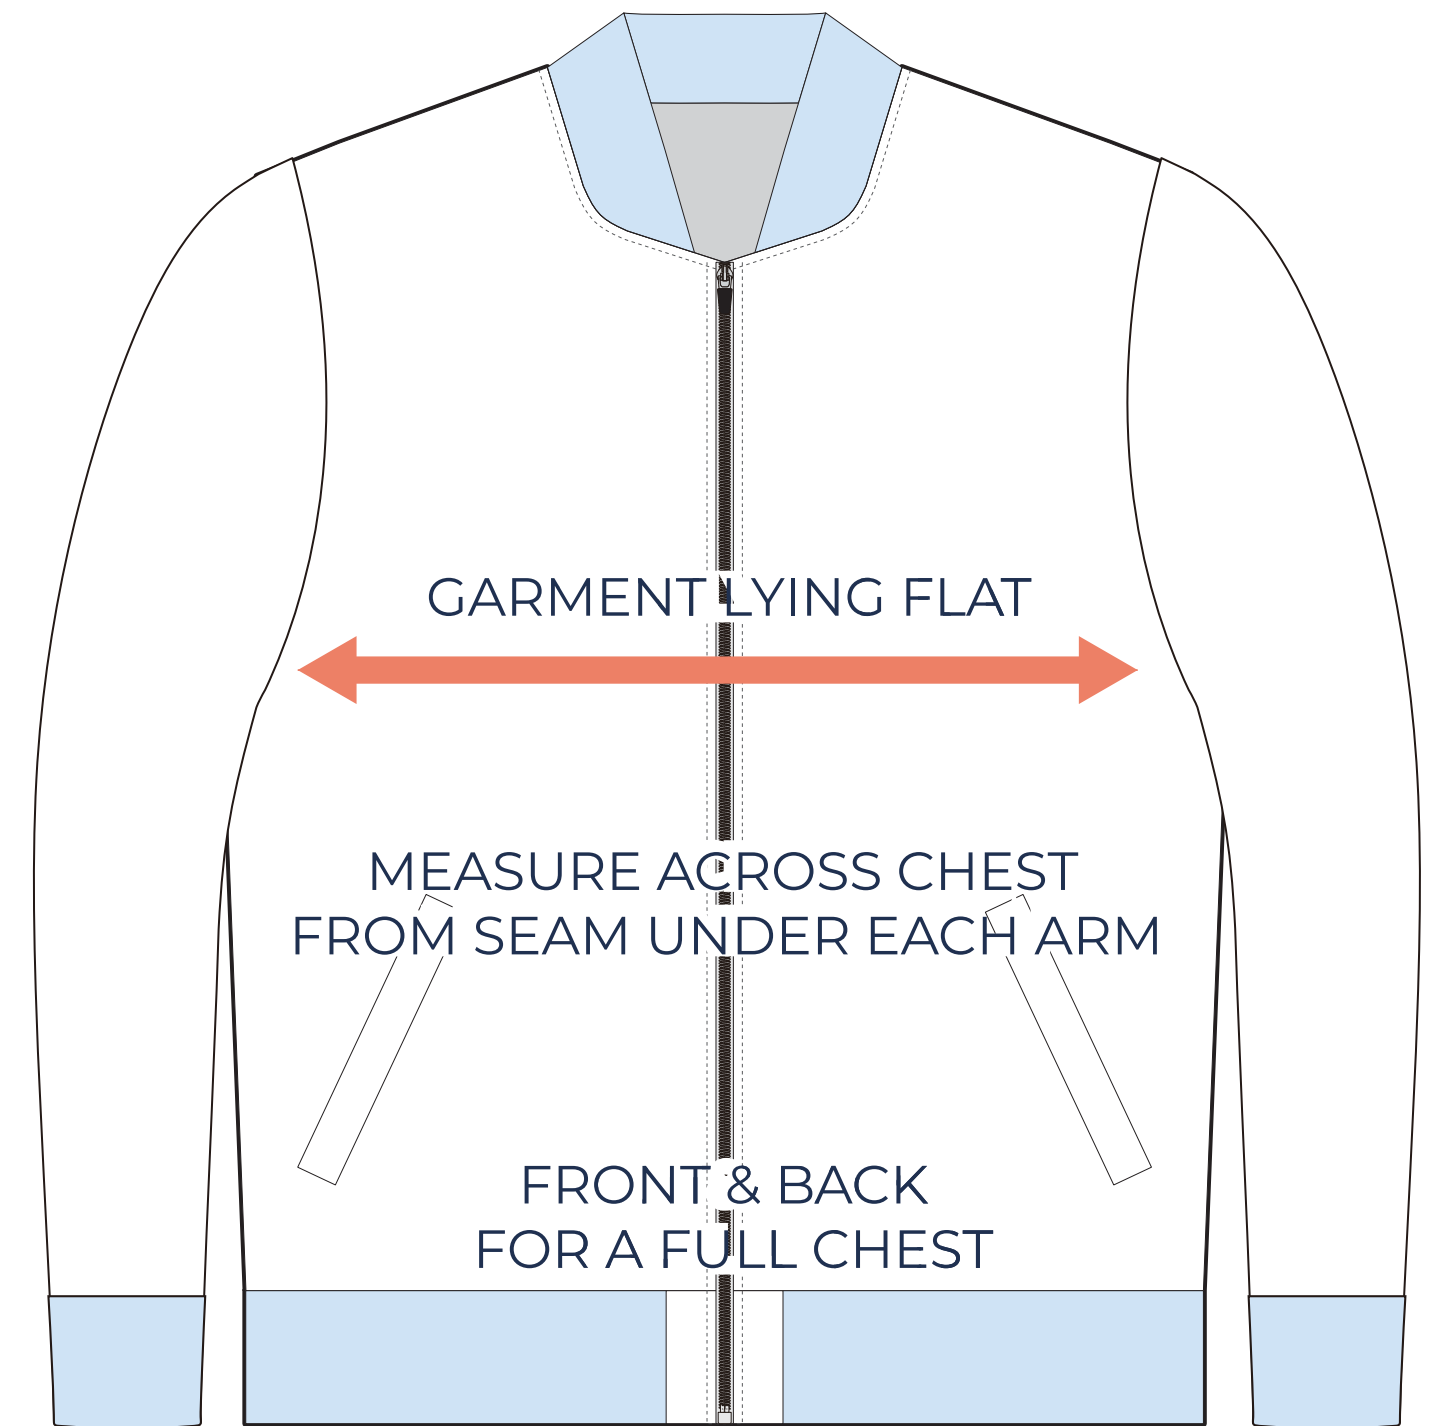

SIZING CHART

VER: 2022.1

EXPRESS SOFTSHELL JACKET - MESH LINER

PART NUMBER: WBB-JK-ZR3

ADULT SIZING

SIZING CHART(inches)	XS	S	M	L	XL	2XL	3XL	4XL
1/2 Chest	18.90	20.08	21.26	22.83	24.41	25.98	27.56	29.13
Front length (HSP)	24.80	25.59	26.38	27.17	27.95	28.74	29.53	30.31

SIZING CHART(cm)	XS	S	M	L	XL	2XL	3XL	4XL
1/2 Chest	48.00	51.00	54.00	58.00	62.00	66.00	70.00	74.00
Front length (HSP)	63.00	65.00	67.00	69.00	71.00	73.00	75.00	77.00

HALF CHEST FULL CHEST

To find your size, compare measurements with a similar garment that fits you well.