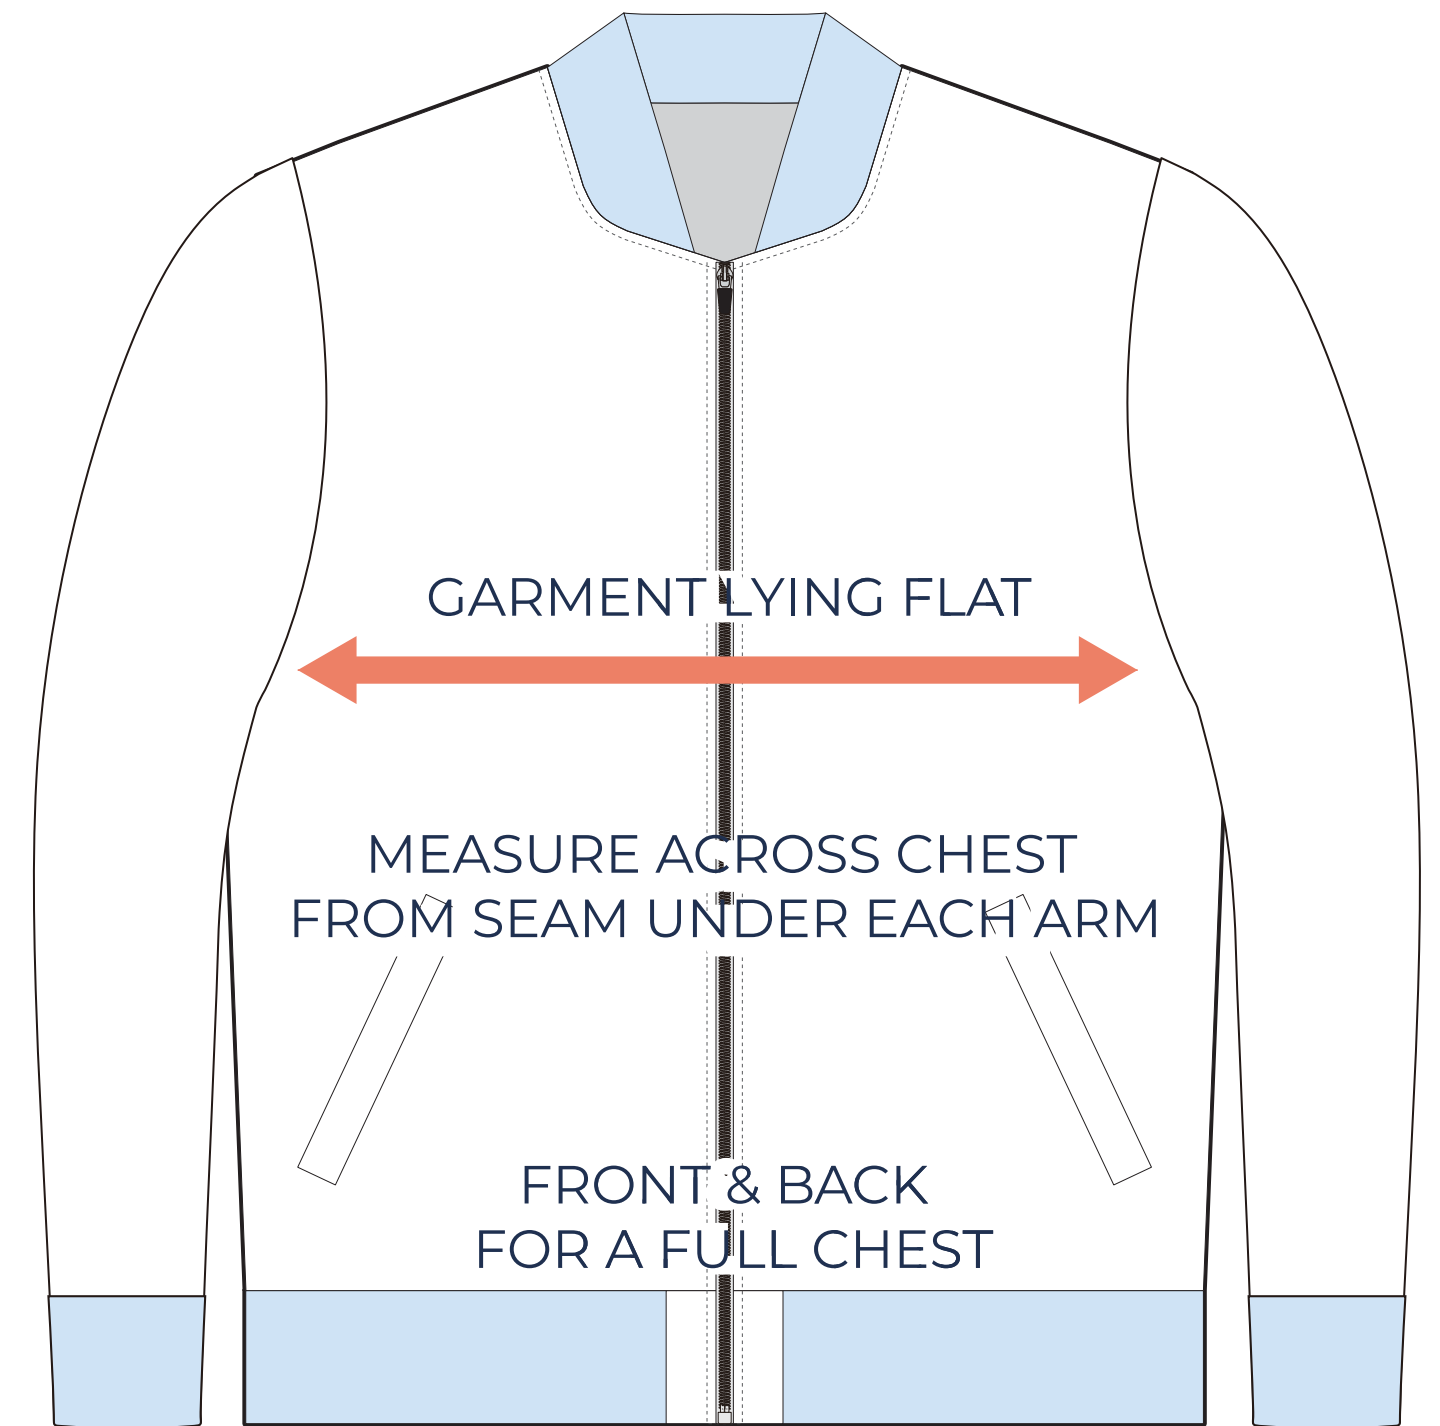

# SIZING CHART

VER: 2022.1

## EXPRESS SOFTSHELL JACKET - POLAR FLEECE LINER

PART NUMBER: WBB-JK-ZR4

### ADULT SIZING

SIZING CHART(inches)	XS	S	M	L	XL	2XL	3XL	4XL
1/2 Chest	18.90	20.08	21.26	22.83	24.41	25.98	27.56	29.13
Front length (HSP)	24.80	25.59	26.38	27.17	27.95	28.74	29.53	30.31

SIZING CHART(cm)	XS	S	M	L	XL	2XL	3XL	4XL
1/2 Chest	48.00	51.00	54.00	58.00	62.00	66.00	70.00	74.00
Front length (HSP)	63.00	65.00	67.00	69.00	71.00	73.00	75.00	77.00

## HALF CHEST FULL CHEST

To find your size, compare measurements with a similar garment that fits you well.