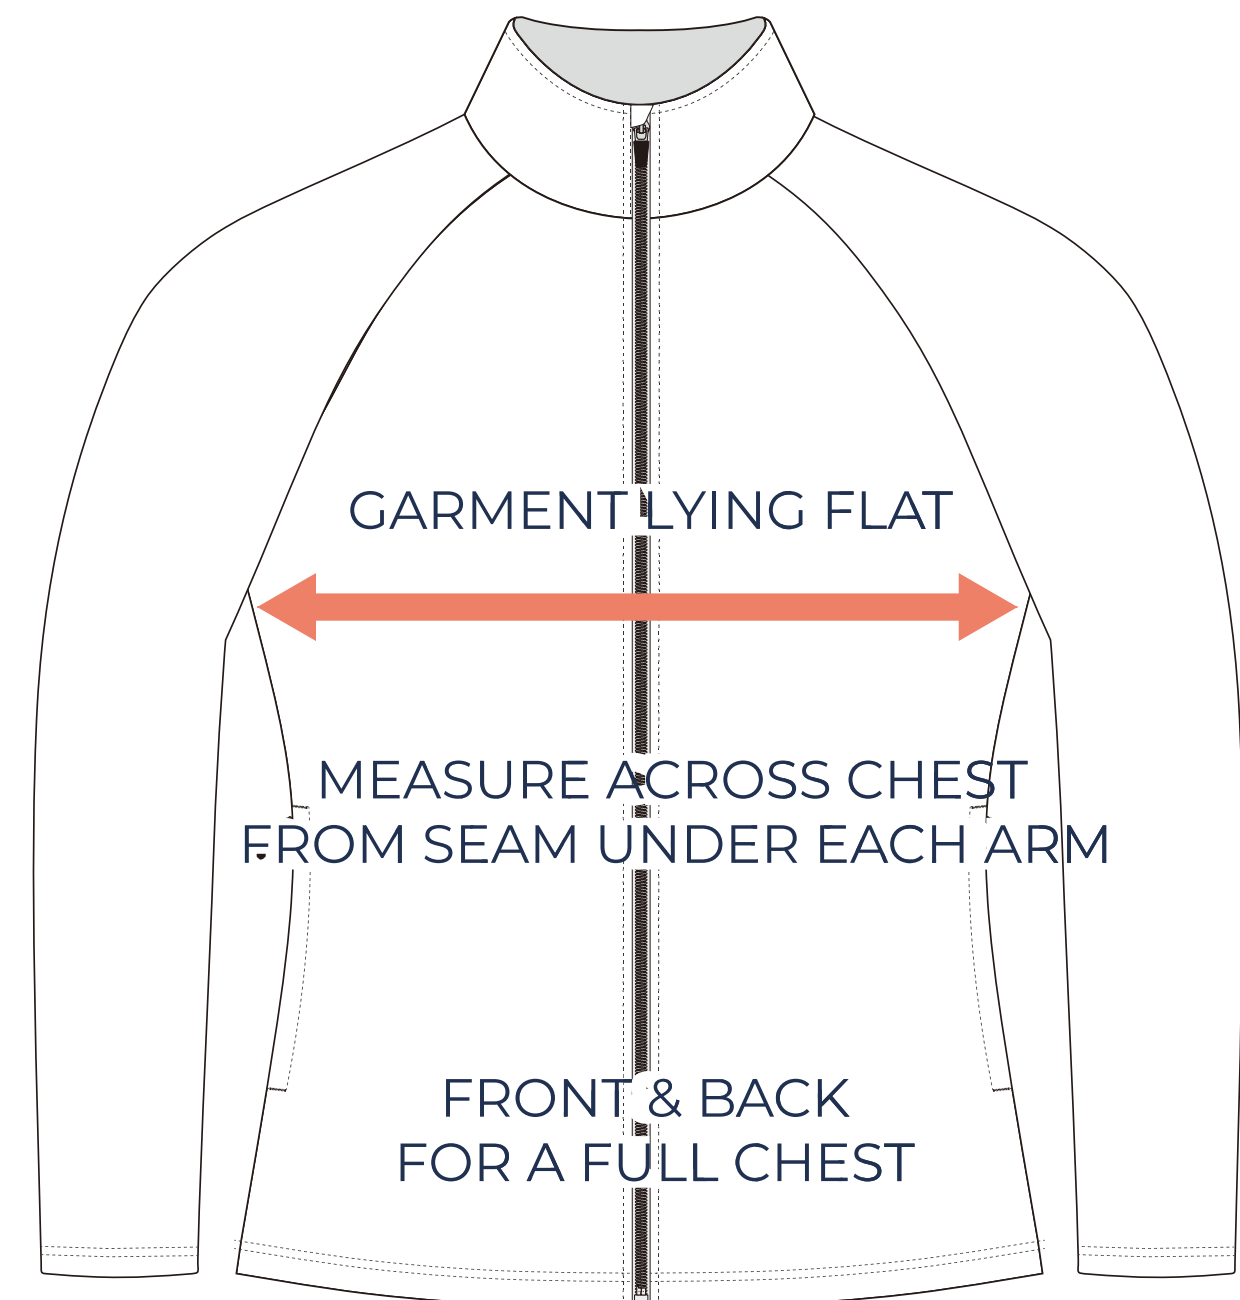

SIZING CHART

VER: 2022.1

SWIFT TAPERED JACKET - DNA W/ MESH LINER

PART NUMBER: WBB-JK-ZR8

ADULT SIZING

SIZING CHART(inches)	XS	S	M	L	XL	2XL	3XL
Back length (From CB)	25.59	25.98	26.38	26.77	27.56	27.95	28.74
1/2 Chest	17.72	18.90	20.08	21.26	22.83	24.41	25.98

SIZING CHART(cm)	XS	S	M	L	XL	2XL	3XL
Back length (From CB)	65.00	66.00	67.00	68.00	70.00	71.00	73.00
1/2 Chest	45.00	48.00	51.00	54.00	58.00	62.00	66.00

GIRLS SIZING

SIZING CHART(inches)	GXS	GS	GM	GL
Back length (From CB)	20.08	20.87	21.65	22.44
1/2 Chest	14.17	15.35	16.14	16.93

SIZING CHART(cm)	GXS	GS	GM	GL
Back length (From CB)	51.00	53.00	55.00	57.00
1/2 Chest	36.00	39.00	41.00	43.00

HALF CHEST FULL CHEST

To find your size, compare measurements with a similar garment that fits you well.