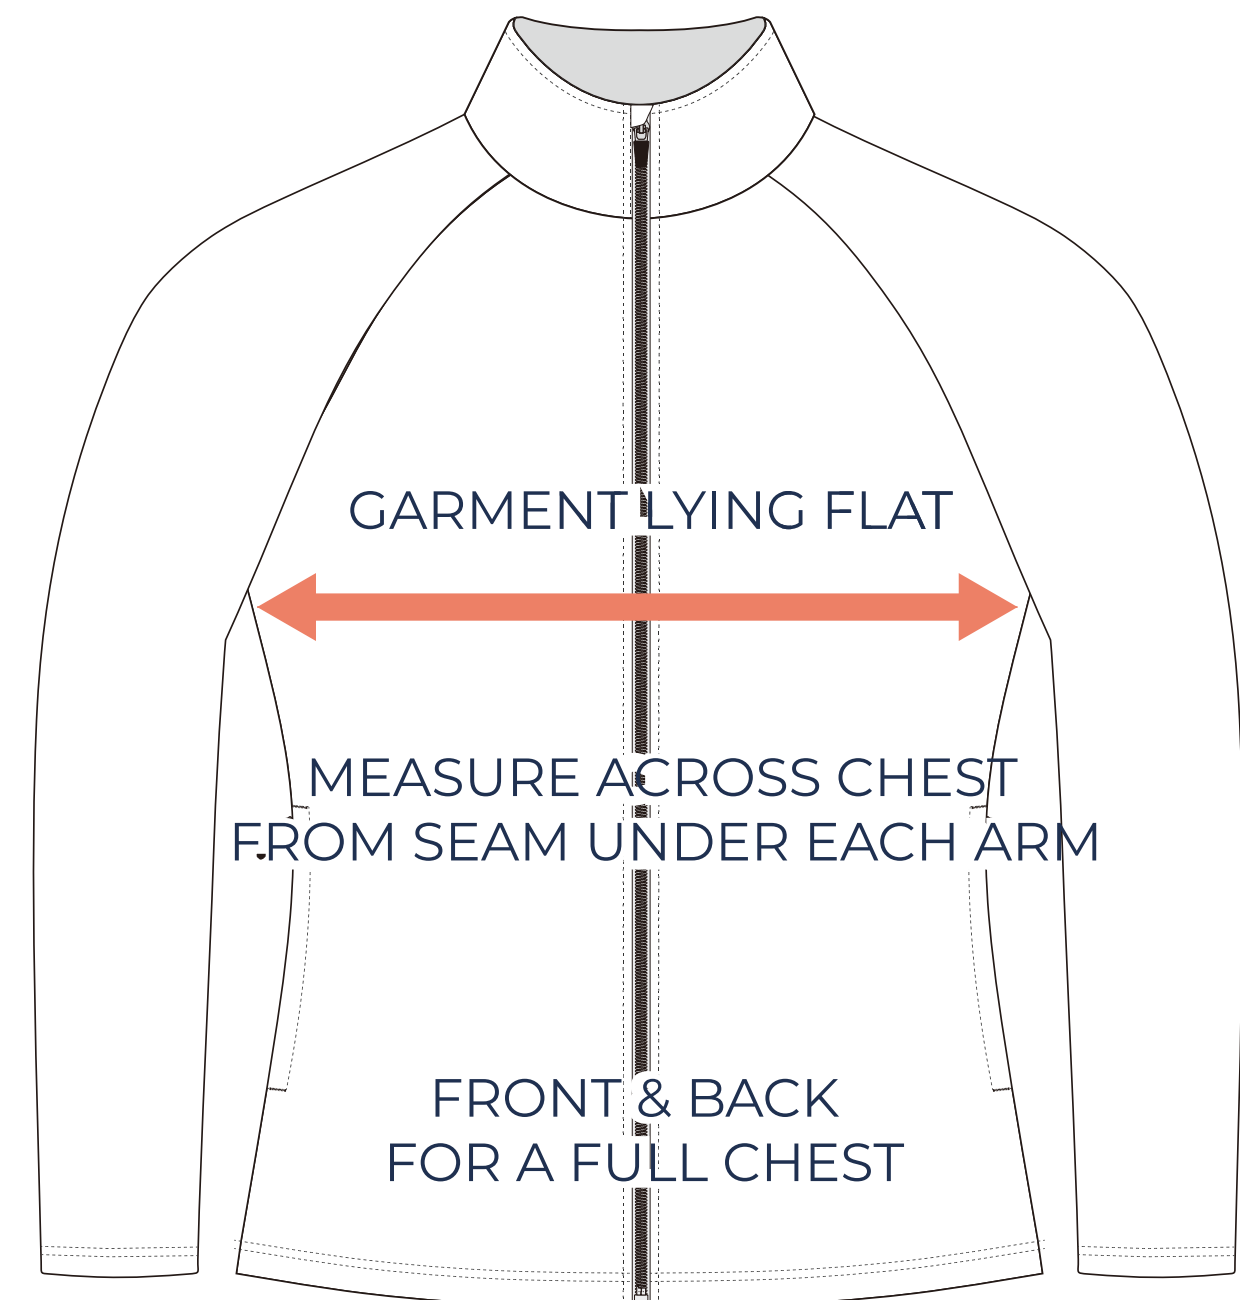

SIZING CHART

VER: 2022.1

SWIFT TAPERED JACKET - DNA W/ MESH LINER

PART NUMBER: WBB-JK-ZR9

ADULT SIZING

SIZING CHART(inches)	XS	S	M	L	XL	2XL	3XL
Back length (From CB)	25.59	25.98	26.38	26.77	27.56	27.95	28.74
1/2 Chest	17.72	18.90	20.08	21.26	22.83	24.41	25.98

SIZING CHART(cm)	XS	S	M	L	XL	2XL	3XL
Back length (From CB)	65.00	66.00	67.00	68.00	70.00	71.00	73.00
1/2 Chest	45.00	48.00	51.00	54.00	58.00	62.00	66.00

GIRLS SIZING

SIZING CHART(inches)	GXS	GS	GM	GL
Back length (From CB)	20.08	20.87	21.65	22.44
1/2 Chest	14.17	15.35	16.14	16.93

SIZING CHART(cm)	GXS	GS	GM	GL
Back length (From CB)	51.00	53.00	55.00	57.00
1/2 Chest	36.00	39.00	41.00	43.00

HALF CHEST FULL CHEST

To find your size, compare measurements with a similar garment that fits you well.