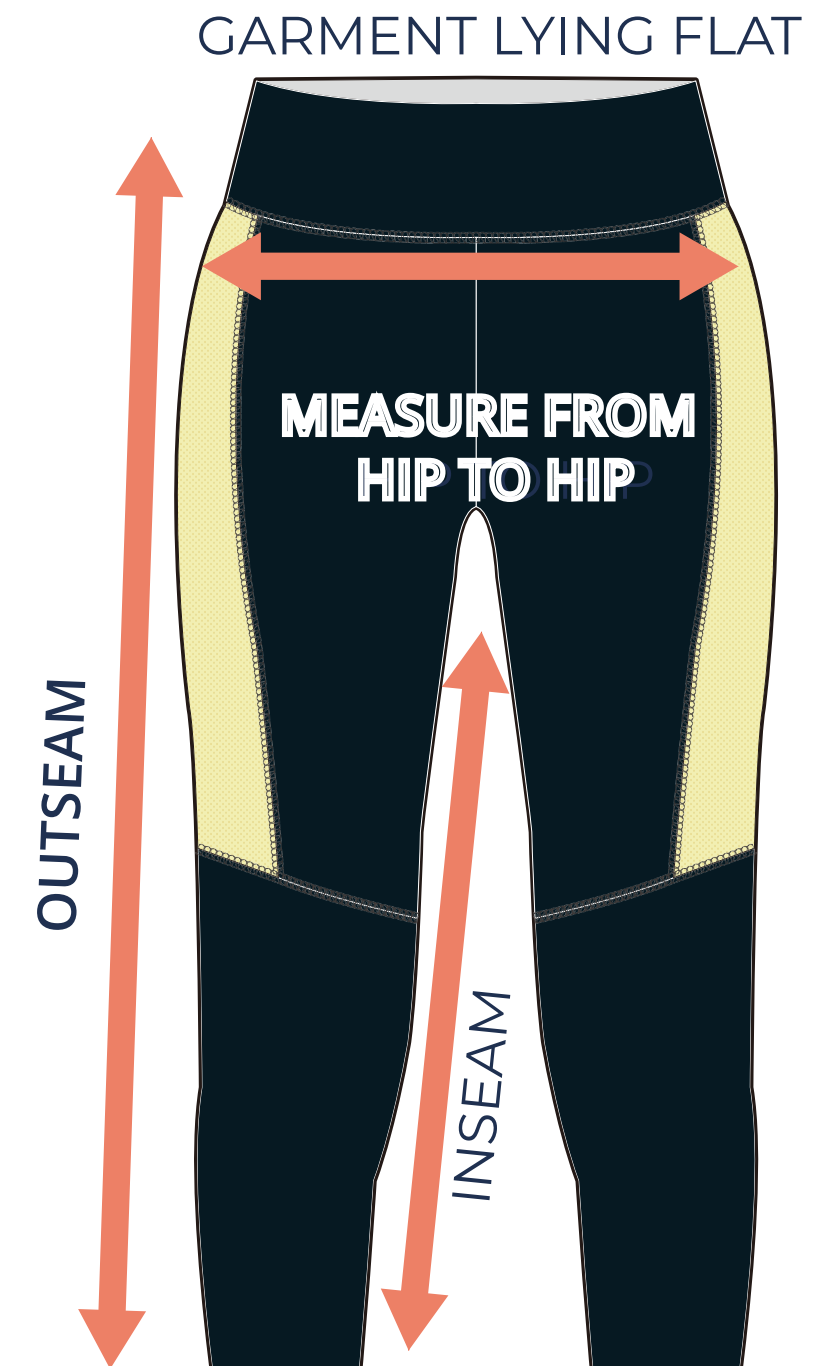

SIZING CHART

VER: 2022.1

SWIFT LEGGING - 7/8 LENGTH - HYBRID

PART NUMBER: WBB-LG-001

ADULT SIZING

SIZING CHART(inches)	XS	S	M	L	XL	2XL	3XL
1/2 Hip	14.17	15.16	16.14	17.13	18.11	19.09	20.08
Inseam	21.46	21.46	21.46	21.65	21.65	21.85	21.85
Outseam	28.94	29.33	29.72	30.12	30.51	30.91	31.30

SIZING CHART(cm)	XS	S	M	L	XL	2XL	3XL
1/2 Hip	36.00	38.50	41.00	43.50	46.00	48.50	51.00
Inseam	54.50	54.50	54.50	55.00	55.00	55.50	55.50
Outseam	73.50	74.50	75.50	76.50	77.50	78.50	79.50

YOUTH SIZING

SIZING CHART(inches)	G2XS	GXS	GS	GM	GL	GXL
1/2 Hip	8.86	9.84	10.83	11.81	12.80	14.17
Inseam	18.11	18.50	18.90	19.69	20.28	21.06
Outseam	24.21	25.00	25.79	26.57	27.36	28.15

SIZING CHART(cm)	G2XS	GXS	GS	GM	GL	GXL
1/2 Hip	22.50	25.00	27.50	30.00	32.50	36
Inseam	46.00	47.00	48.00	50.00	51.50	53.5
Outseam	61.50	63.50	65.50	67.50	69.50	71.50

HALF HIP INSEAM/OUTSEAM

To find your size, compare measurements with a similar garment that fits you well.