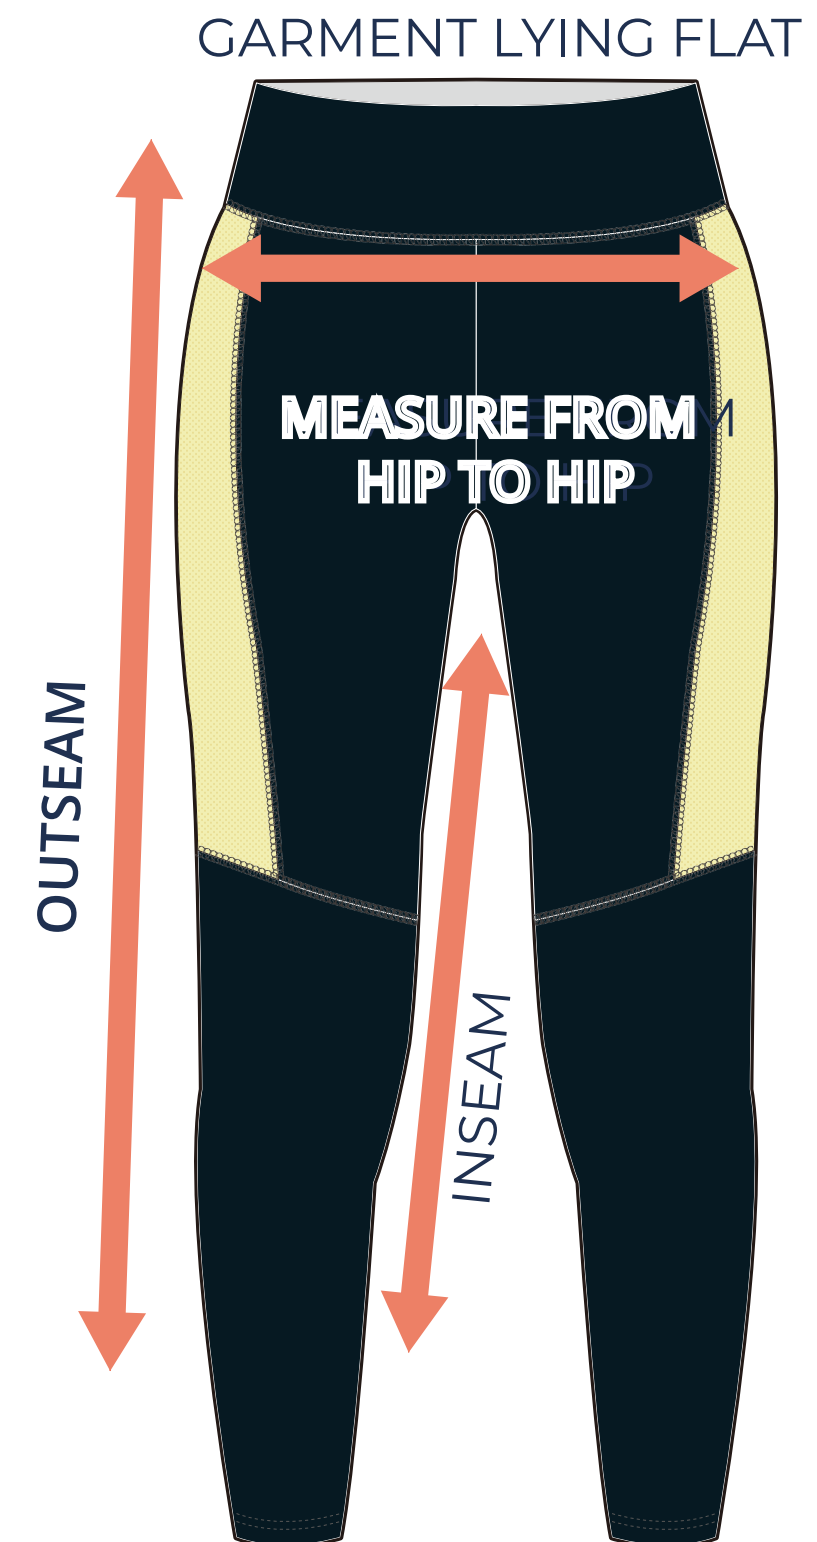

SIZING CHART

VER: 2022.1

SWIFT LEGGING - FULL LENGTH - HYBRID

PART NUMBER: WBB-LG-002

ADULT SIZING

SIZING CHART(inches)	XS	S	M	L	XL	2XL	3XL
1/2 Hip	14.17	15.16	16.14	17.13	18.11	19.09	20.08
Inseam	26.18	26.18	26.18	26.18	26.18	26.18	26.18
Outseam	33.66	34.06	34.45	34.84	35.24	35.63	36.02
SIZING CHART(cm)	XS	S	M	L	XL	2XL	3XL
1/2 Hip	36.00	38.50	41.00	43.50	46.00	48.50	51.00
Inseam	66.50	66.50	66.50	66.50	66.50	66.50	66.50
Outseam	85.50	86.50	87.50	88.50	89.50	90.50	91.50

YOUTH SIZING

SIZING CHART(inches)	G2XS	GXS	GS	GM	GL	GXL
1/2 Hip	8.86	9.84	10.83	11.81	12.80	14.17
Inseam	20.87	21.26	21.65	22.44	23.03	23.82
Outseam	26.97	27.76	28.54	29.33	30.12	30.91
SIZING CHART(cm)	G2XS	GXS	GS	GM	GL	GXL
1/2 Hip	22.50	25.00	27.50	30.00	32.50	36.00
Inseam	53.00	54.00	55.00	57.00	58.50	60.50
Outseam	68.50	70.50	72.50	74.50	76.50	78.50

HALF HIP INSEAM/OUTSEAM

To find your size, compare measurements with a similar garment that fits you well.