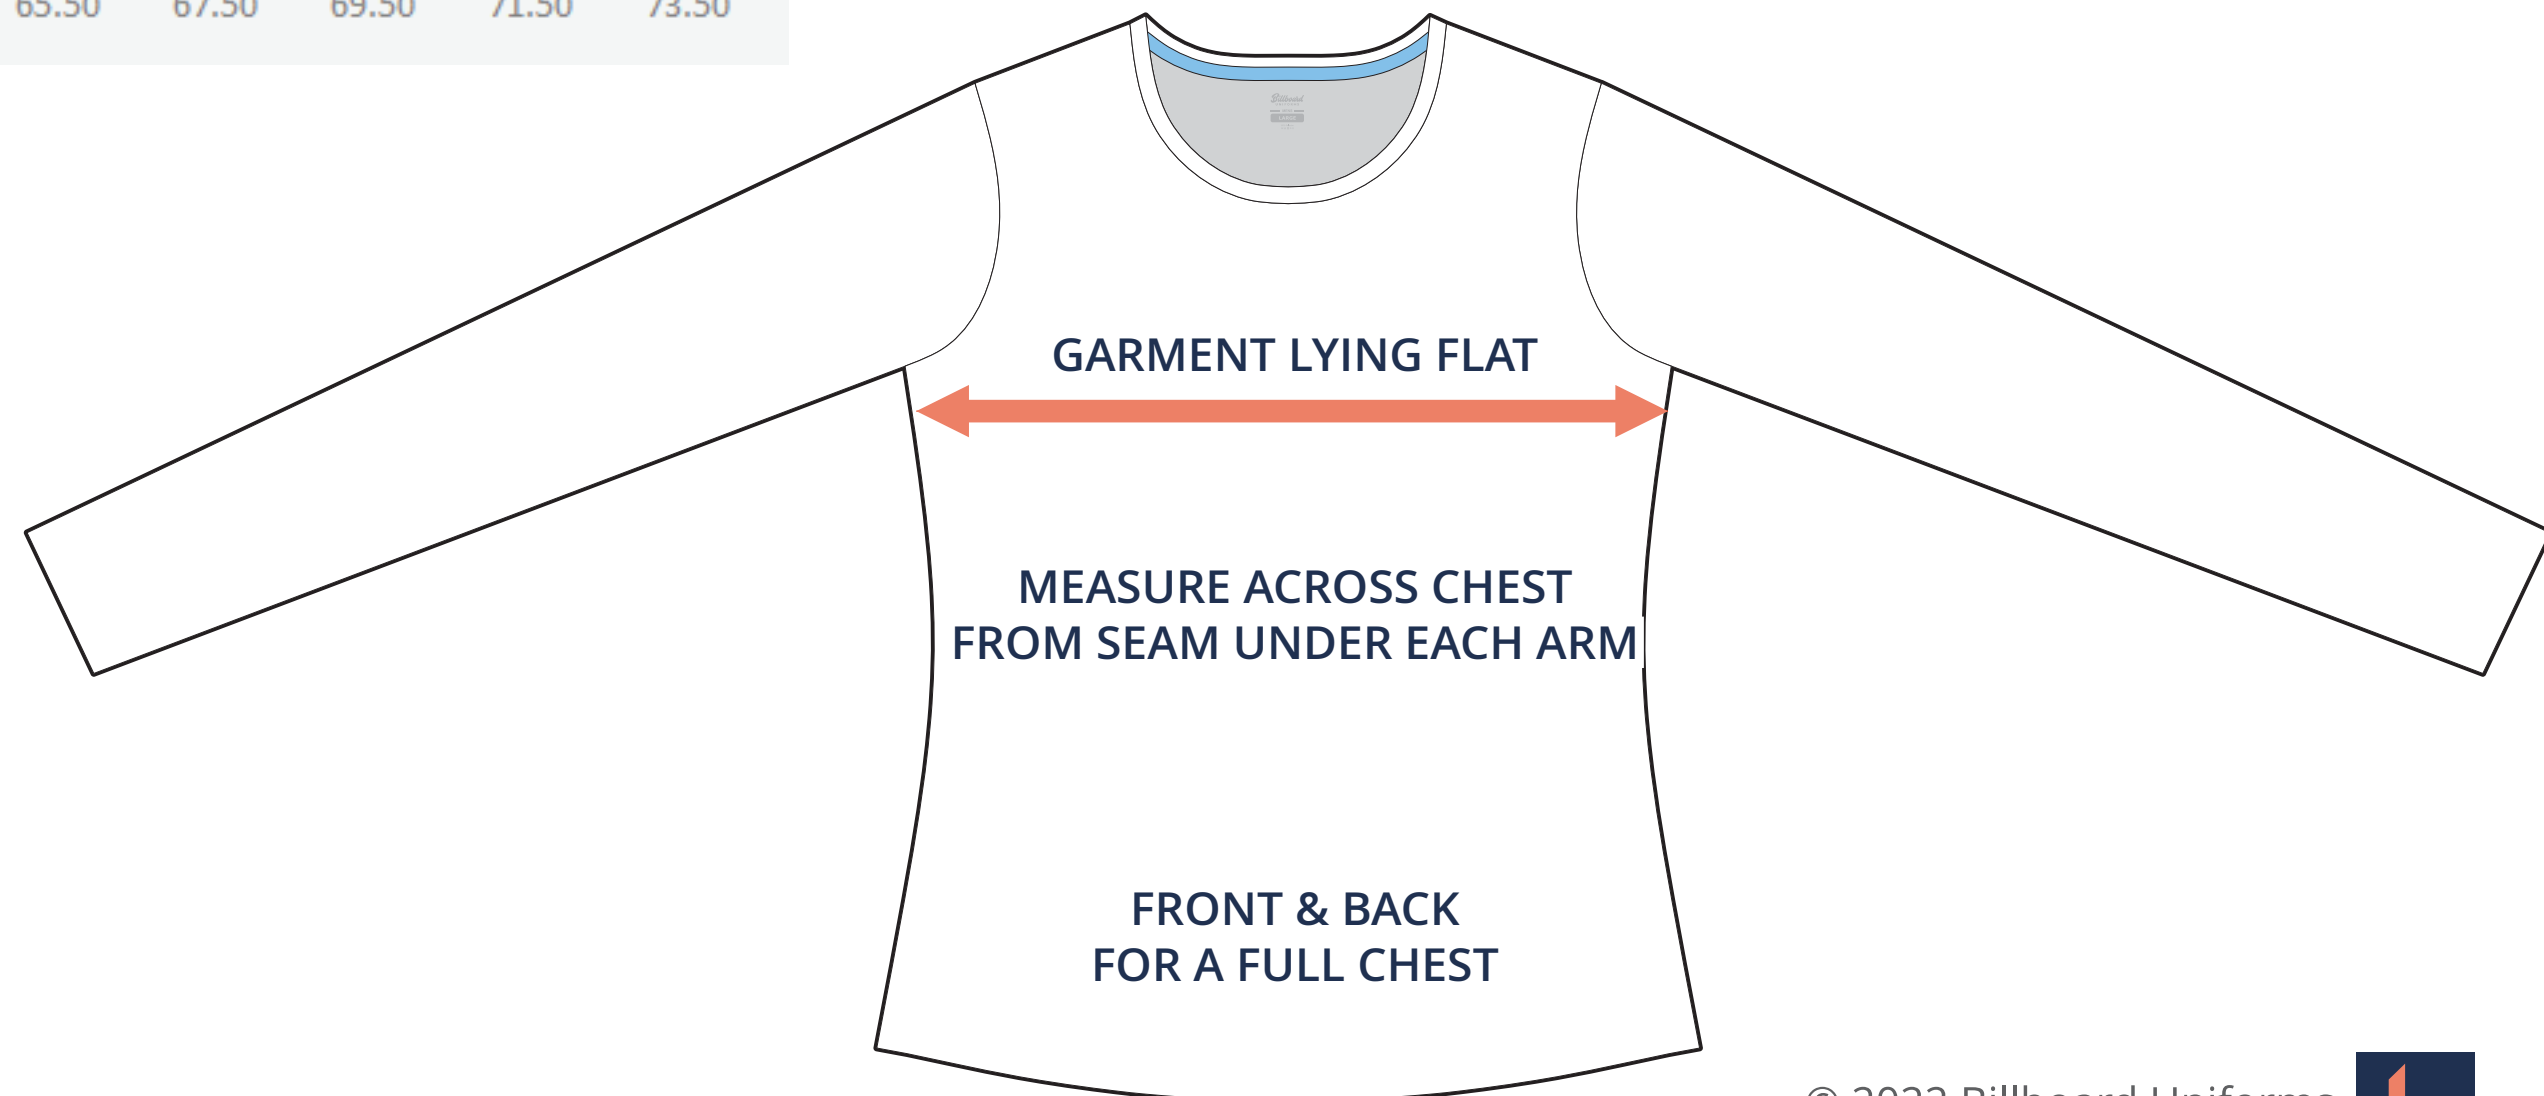

SIZING CHART

VER: 2022.1

U-B-U LONG SLEEVE CREW NECK -TAPERED FIT

PART NUMBER: WBB-LS-CF1

ADULT SIZING

SIZING CHART(inches)	XS	S	M	L	XL	2XL	3XL	4XL
1/2 Chest	15.35	16.54	17.72	18.90	20.47	22.05	23.62	25.20
Front length (HSP)	23.43	24.21	25.00	25.79	26.57	27.36	28.15	28.94
Back length (HSP)	23.43	24.21	25.00	25.79	26.57	27.36	28.15	28.94

SIZING CHART(cm)	XS	S	M	L	XL	2XL	3XL	4XL
1/2 Chest	39.00	42.00	45.00	48.00	52.00	56.00	60.00	64.00
Front length (HSP)	59.50	61.50	63.50	65.50	67.50	69.50	71.50	73.50
Back length (HSP)	59.50	61.50	63.50	65.50	67.50	69.50	71.50	73.50

HALF CHEST FULL CHEST

To find your size, compare measurements with a similar garment that fits you well.