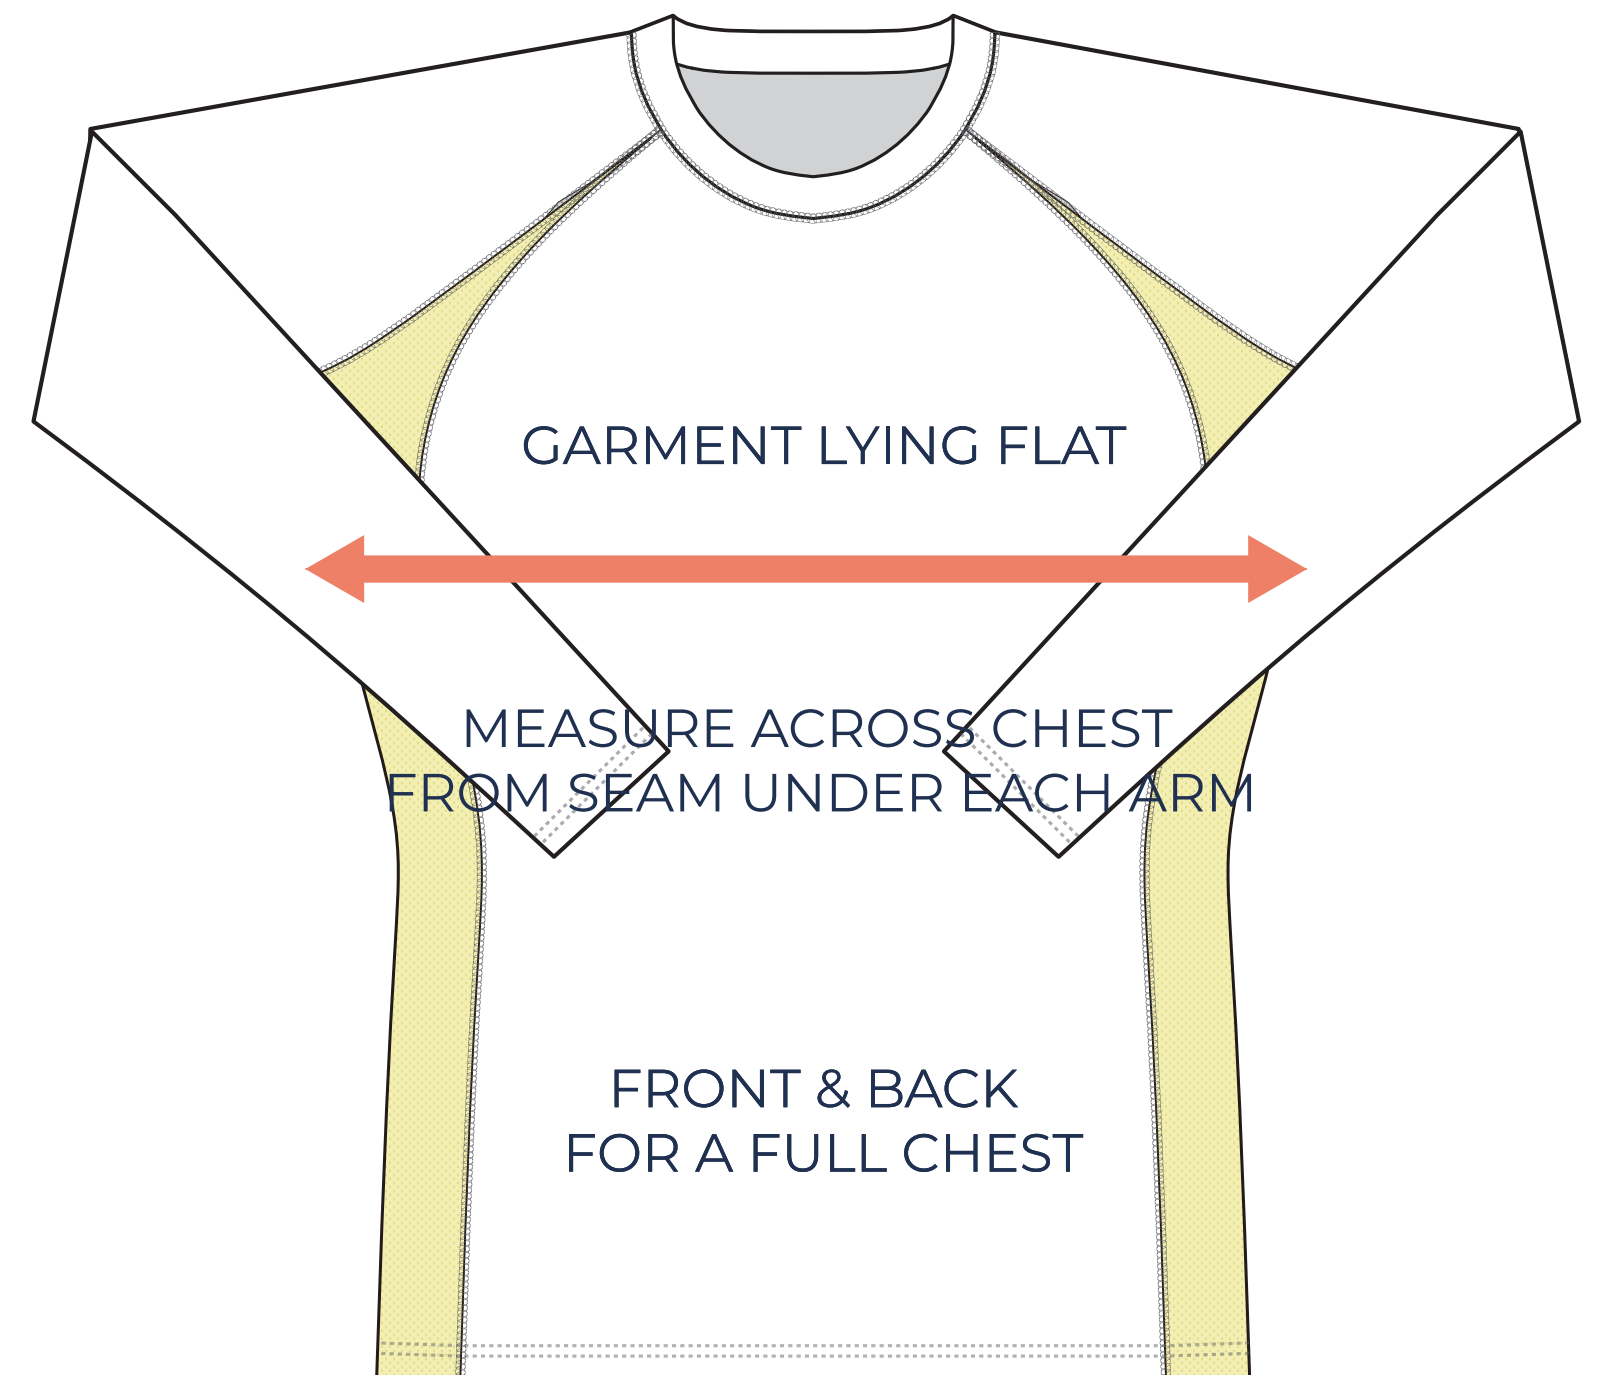

SIZING CHART

VER: 2022.1

SQUEEZE LONG SLEEVE COMPRESSION - WOMENS

PART NUMBER: WBB-LS-CM1

ADULT SIZING

SIZING CHART(inches)	2XS	XS	S	M	L	XL	2XL	3XL
1/2 Chest	14.57	15.35	16.14	17.32	18.50	19.69	20.87	22.05
Front length (HSP)	22.83	23.62	24.41	25.20	25.98	26.77	27.95	28.35

SIZING CHART(cm)	2XS	XS	S	M	L	XL	2XL	3XL
1/2 Chest	37.00	39.00	41.00	44.00	47.00	50.00	53.00	56.00
Front length (HSP)	58.00	60.00	62.00	64.00	66.00	68.00	71.00	72.00

HALF CHEST FULL CHEST

To find your size, compare measurements with a similar garment that fits you well.