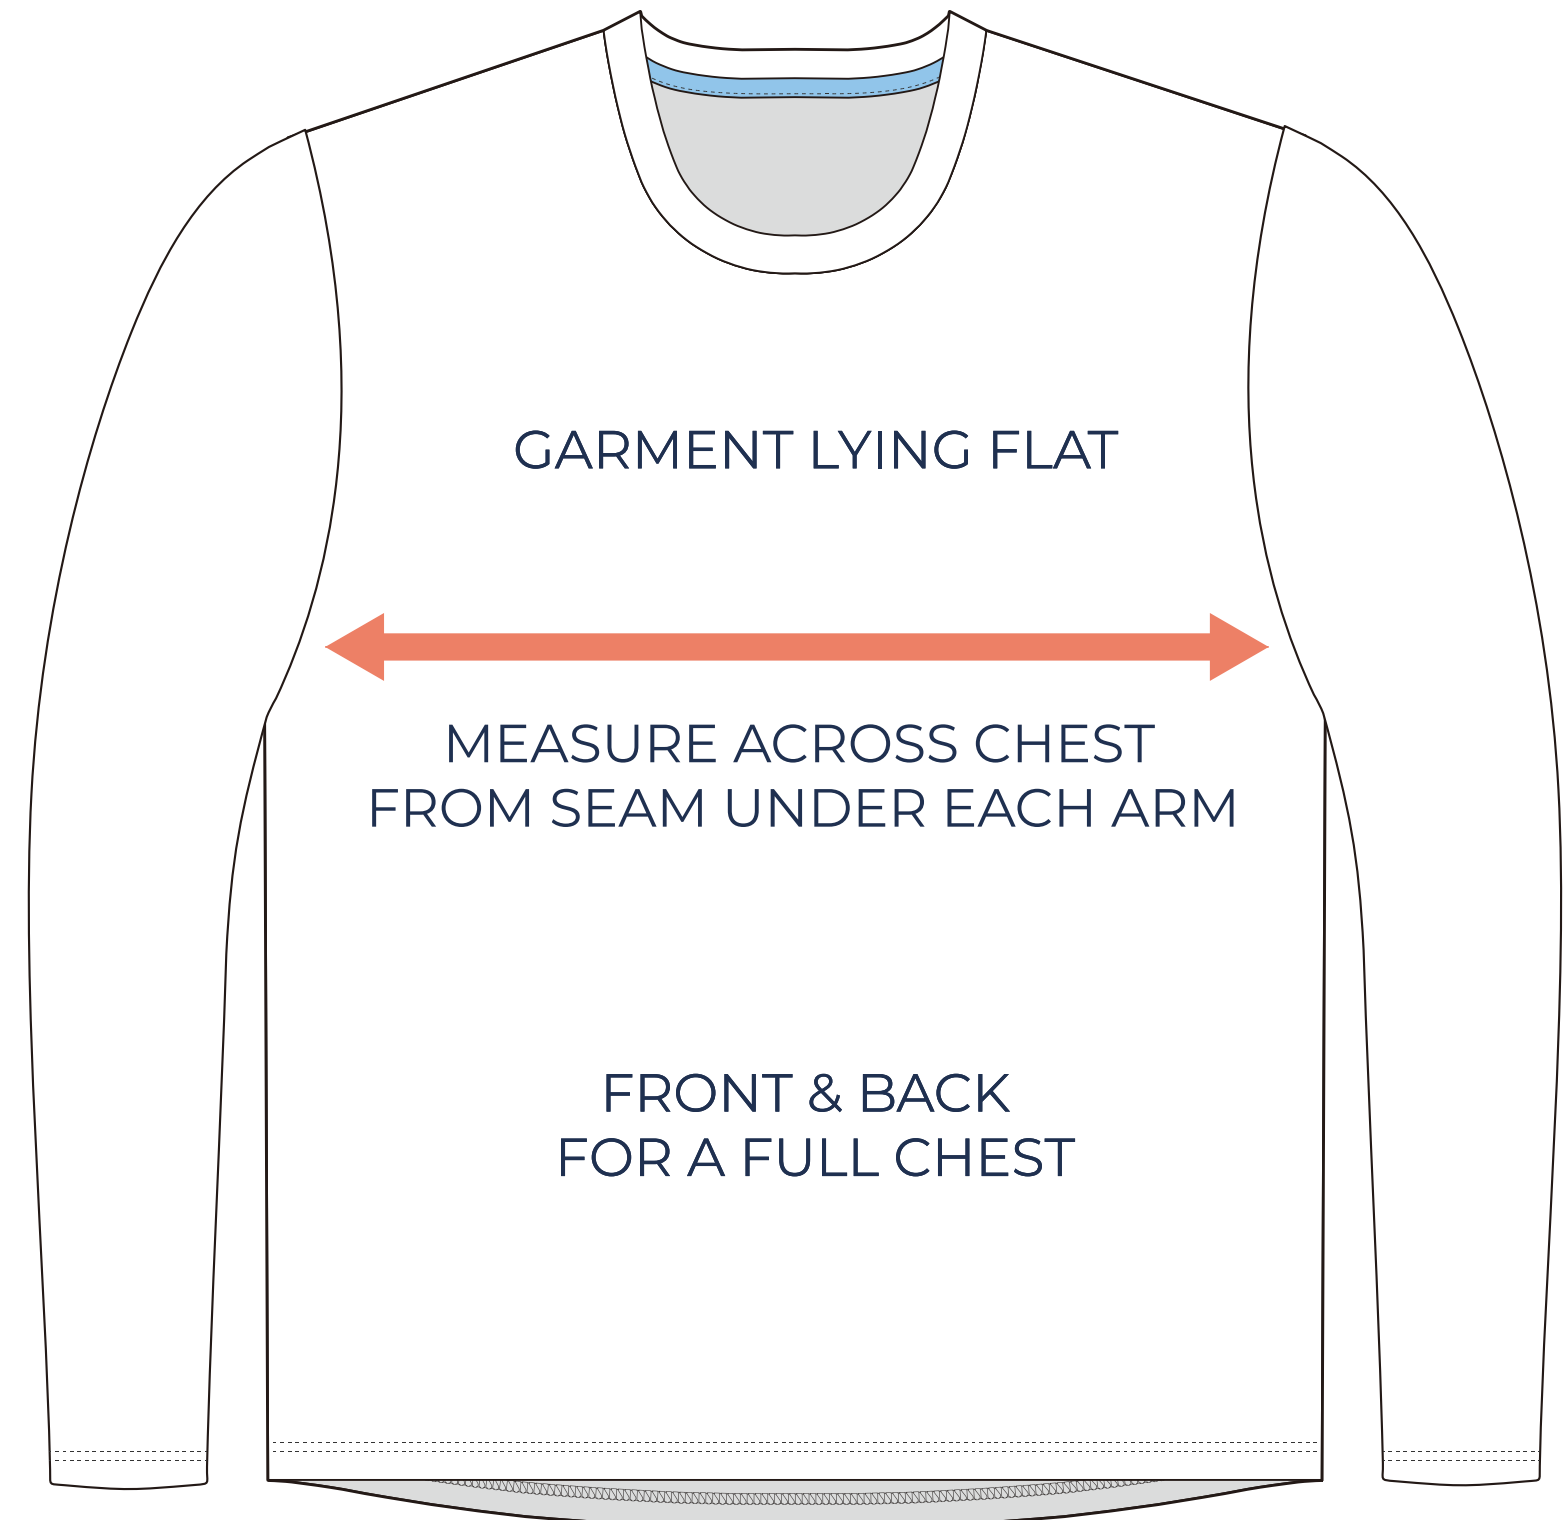

SIZING CHART

VER: 2022.1

ALL DAY LONG SLEEVE CREW NECK - RELAXED FIT

PART NUMBER: WBB-LS-CR1

ADULT SIZING

SIZING CHART(inches)	XS	S	M	L	XL	2XL	3XL	4XL
1/2 Chest	17.72	18.90	20.08	21.26	22.83	24.41	25.98	27.56
Front length (HSP)	25.79	26.57	27.36	28.15	28.94	29.72	30.51	31.30
Back length (HSP)	25.79	26.57	27.36	28.15	28.94	29.72	30.51	31.30

SIZING CHART(cm)	XS	S	M	L	XL	2XL	3XL	4XL
1/2 Chest	45	48	51	54	58	62	66	70
Front length (HSP)	65.5	67.5	69.5	71.5	73.5	75.5	77.5	79.5
Back length (HSP)	65.5	67.5	69.5	71.5	73.5	75.5	77.5	79.5

GIRLS SIZING

SIZING CHART(inches)	GS	GM	GL
1/2 Chest	15.35	16.14	16.93
Front length (HSP)	21.65	23.23	24.80
Back length (HSP)	21.65	23.23	24.80

SIZING CHART(cm)	GS	GM	GL
1/2 Chest	39	41	43
Front length (HSP)	55	59	63
Back length (HSP)	55	59	63

FULL CHEST

To find your size, compare measurements with a similar garment that fits you well.