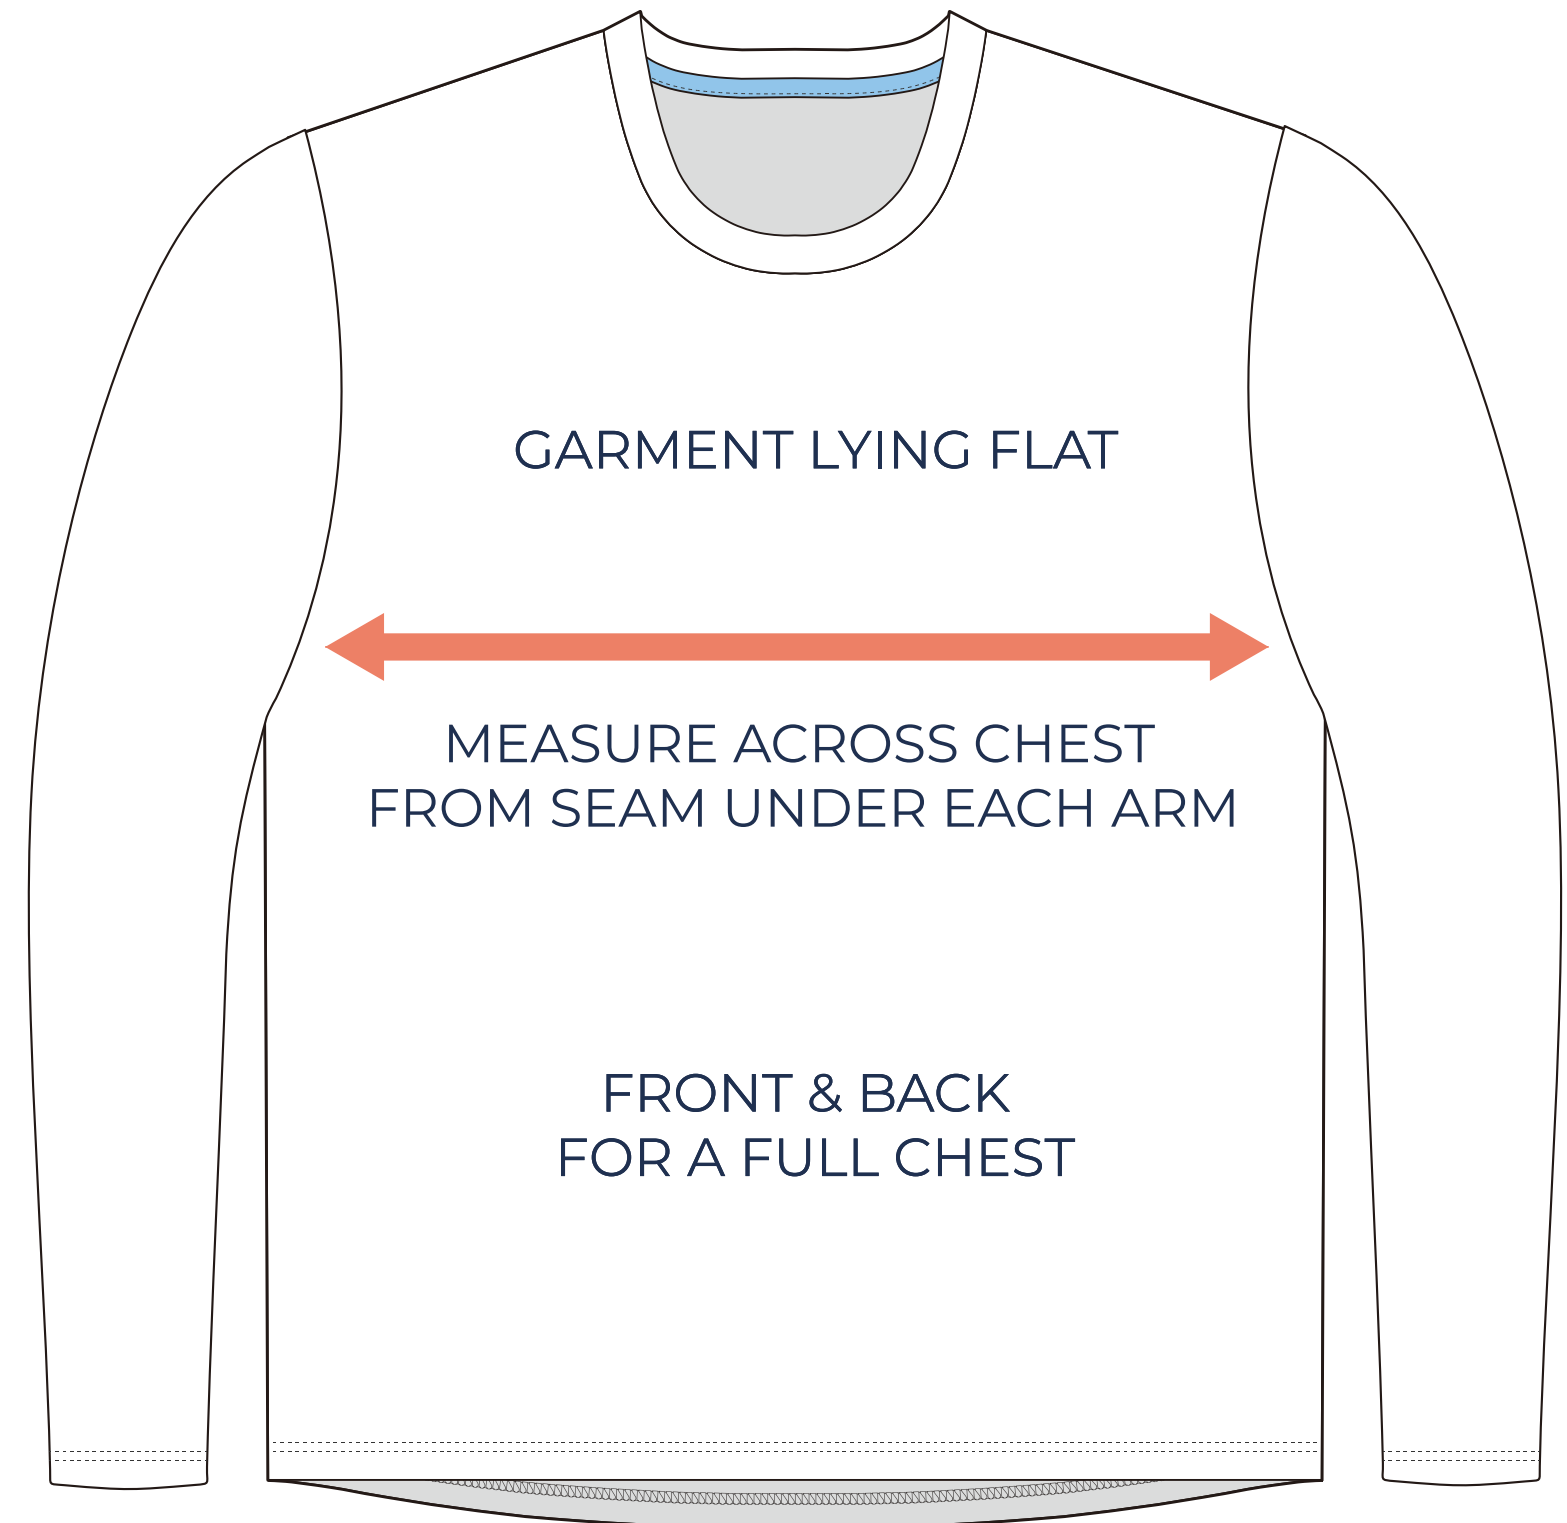

SIZING CHART

VER: 2022.1

WORKHORSE LONG SLEEVE CREW NECK - RELAXED FIT

PART NUMBER: WBB-LS-CR3

FULL CHEST

ADULT SIZING

SIZING CHART(inches)	XS	S	M	L	XL	2XL	3XL	4XL
1/2 Chest	17.72	18.90	20.08	21.26	22.83	24.41	25.98	27.56
Front length (HSP)	25.79	26.57	27.36	28.15	28.94	29.72	30.51	31.30
Back length (HSP)	25.79	26.57	27.36	28.15	28.94	29.72	30.51	31.30

SIZING CHART(cm)	XS	S	M	L	XL	2XL	3XL	4XL
1/2 Chest	45	48	51	54	58	62	66	70
Front length (HSP)	65.5	67.5	69.5	71.5	73.5	75.5	77.5	79.5
Back length (HSP)	65.5	67.5	69.5	71.5	73.5	75.5	77.5	79.5

GIRLS SIZING

SIZING CHART(inches)	GS	GM	GL
1/2 Chest	15.35	16.14	16.93
Front length (HSP)	21.65	23.23	24.80
Back length (HSP)	21.65	23.23	24.80

SIZING CHART(cm)	GS	GM	GL
1/2 Chest	39	41	43
Front length (HSP)	55	59	63
Back length (HSP)	55	59	63

To find your size, compare measurements with a similar garment that fits you well.