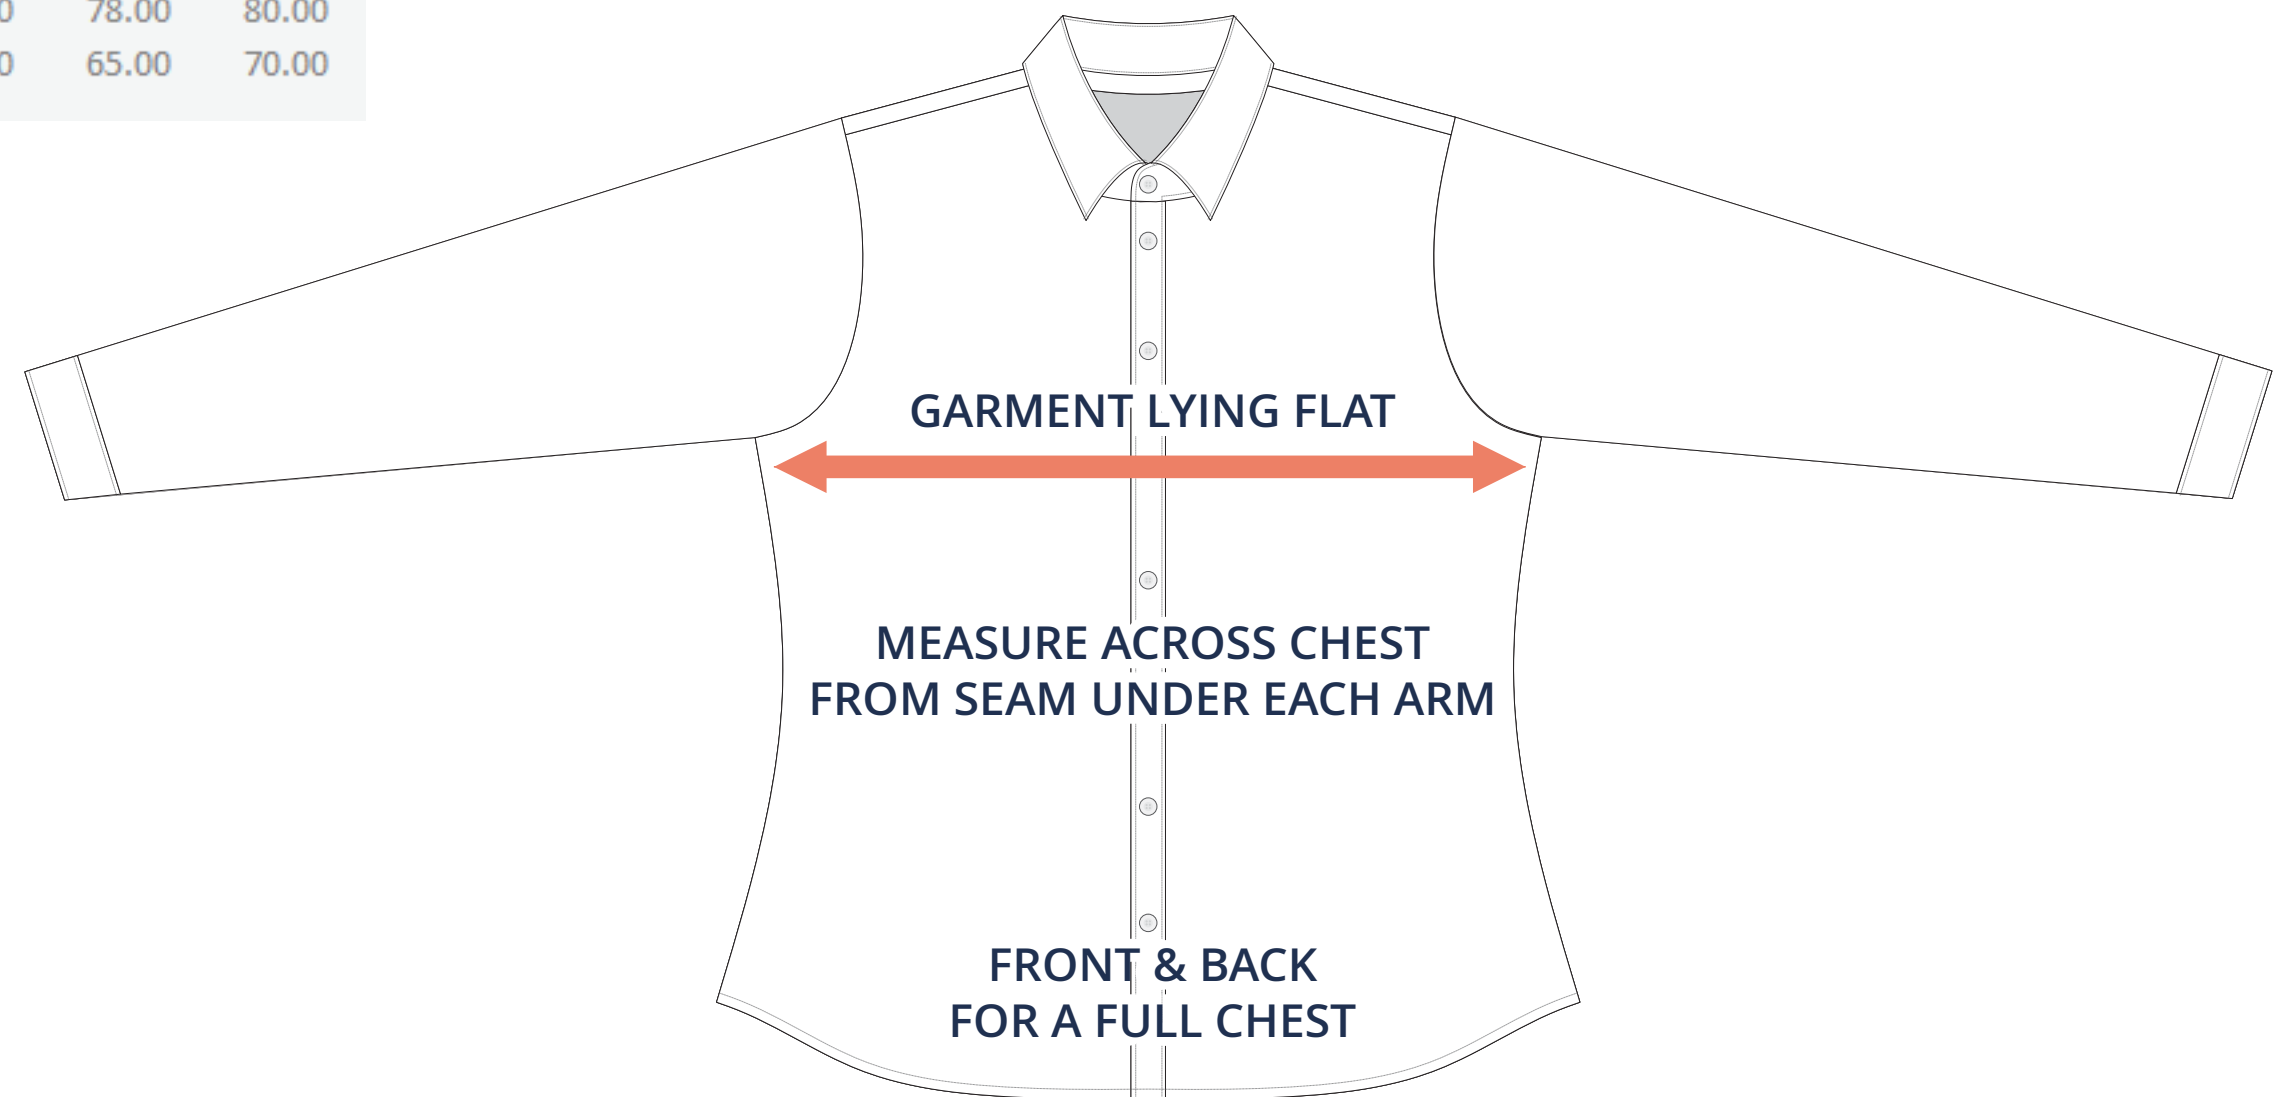

SIZING CHART

VER: 2022.1

ELITE FULL BUTTON LONG SLEEVE DRESS SHIRT - TAPERED FIT

PART NUMBER: WBB-LS-DS1

ADULT SIZING

SIZING CHART(inches)	XS	S	M	L	XL	2XL	3XL
Front length (HSP)	26.77	27.56	28.35	29.13	29.92	30.71	31.50
1/2 Chest	17.32	18.90	20.47	22.05	23.62	25.59	27.56

SIZING CHART(cm)	XS	S	M	L	XL	2XL	3XL
Front length (HSP)	68.00	70.00	72.00	74.00	76.00	78.00	80.00
1/2 Chest	44.00	48.00	52.00	56.00	60.00	65.00	70.00

HALF CHEST FULL CHEST

To find your size, compare measurements with a similar garment that fits you well.