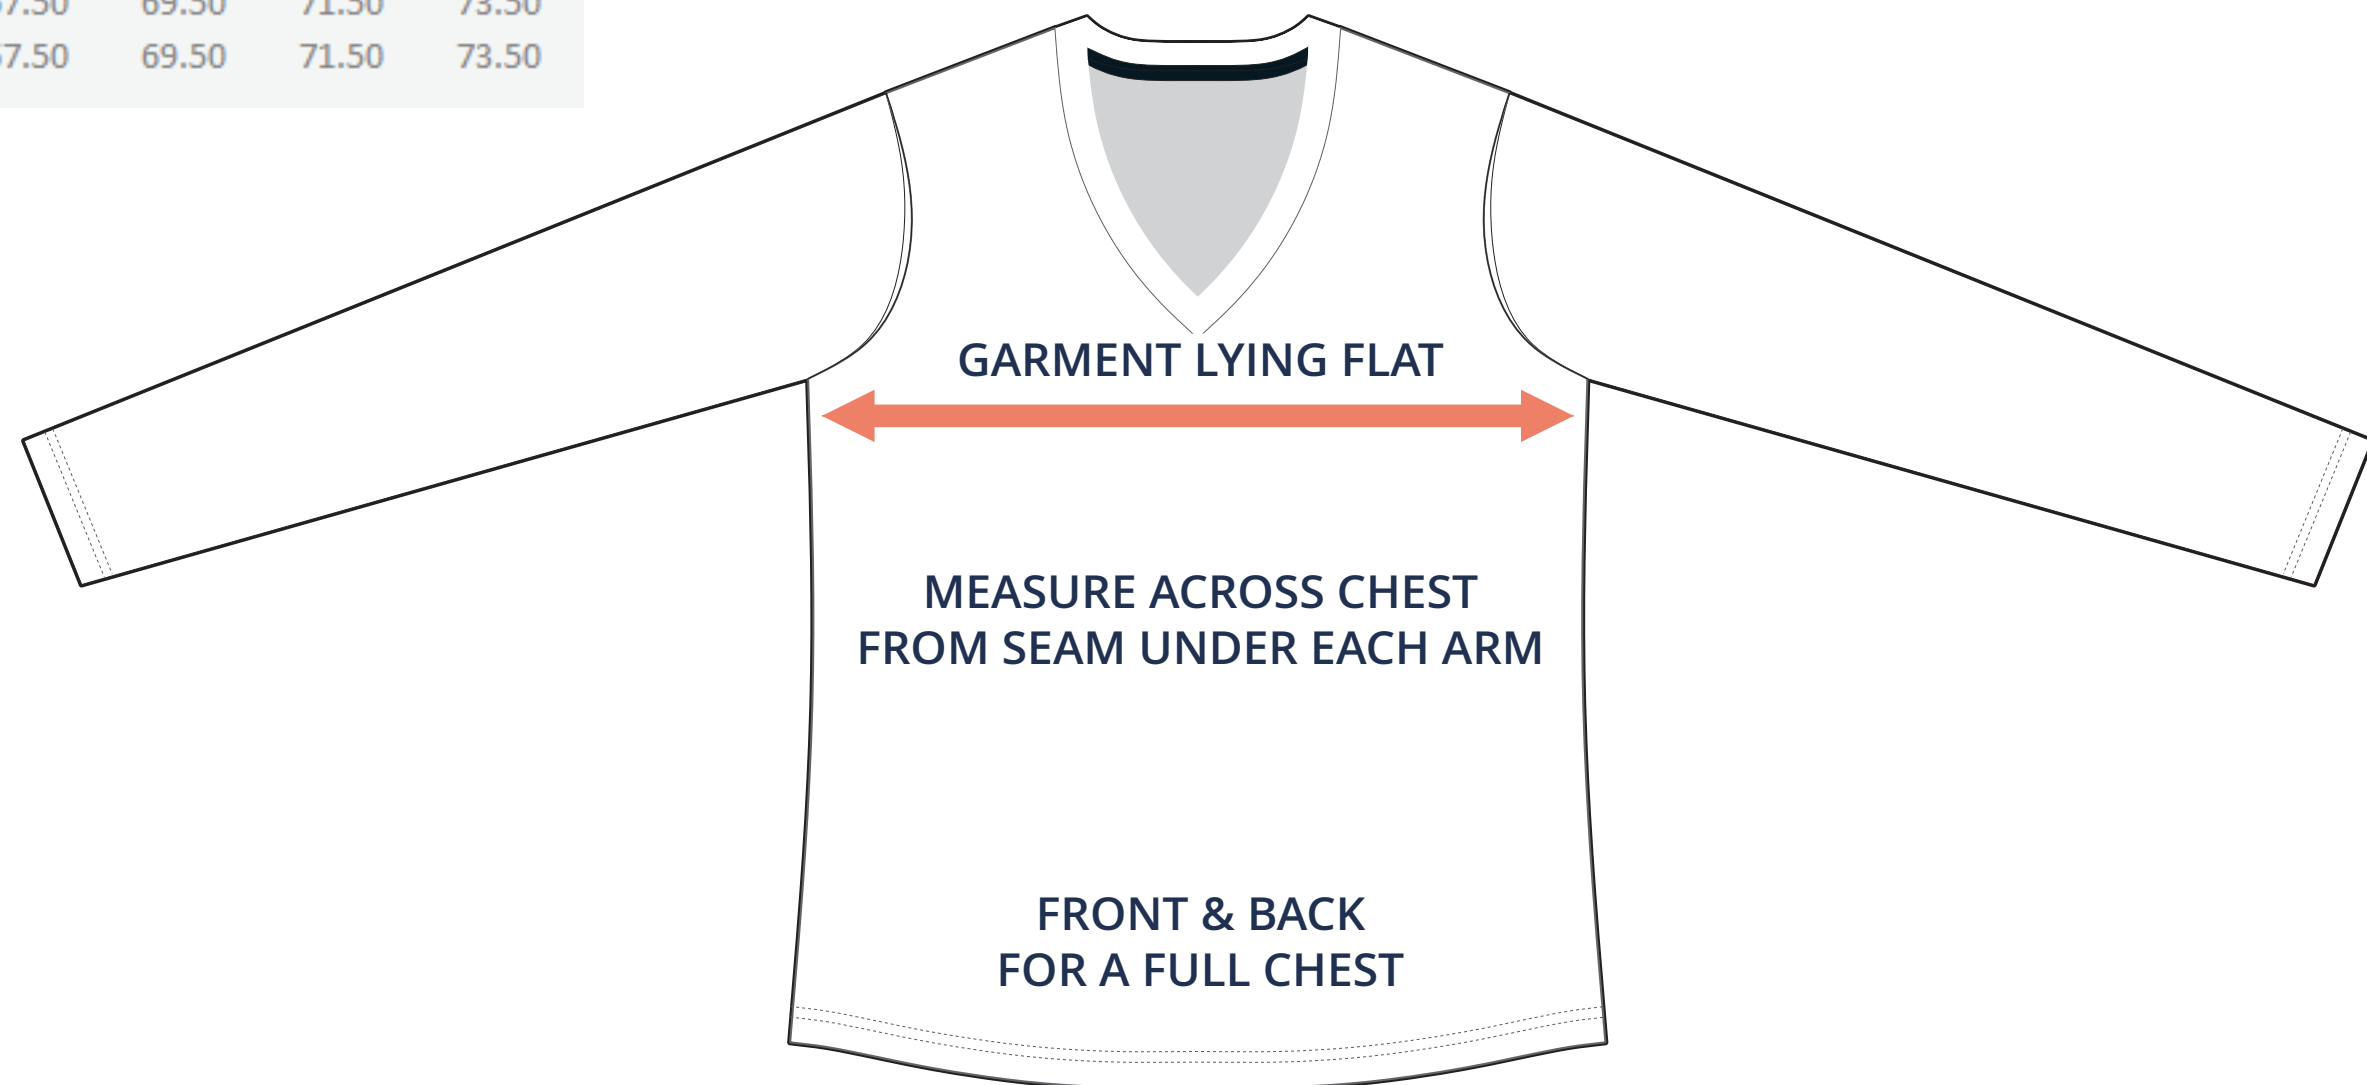

SIZING CHART

VER: 2022.1

U-B-U LONG SLEEVE V-NECK -TAPERED FIT

PART NUMBER: WBB-LS-VF1

ADULT SIZING

SIZING CHART(inches)	XS	S	M	L	XL	2XL	3XL	4XL
1/2 Chest	15.35	16.54	17.72	18.90	20.47	22.05	23.62	25.20
Front length (HSP)	23.43	24.21	25.00	25.79	26.57	27.36	28.15	28.94
Back length (HSP)	23.43	24.21	25.00	25.79	26.57	27.36	28.15	28.94

SIZING CHART(cm)	XS	S	M	L	XL	2XL	3XL	4XL
1/2 Chest	39.00	42.00	45.00	48.00	52.00	56.00	60.00	64.00
Front length (HSP)	59.50	61.50	63.50	65.50	67.50	69.50	71.50	73.50
Back length (HSP)	59.50	61.50	63.50	65.50	67.50	69.50	71.50	73.50

HALF CHEST FULL CHEST

To find your size, compare measurements with a similar garment that fits you well.