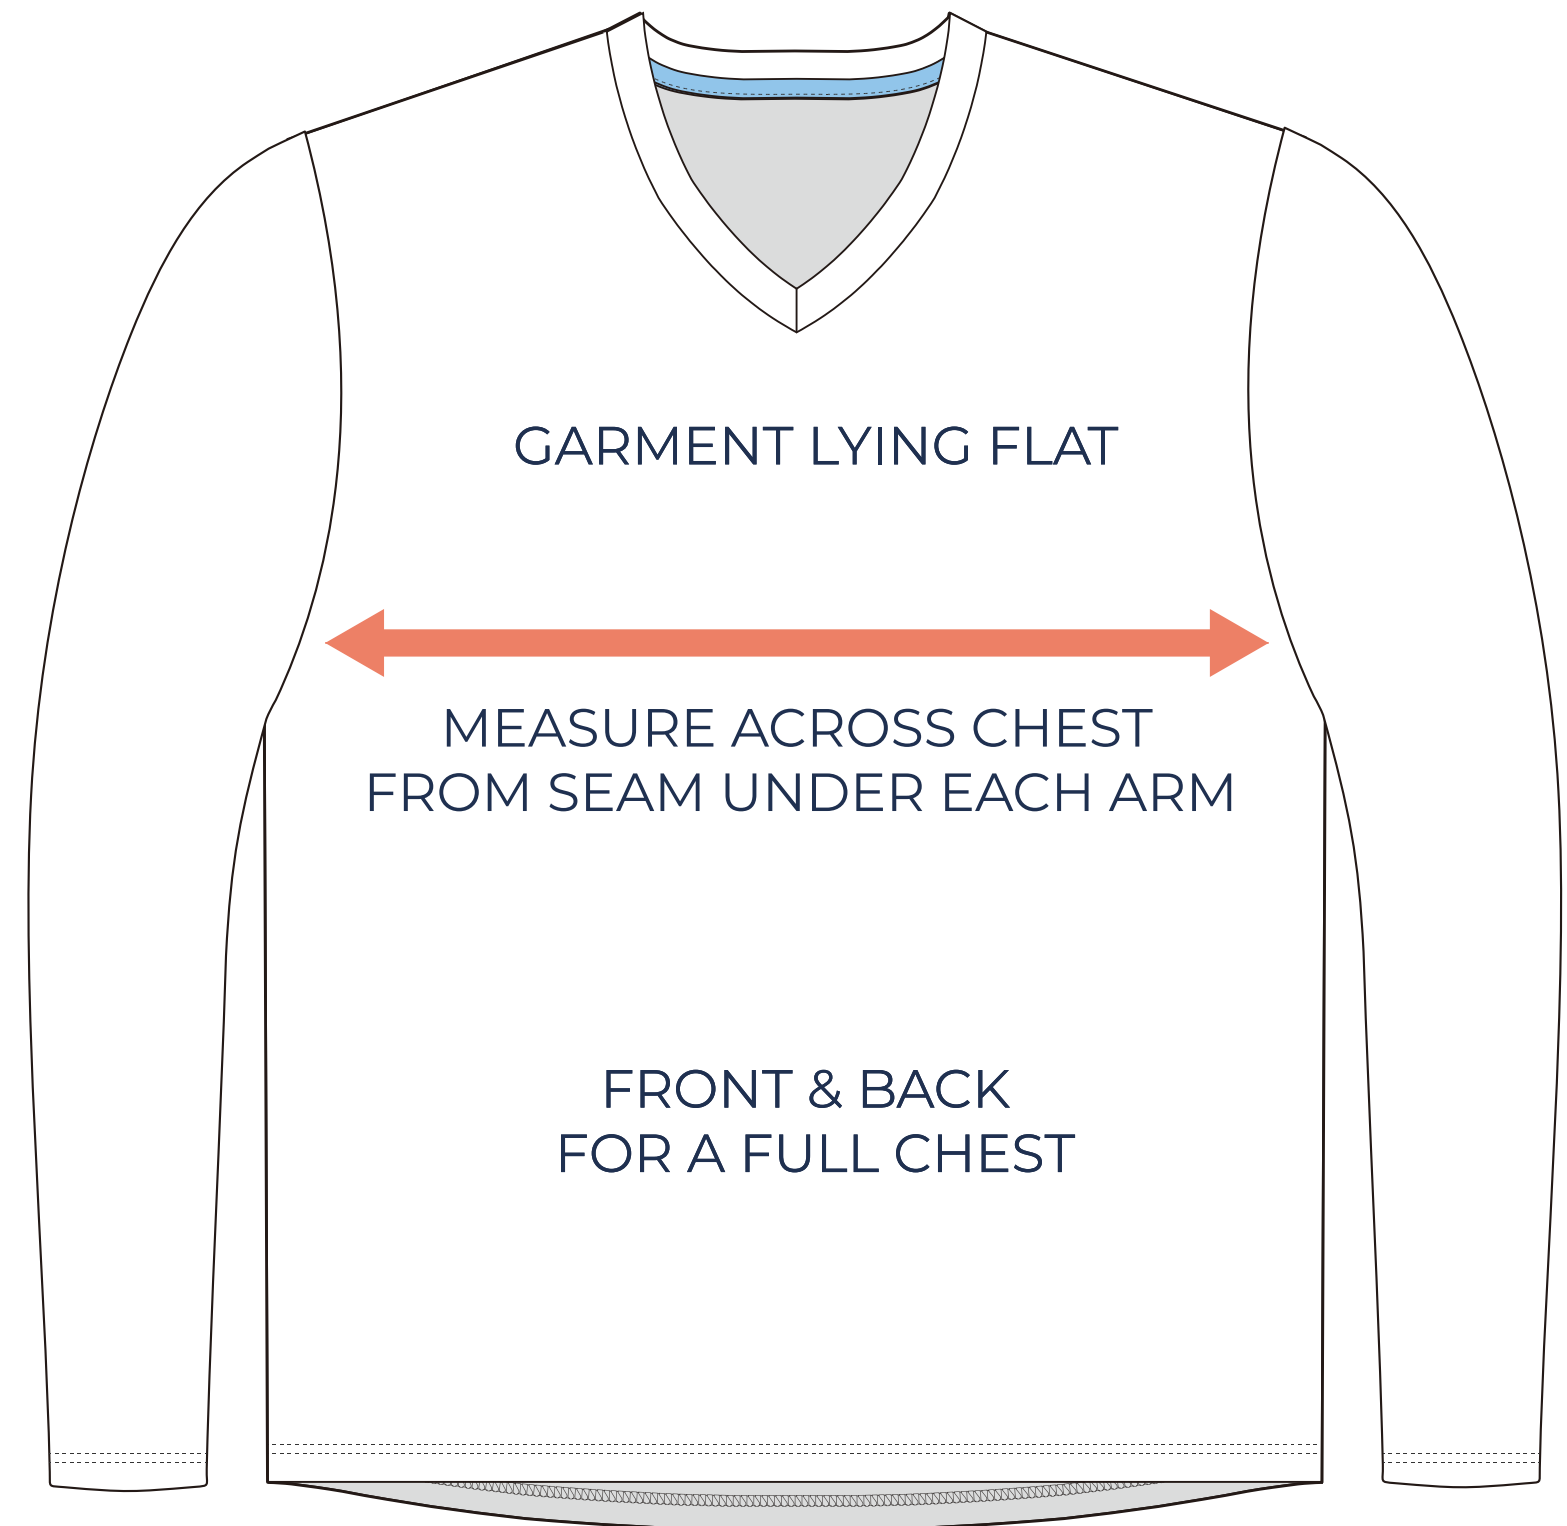

SIZING CHART

VER: 2022.1

ALL DAY LONG SLEEVE V-NECK - RELAXED FIT

PART NUMBER: WBB-LS-VR1

ADULT SIZING

SIZING CHART(inches)	XS	S	M	L	XL	2XL	3XL	4XL
1/2 Chest	17.72	18.90	20.08	21.26	22.83	24.41	25.98	27.56
Front length (HSP)	25.79	26.57	27.36	28.15	28.94	29.72	30.51	31.30
Back length (HSP)	25.79	26.57	27.36	28.15	28.94	29.72	30.51	31.30

SIZING CHART(cm)	XS	S	M	L	XL	2XL	3XL	4XL
1/2 Chest	45	48	51	54	58	62	66	70
Front length (HSP)	65.5	67.5	69.5	71.5	73.5	75.5	77.5	79.5
Back length (HSP)	65.5	67.5	69.5	71.5	73.5	75.5	77.5	79.5

GIRLS SIZING

SIZING CHART(inches)	GS	GM	GL
1/2 Chest	15.35	16.14	16.93
Front length (HSP)	21.65	23.23	24.80
Back length (HSP)	21.65	23.23	24.80

SIZING CHART(cm)	GS	GM	GL
1/2 Chest	39	41	43
Front length (HSP)	55	59	63
Back length (HSP)	55	59	63

FULL CHEST

To find your size, compare measurements with a similar garment that fits you well.