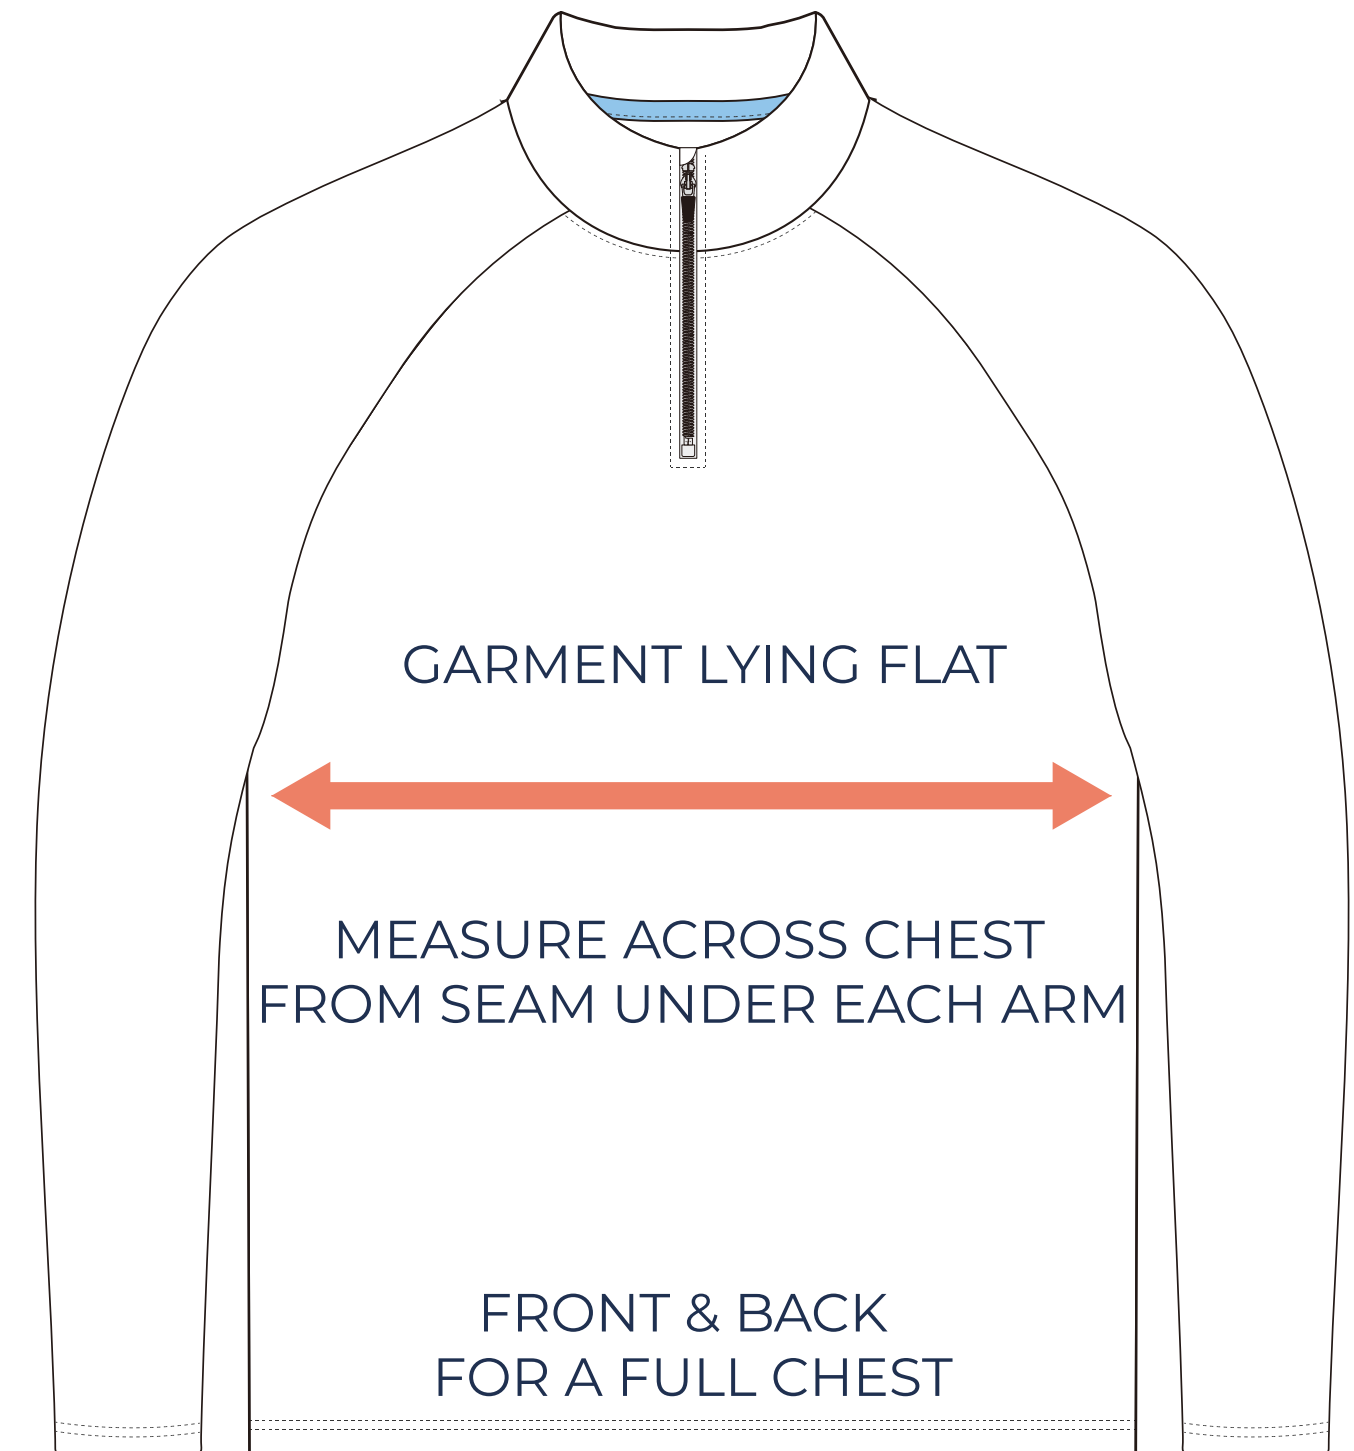

SIZING CHART

VER: 2022.1

EXECUTIVE 1/4 ZIP LONG SLEEVE - RELAXED FIT

PART NUMBER: WBB-LS-ZR1

ADULT SIZING

SIZING CHART(inches)	XS	S	M	L	XL	2XL	3XL
1/2 Chest	16.54	17.72	18.90	20.08	21.26	22.44	23.62
Front length (HSP)	25.59	26.38	27.17	27.95	28.74	29.53	30.31
Back length (HSP)	25.59	26.38	27.17	27.95	28.74	29.53	30.31

SIZING CHART(cm)	XS	S	M	L	XL	2XL	3XL
1/2 Chest	42.00	45.00	48.00	51.00	54.00	57.00	60.00
Front length (HSP)	65.00	67.00	69.00	71.00	73.00	75.00	77.00
Back length (HSP)	65.00	67.00	69.00	71.00	73.00	75.00	77.00

HALF CHEST FULL CHEST

To find your size, compare measurements with a similar garment that fits you well.