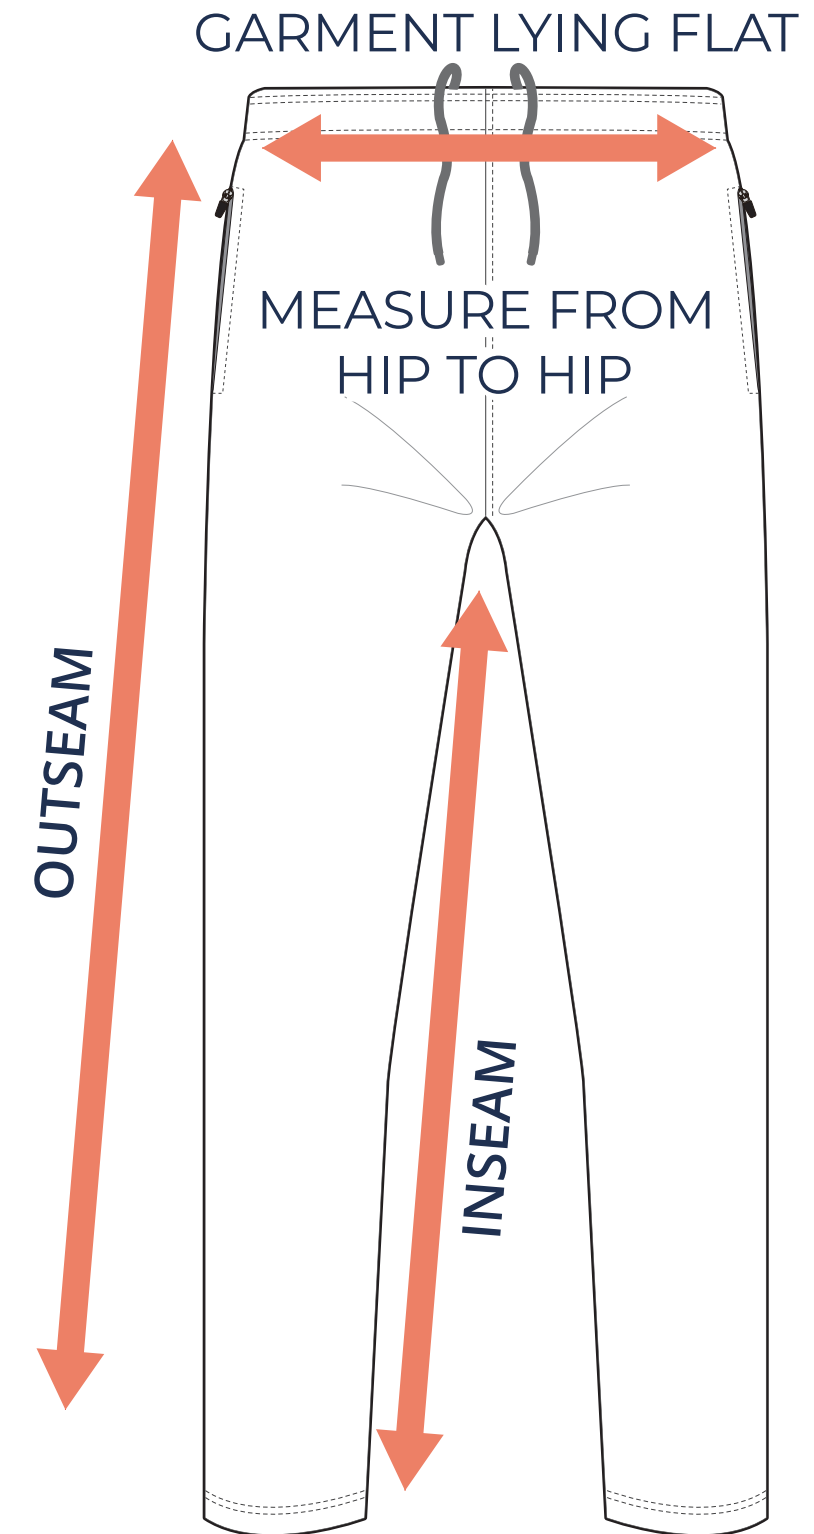

## WINDY WOVEN SPORTZ PANT - WOVEN

PART NUMBER: WBB-PT-001

### ADULT SIZING

SIZING CHART(inches)	XS	S	M	L	XL	2XL	3XL	4XL
Outseam	39.37	39.76	40.16	40.55	40.94	41.34	41.73	42.13
Inseam	30.71	30.71	30.71	30.71	30.71	30.71	30.71	30.71

SIZING CHART(cm)	XS	S	M	L	XL	2XL	3XL	4XL
Outseam	100.00	101.00	102.00	103.00	104.00	105.00	106.00	107.00
Inseam	78.00	78.00	78.00	78.00	78.00	78.00	78.00	78.00

## HALF HIP INSEAM/OUTSEAM

To find your size, compare measurements with a similar garment that fits you well.