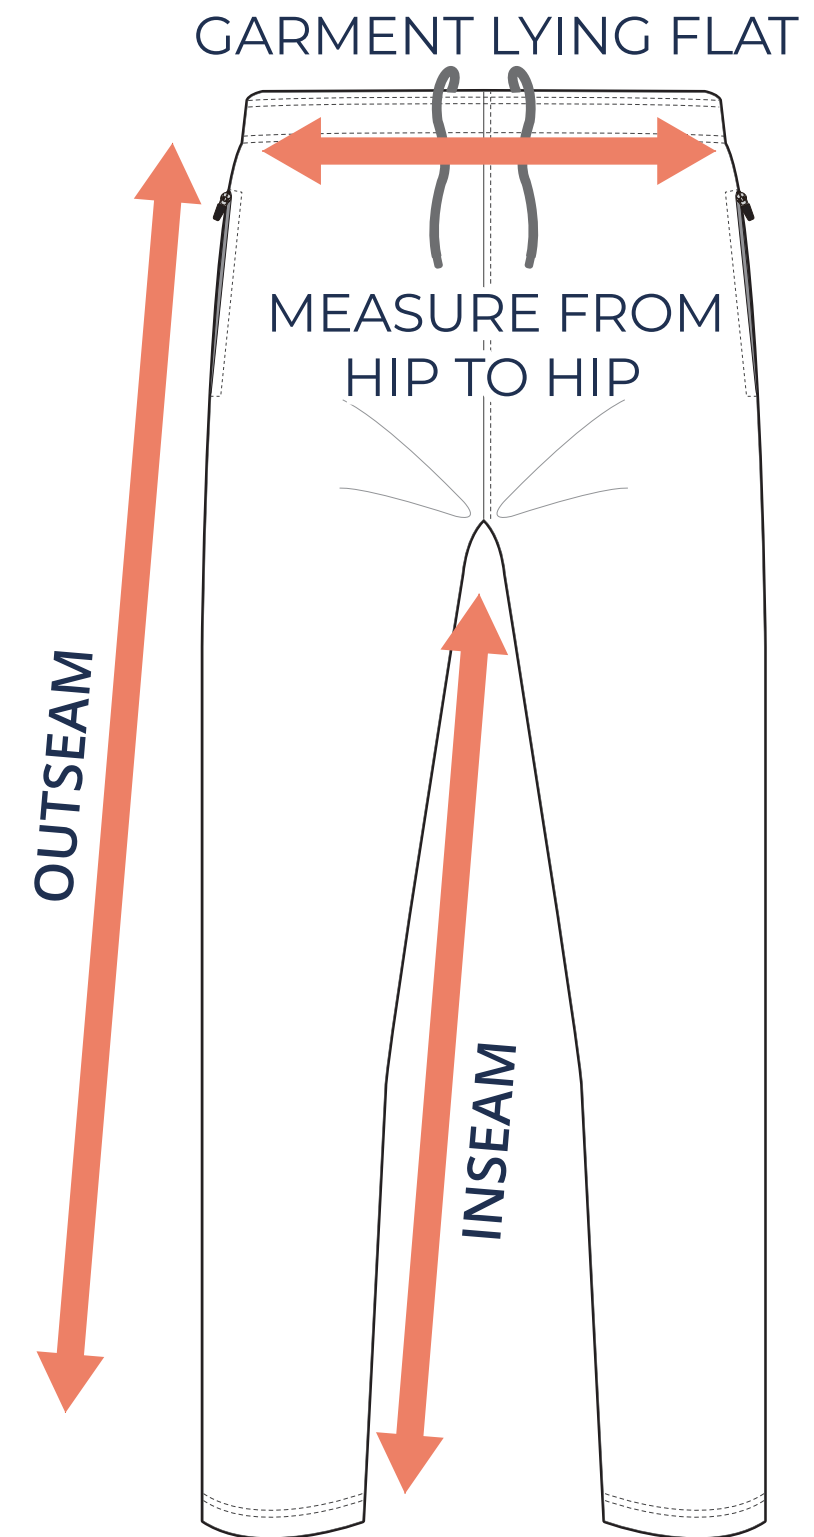

SIZING CHART

VER: 2022.1

SWIFT PANTS

PART NUMBER: WBB-PT-005

ADULT SIZING

SIZING CHART(inches)	XS	S	M	L	XL	2XL	3XL	4XL
Outseam	39.37	39.76	40.16	40.55	40.94	41.34	41.73	42.13
Inseam	30.71	30.71	30.71	30.71	30.71	30.71	30.71	30.71

SIZING CHART(cm)	XS	S	M	L	XL	2XL	3XL	4XL
Outseam	100.00	101.00	102.00	103.00	104.00	105.00	106.00	107.00
Inseam	78.00	78.00	78.00	78.00	78.00	78.00	78.00	78.00

HALF HIP INSEAM/OUTSEAM

To find your size, compare measurements with a similar garment that fits you well.