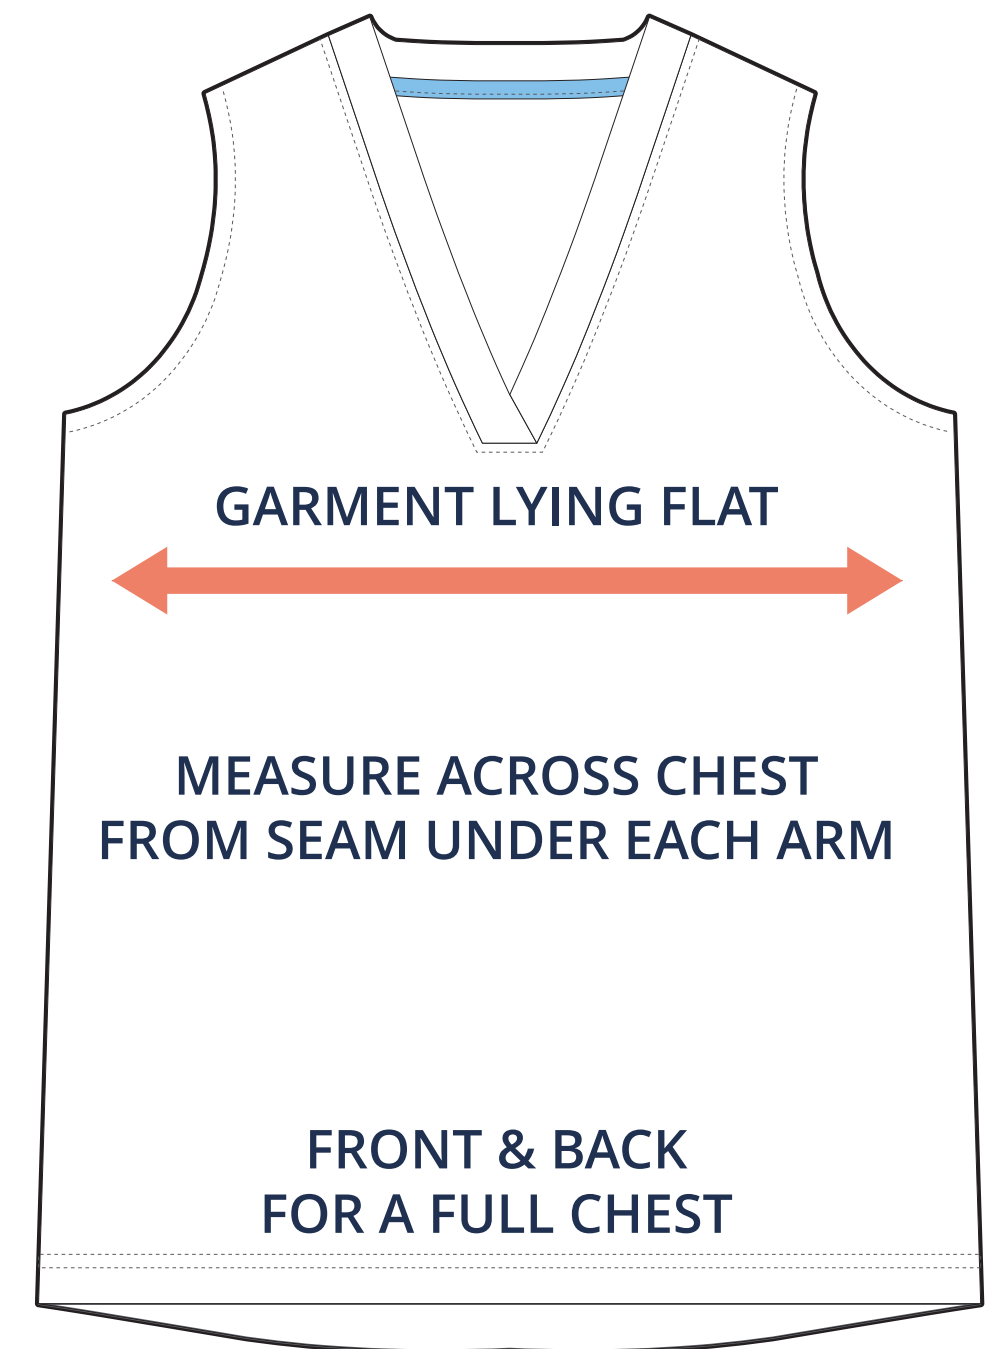

SIZING CHART

VER: 2022.1

SUMMER STRETCH SLEEVELESS

PART NUMBER: WBB-SL-VF1

ADULT SIZING

SIZING CHART(inches)	XS	S	M	L	XL	2XL	3XL
1/2 Chest	16.54	17.72	18.90	20.08	21.26	22.44	23.62
Front length (HSP)	25.59	26.38	27.17	27.95	28.74	29.53	30.31
Back length (From CB)	26.57	27.36	28.15	28.94	29.72	30.51	31.30

SIZING CHART(cm)	XS	S	M	L	XL	2XL	3XL
1/2 Chest	42.00	45.00	48.00	51.00	54.00	57.00	60.00
Front length (HSP)	65.00	67.00	69.00	71.00	73.00	75.00	77.00
Back length (From CB)	67.50	69.50	71.50	73.50	75.50	77.50	79.50

GIRLS SIZING

SIZING CHART(inches)	GS	GM	GL
1/2 Chest	14.17	14.96	15.75
Front length (HSP)	20.87	22.44	24.02
Back length (From CB)	21.85	23.43	25.00

SIZING CHART(cm)	GS	GM	GL
1/2 Chest	36.00	38.00	40.00
Front length (HSP)	53.00	57.00	61.00
Back length (From CB)	55.50	59.50	63.50

HALF CHEST FULL CHEST

To find your size, compare measurements with a similar garment that fits you well.