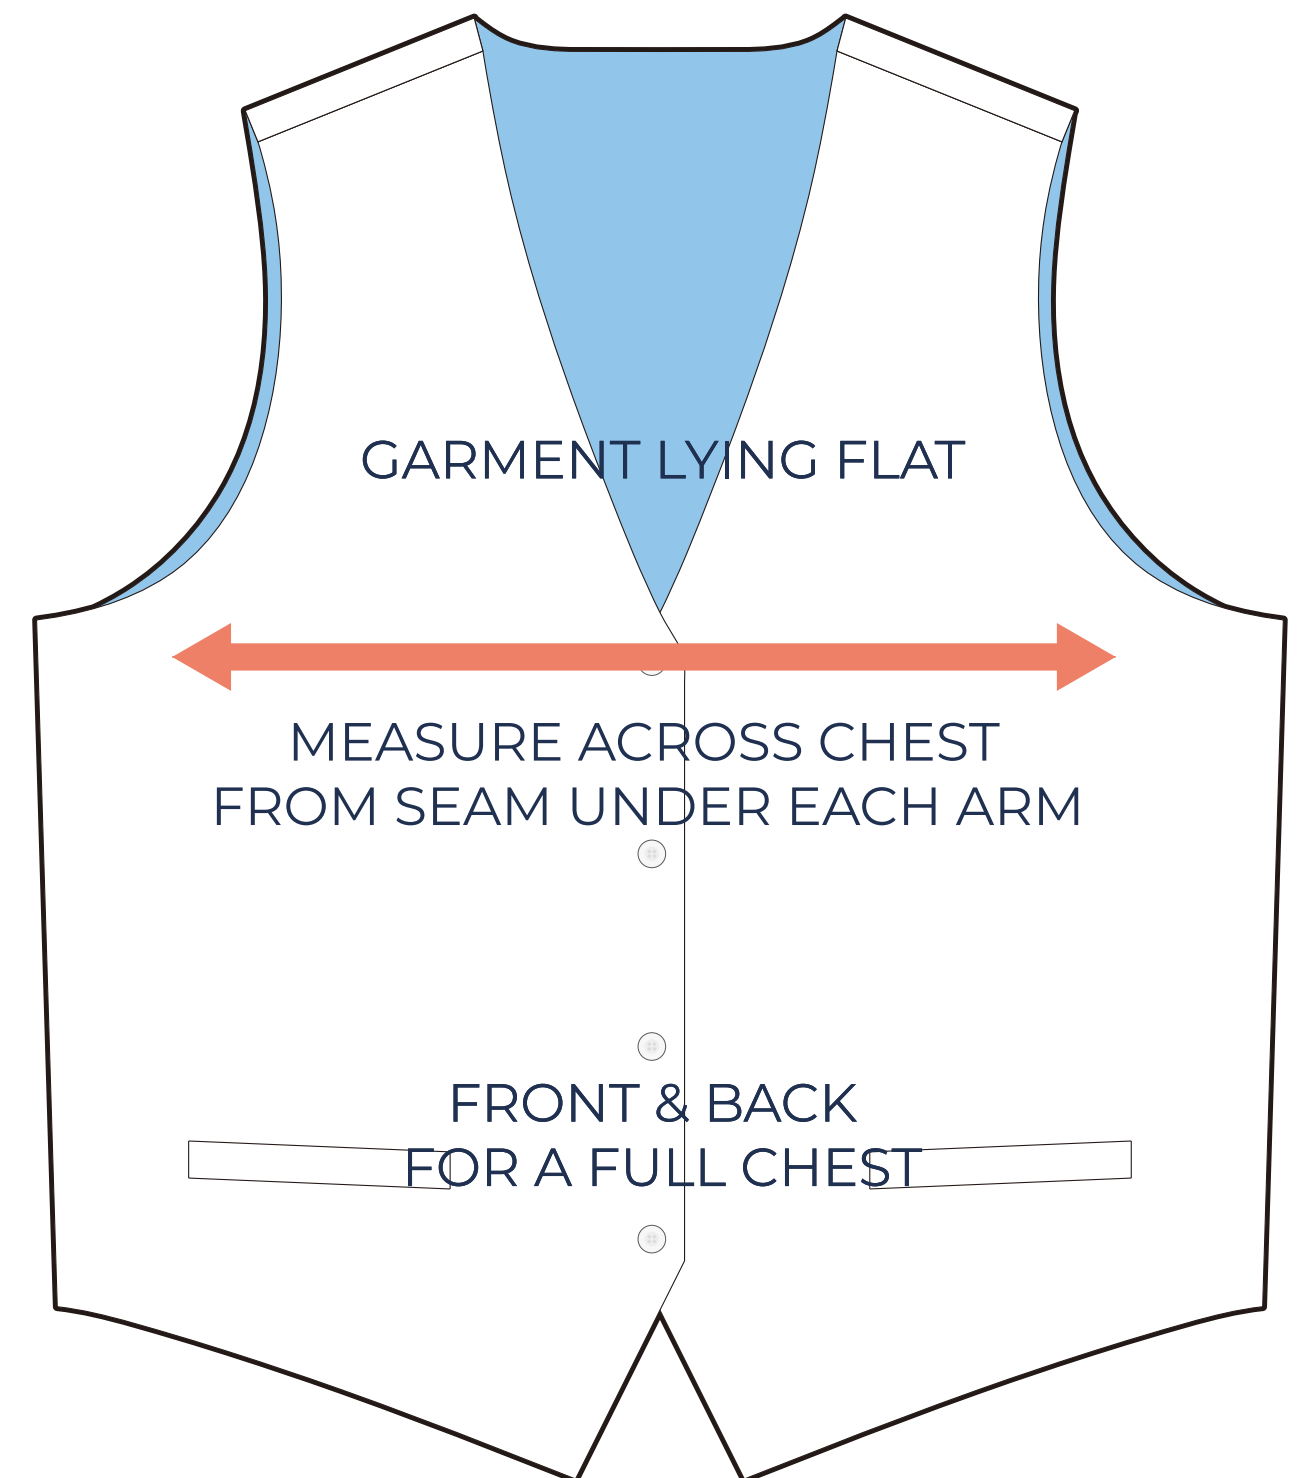

# SIZING CHART

VER: 2022.1

## CONTEMPORARY WAISTCOAT

PART NUMBER: WBB-SL-VR1

### ADULT SIZING

SIZING CHART(inches)	XS	S	M	L	XL	2XL	3XL
1/2 Chest	17.72	18.90	20.08	21.65	23.23	24.80	26.38
Front length (HSP)	24.21	24.80	25.39	25.98	26.57	27.17	27.76

SIZING CHART(cm)	XS	S	M	L	XL	2XL	3XL
1/2 Chest	45.00	48.00	51.00	55.00	59.00	63.00	67.00
Front length (HSP)	61.50	63.00	64.50	66.00	67.50	69.00	70.50

## FULL CHEST

To find your size, compare measurements with a similar garment that fits you well.