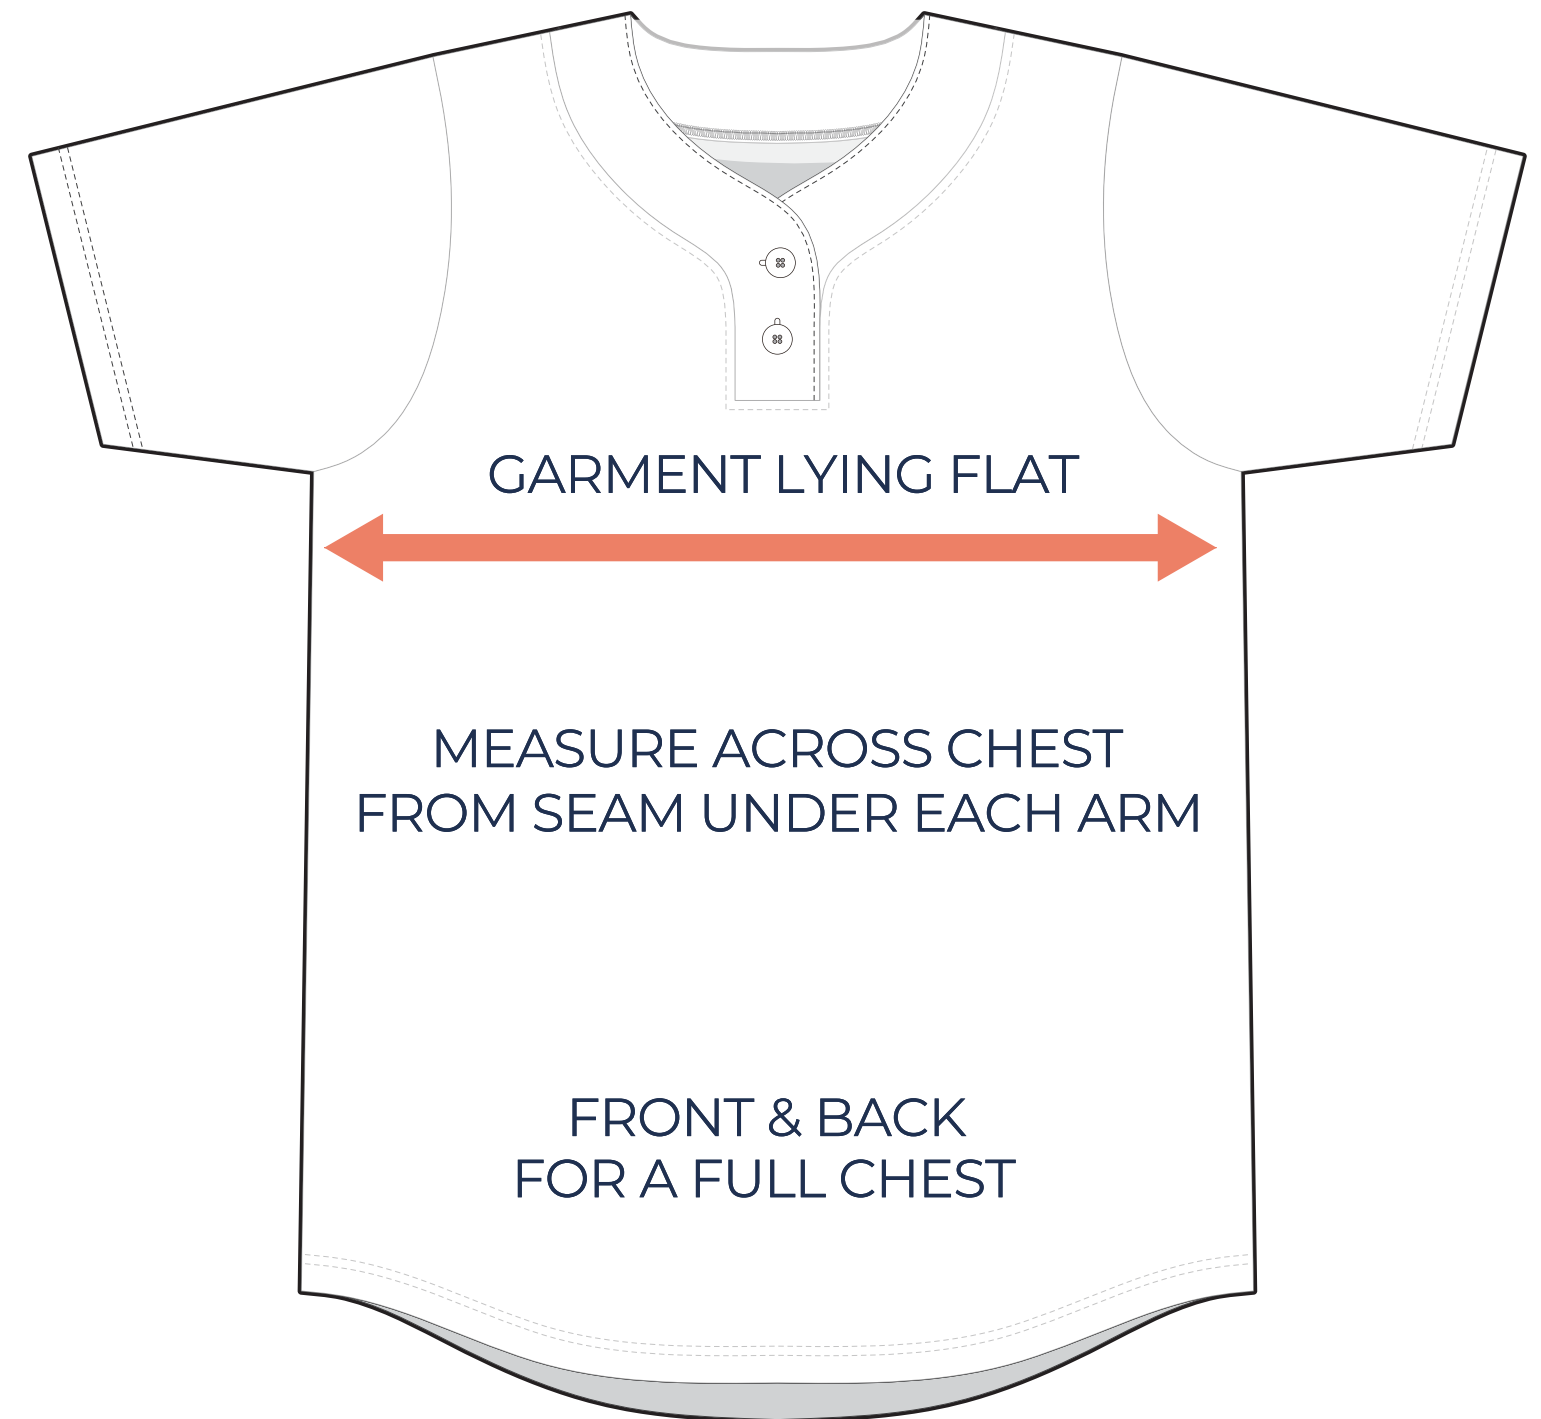

SIZING CHART

VER: 2022.1

CLASSIC 2-BUTTON SHORT SLEEVE SOFTBALL JERSEY

PART NUMBER : WBB-SP-BA70

ADULT SIZING

SIZING CHART(inches)	S	M	L	XL	2XL	3XL	4XL	5XL	6XL
1/2 Chest	17.72	19.69	21.65	23.62	25.98	27.56	29.13	30.71	32.28
Front length (HSP)	28.35	29.13	29.92	30.71	31.50	32.28	33.07	33.86	34.65

SIZING CHART(cm)	S	M	L	XL	2XL	3XL	4XL	5XL	6XL
1/2 Chest	45.00	50.00	55.00	60.00	66.00	70.00	74.00	78.00	82.00
Front length (HSP)	72.00	74.00	76.00	78.00	80.00	82.00	84.00	86.00	88.00

GIRLS SIZING

SIZING CHART(inches)	GS	GM	GL	GS
1/2 Chest	13.39	14.17	14.96	15.75
Front length (HSP)	21.26	22.83	24.41	25.98

SIZING CHART(cm)	GS	GM	GL	GS
1/2 Chest	34.00	36.00	38.00	40.00
Front length (HSP)	54.00	58.00	62.00	66.00

HALF CHEST FULL CHEST

To find your size, compare measurements with a similar garment that fits you well.