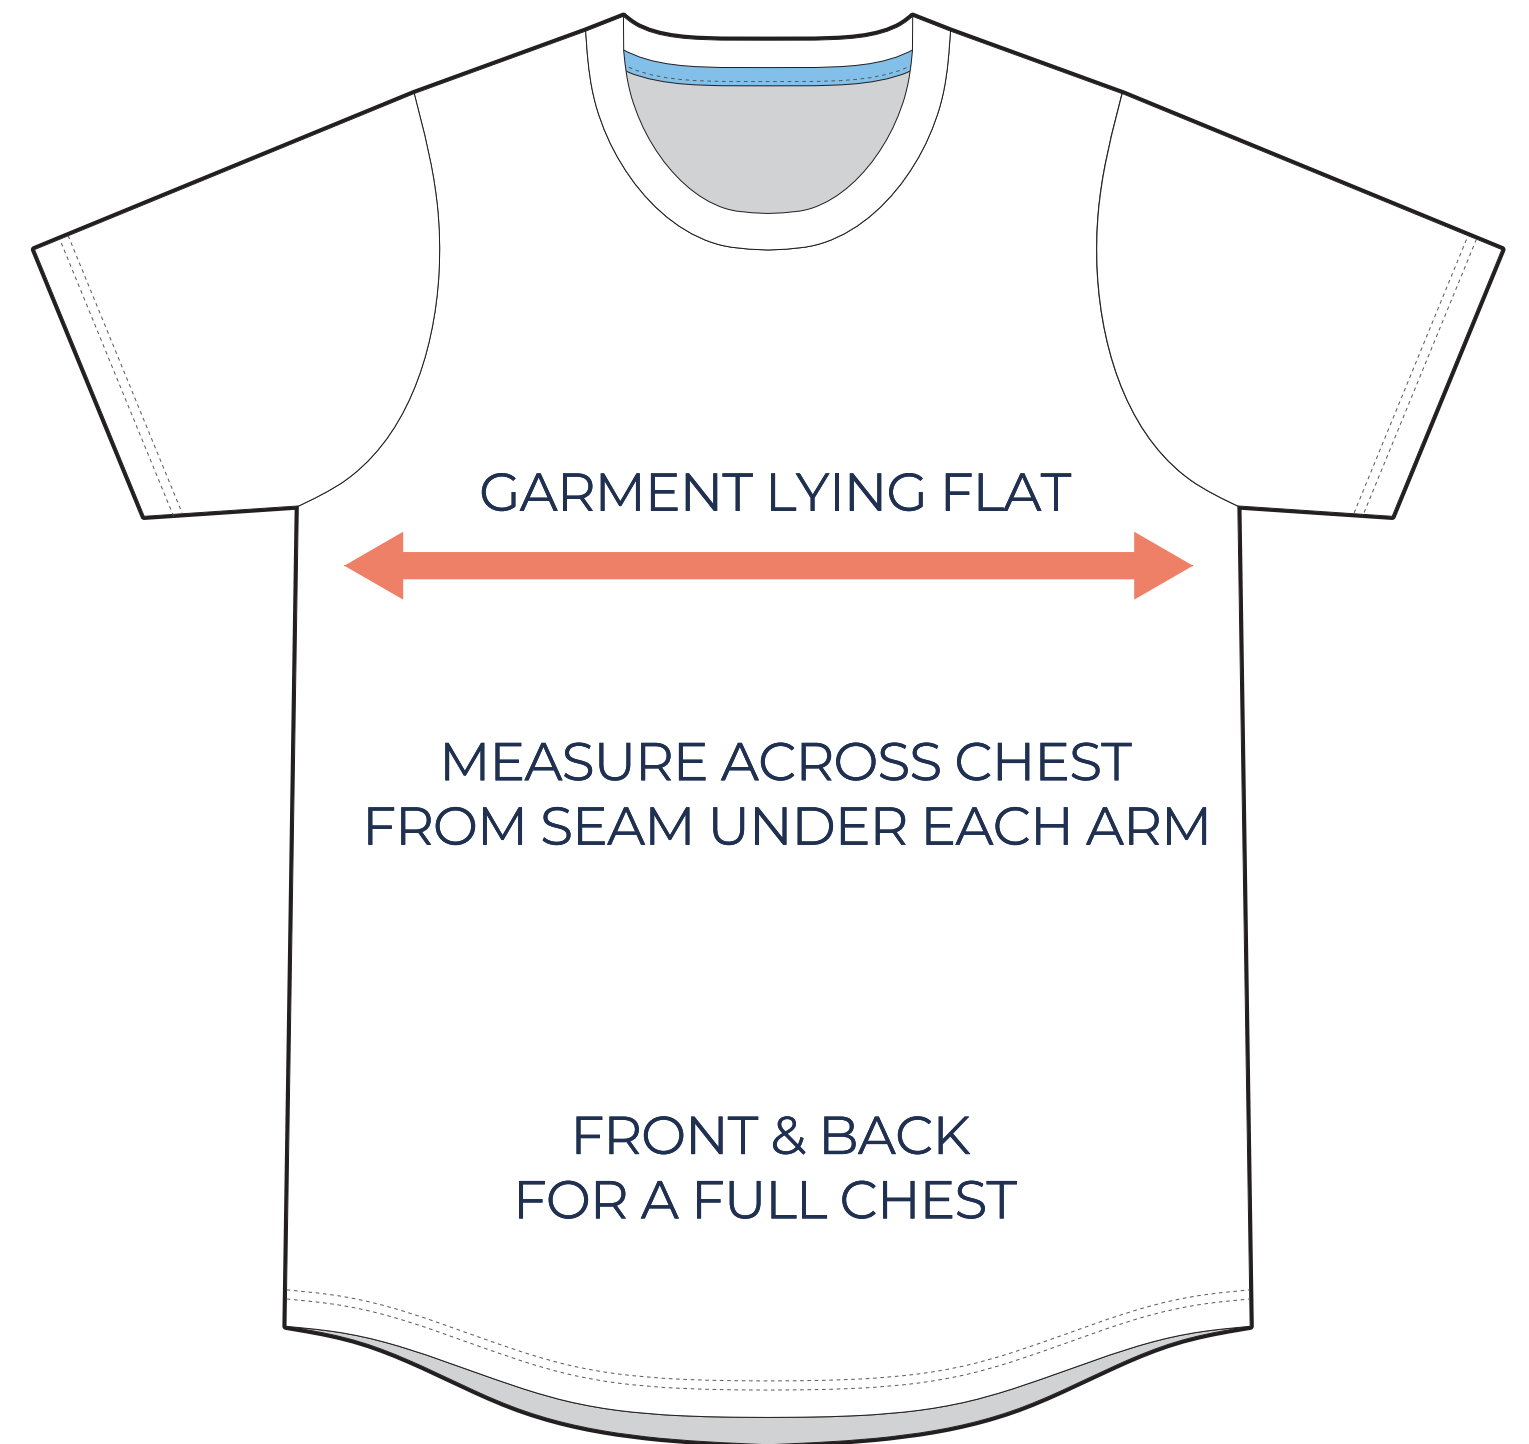

## LEAGUE CREW NECK SOFTBALL JERSEY

PART NUMBER : WBB-SP-BA84

### ADULT SIZING

SIZING CHART(inches)	S	M	L	XL	2XL	3XL
1/2 Chest	17.72	19.69	21.65	23.62	25.98	27.56
Front length (HSP)	28.35	29.13	29.92	30.71	31.50	32.28

SIZING CHART(cm)	S	M	L	XL	2XL	3XL
1/2 Chest	45.00	50.00	55.00	60.00	66.00	70.00
Front length (HSP)	72.00	74.00	76.00	78.00	80.00	82.00

### GIRLS SIZING

SIZING CHART(inches)	GS	GM	GL
1/2 Chest	13.39	14.17	14.96
Front length (HSP)	21.26	22.83	24.41

SIZING CHART(cm)	GS	GM	GL
1/2 Chest	34.00	36.00	38.00
Front length (HSP)	54.00	58.00	62.00

## HALF CHEST FULL CHEST

To find your size, compare measurements with a similar garment that fits you well.