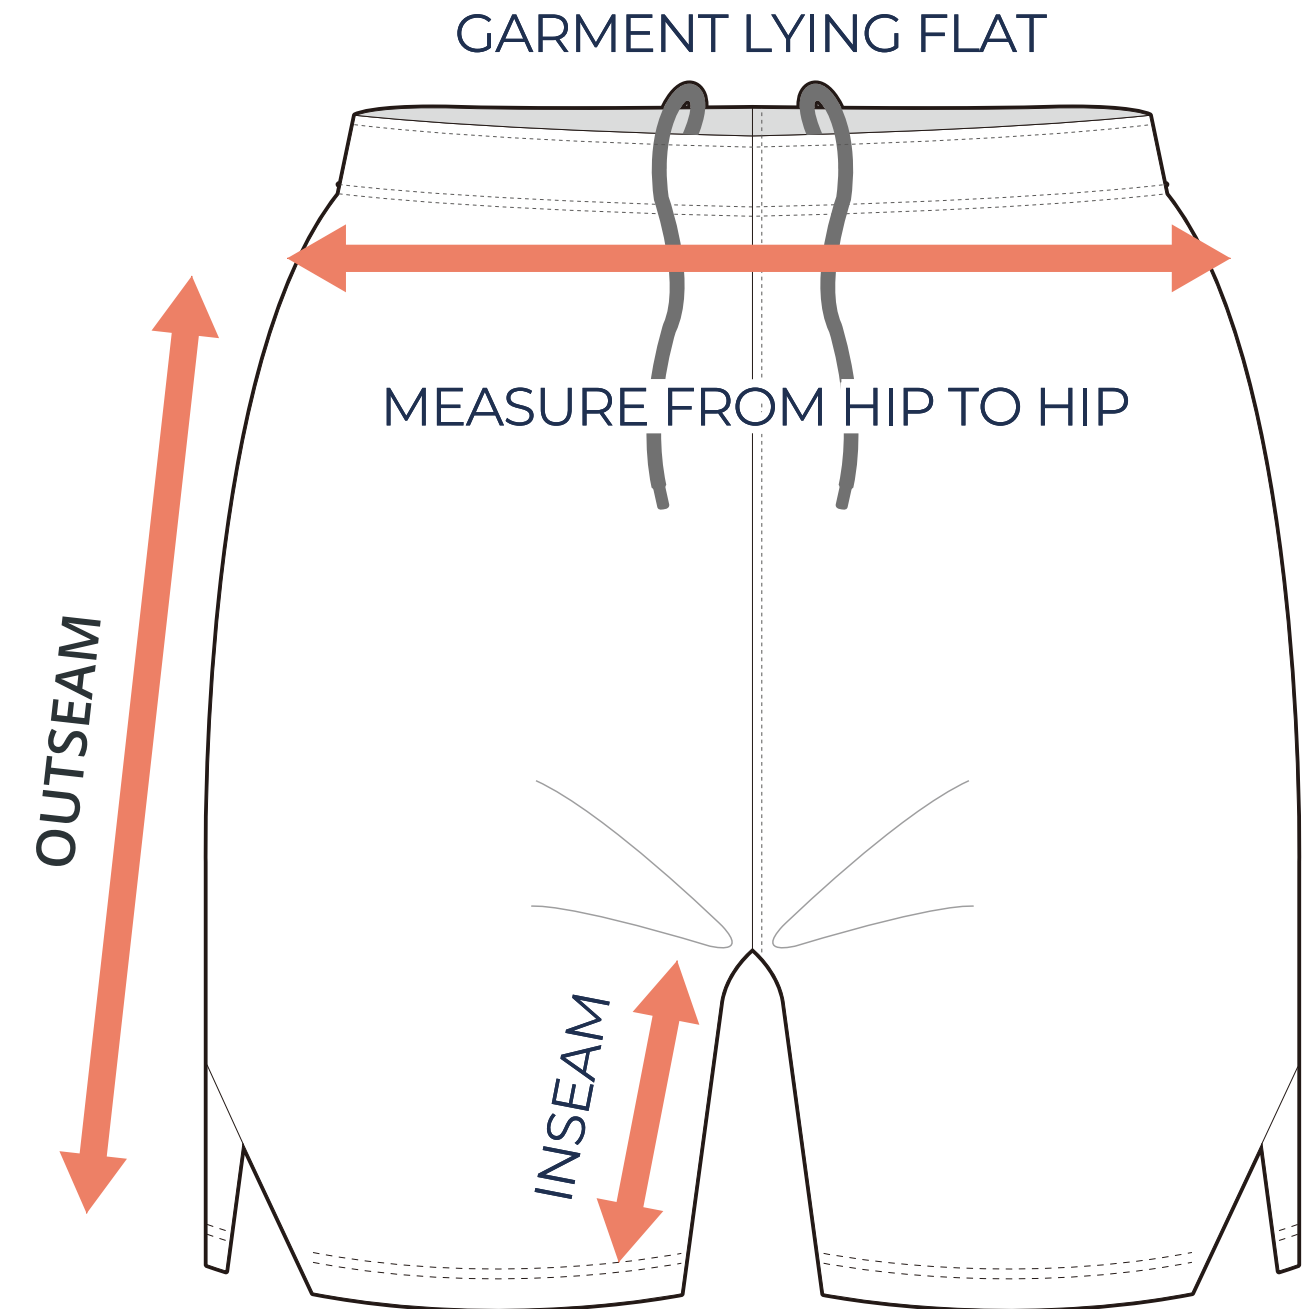

### ADULT SIZING

SIZING CHART(inches)	XS	S	M	L	XL	2XL	3XL
1/2 Hip	19.69	20.87	22.05	23.23	24.41	25.59	26.77
Inseam	6.89	6.89	6.89	6.89	6.89	6.89	6.89
Outseam	16.73	17.13	17.52	17.91	18.11	18.31	18.70

SIZING CHART(cm)	XS	S	M	L	XL	2XL	3XL
1/2 Hip	50.00	53.00	56.00	59.00	62.00	65.00	68.00
Inseam	17.50	17.50	17.50	17.50	17.50	17.50	17.50
Outseam	42.50	43.50	44.50	45.50	46.00	46.50	47.50

### GIRLS SIZING

SIZING CHART(inches)	GXS	GS	GM	GL
1/2 Hip	16.54	17.72	18.50	19.29
Inseam	5.91	5.91	5.91	5.91
Outseam	13.98	14.37	14.76	15.16

SIZING CHART(cm)	GXS	GS	GM	GL
1/2 Hip	42.00	45.00	47.00	49.00
Inseam	15.00	15.00	15.00	15.00
Outseam	35.50	36.50	37.50	38.50

## HALF HIP INSEAM/OUTSEAM

To find your size, compare measurements with a similar garment that fits you well.