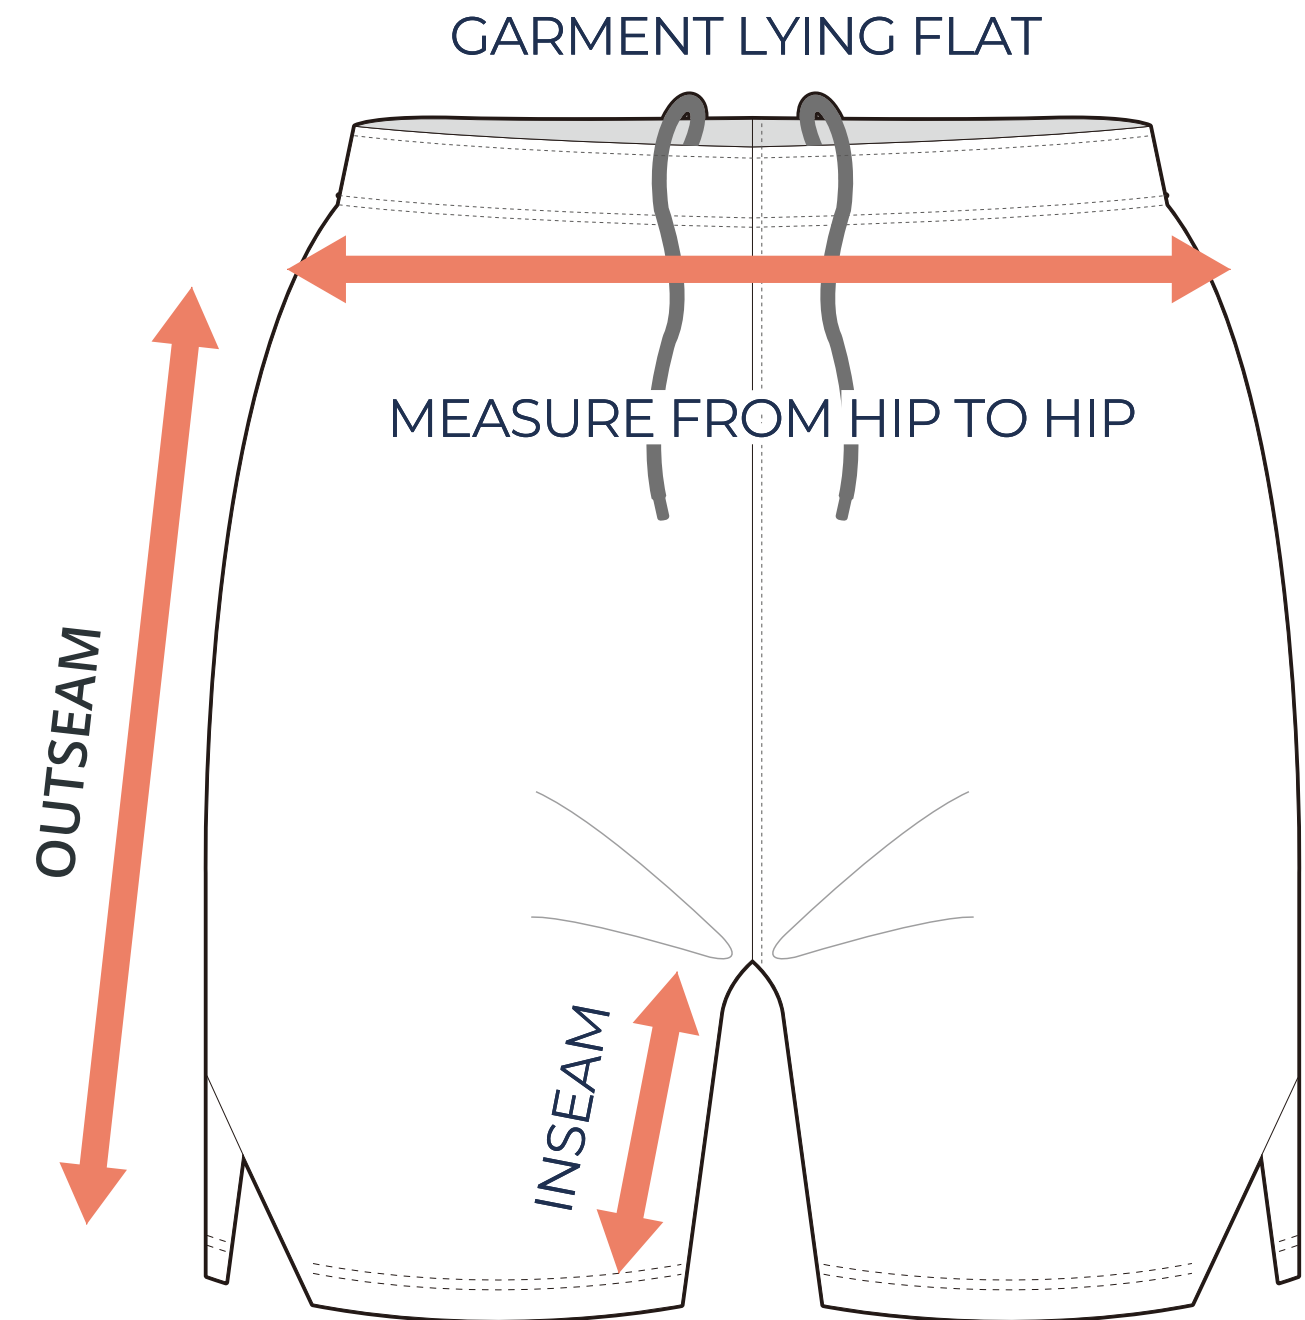

### ADULT SIZING

SIZING CHART(inches)	XS	S	M	L	XL	2XL	3XL
1/2 Hip	19.69	20.87	22.05	23.23	24.41	25.59	26.77
Inseam	6.89	6.89	6.89	6.89	6.89	6.89	6.89
Outseam	16.73	17.13	17.52	17.91	18.11	18.31	18.70

SIZING CHART(cm)	XS	S	M	L	XL	2XL	3XL
1/2 Hip	50.00	53.00	56.00	59.00	62.00	65.00	68.00
Inseam	17.50	17.50	17.50	17.50	17.50	17.50	17.50
Outseam	42.50	43.50	44.50	45.50	46.00	46.50	47.50

### GIRLS SIZING

SIZING CHART(inches)	GXS	GS	GM	GL	XS
1/2 Hip	16.54	17.72	18.50	19.29	19.69
Inseam	5.91	5.91	5.91	5.91	6.89
Outseam	13.98	14.37	14.76	15.16	16.73

SIZING CHART(cm)	GXS	GS	GM	GL	XS
1/2 Hip	42.00	45.00	47.00	49.00	50.00
Inseam	15.00	15.00	15.00	15.00	17.50
Outseam	35.50	36.50	37.50	38.50	42.50

## HALF HIP INSEAM/OUTSEAM

To find your size, compare measurements with a similar garment that fits you well.