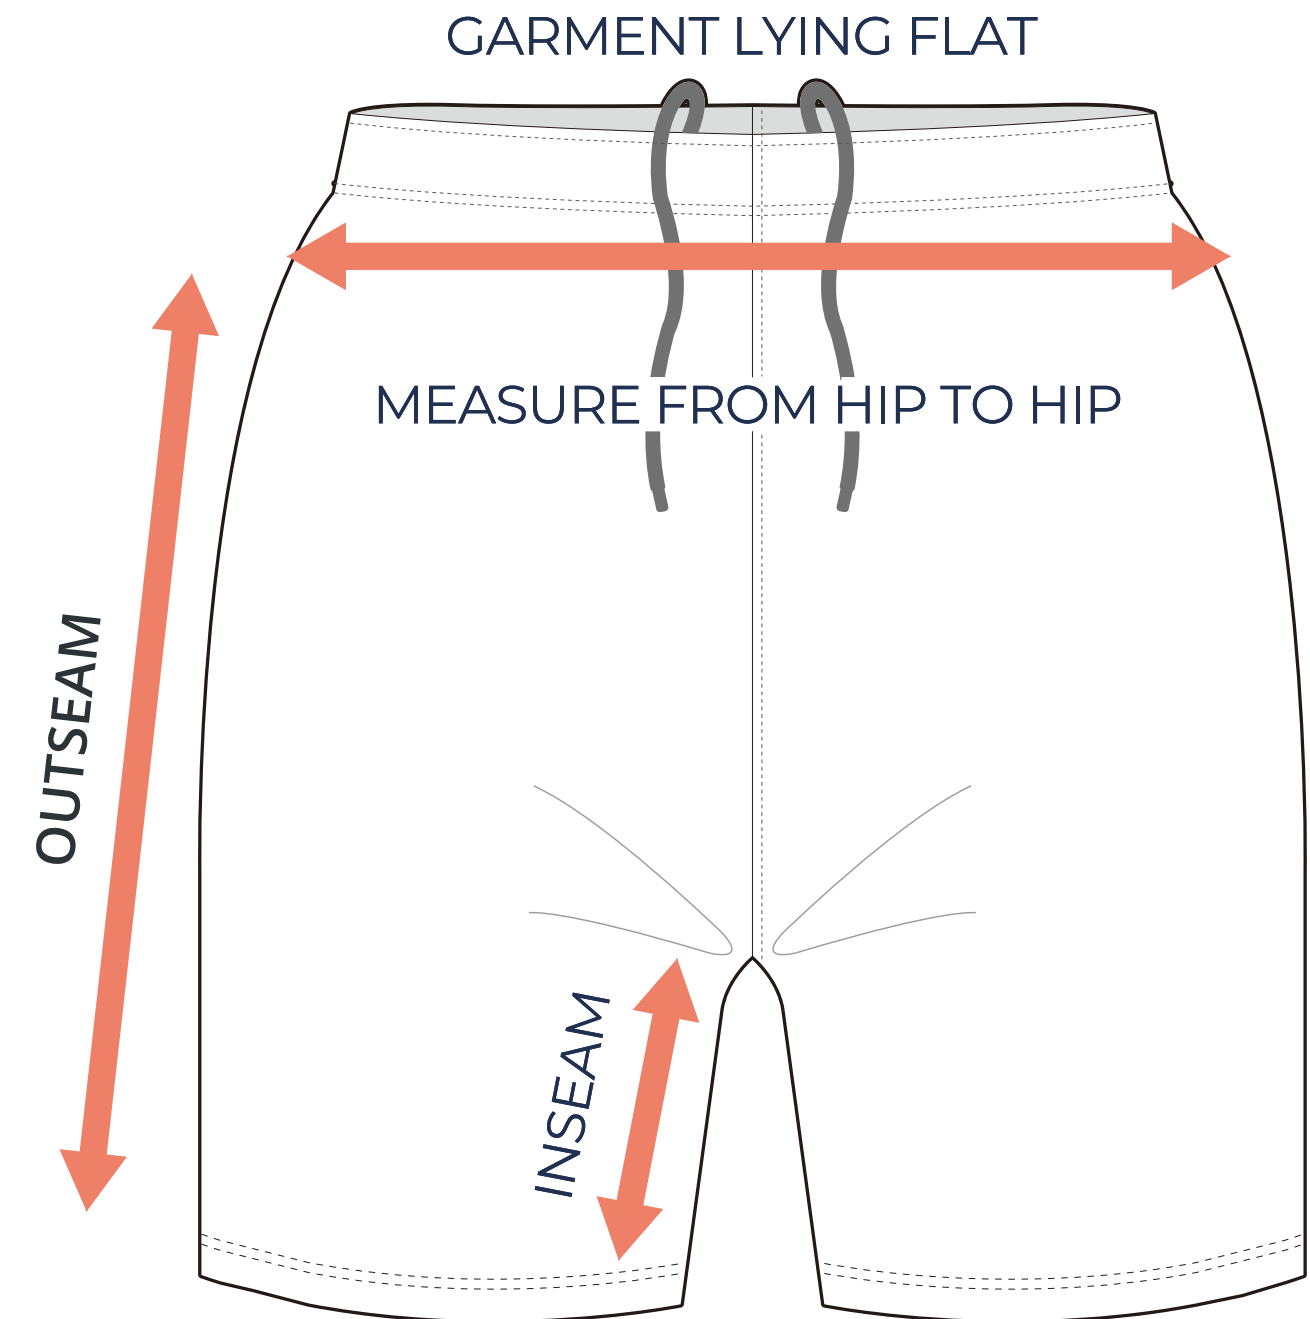

SIZING CHART

VER: 2022.1

GAMETIME SHORTS

PART NUMBER : WBB-SP-BB27

ADULT SIZING

SIZING CHART(inches)	XS	S	M	L	XL	2XL	3XL
1/2 Hip	19.69	20.87	22.05	23.23	24.41	25.59	26.77
Inseam	6.89	6.89	6.89	6.89	6.89	6.89	6.89
Outseam	16.73	17.13	17.52	17.91	18.11	18.31	18.70

SIZING CHART(cm)	XS	S	M	L	XL	2XL	3XL
1/2 Hip	50.00	53.00	56.00	59.00	62.00	65.00	68.00
Inseam	17.50	17.50	17.50	17.50	17.50	17.50	17.50
Outseam	42.50	43.50	44.50	45.50	46.00	46.50	47.50

GIRLS SIZING

SIZING CHART(inches)	GXS	GS	GM	GL
1/2 Hip	16.54	17.72	18.50	19.29
Inseam	5.91	5.91	5.91	5.91
Outseam	13.98	14.37	14.76	15.16

SIZING CHART(cm)	GXS	GS	GM	GL
1/2 Hip	42.00	45.00	47.00	49.00
Inseam	15.00	15.00	15.00	15.00
Outseam	35.50	36.50	37.50	38.50

HALF HIP INSEAM/OUTSEAM

To find your size, compare measurements with a similar garment that fits you well.