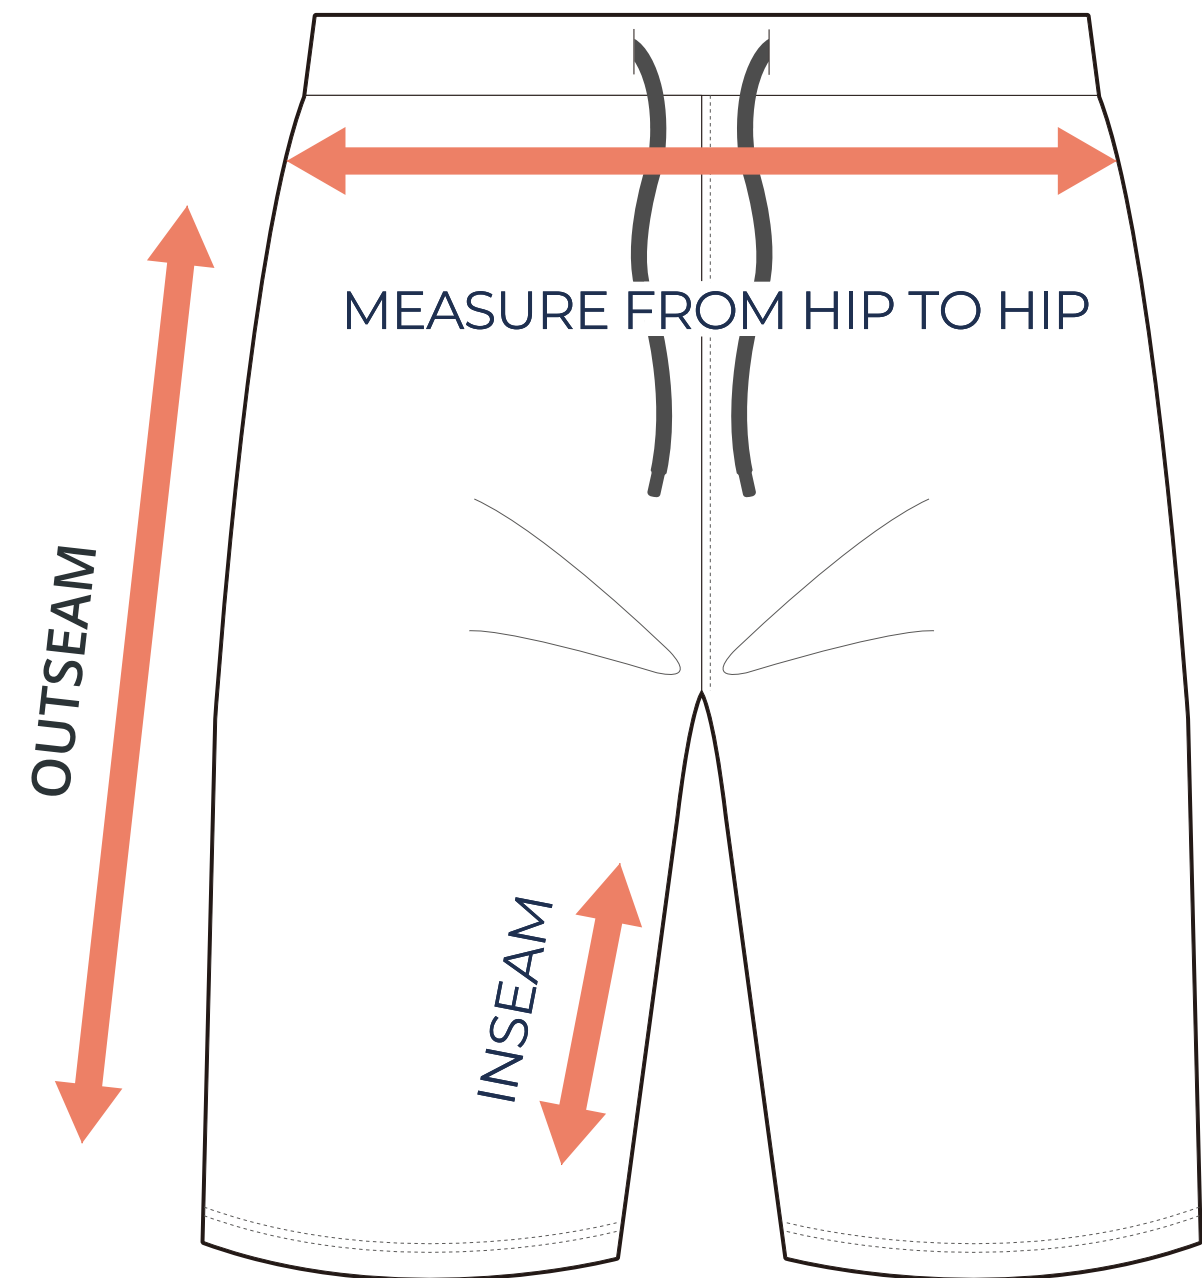

SIZING CHART

VER: 2022.1

REVERSIBLE GAMETIME SHORTS

PART NUMBER : WBB-SP-BB31

ADULT SIZING

SIZING CHART(inches)	XS	S	M	L	XL	2XL	3XL
1/2 Hip	19.69	20.87	22.05	23.23	24.41	25.59	26.77
Inseam	6.89	6.89	6.89	6.89	6.89	6.89	6.89
Outseam	16.73	17.13	17.52	17.91	18.11	18.31	18.70

SIZING CHART(cm)	XS	S	M	L	XL	2XL	3XL
1/2 Hip	50.00	53.00	56.00	59.00	62.00	65.00	68.00
Inseam	17.50	17.50	17.50	17.50	17.50	17.50	17.50
Outseam	42.50	43.50	44.50	45.50	46.00	46.50	47.50

GIRLS SIZING

SIZING CHART(inches)	GXS	GS	GM	GL
1/2 Hip	16.54	17.72	18.50	19.29
Inseam	5.91	5.91	5.91	5.91
Outseam	13.98	14.37	14.76	15.16

SIZING CHART(cm)	GXS	GS	GM	GL
1/2 Hip	42.00	45.00	47.00	49.00
Inseam	15.00	15.00	15.00	15.00
Outseam	35.50	36.50	37.50	38.50

HALF HIP INSEAM/OUTSEAM

GARMENT LYING FLAT

To find your size, compare measurements with a similar garment that fits you well.