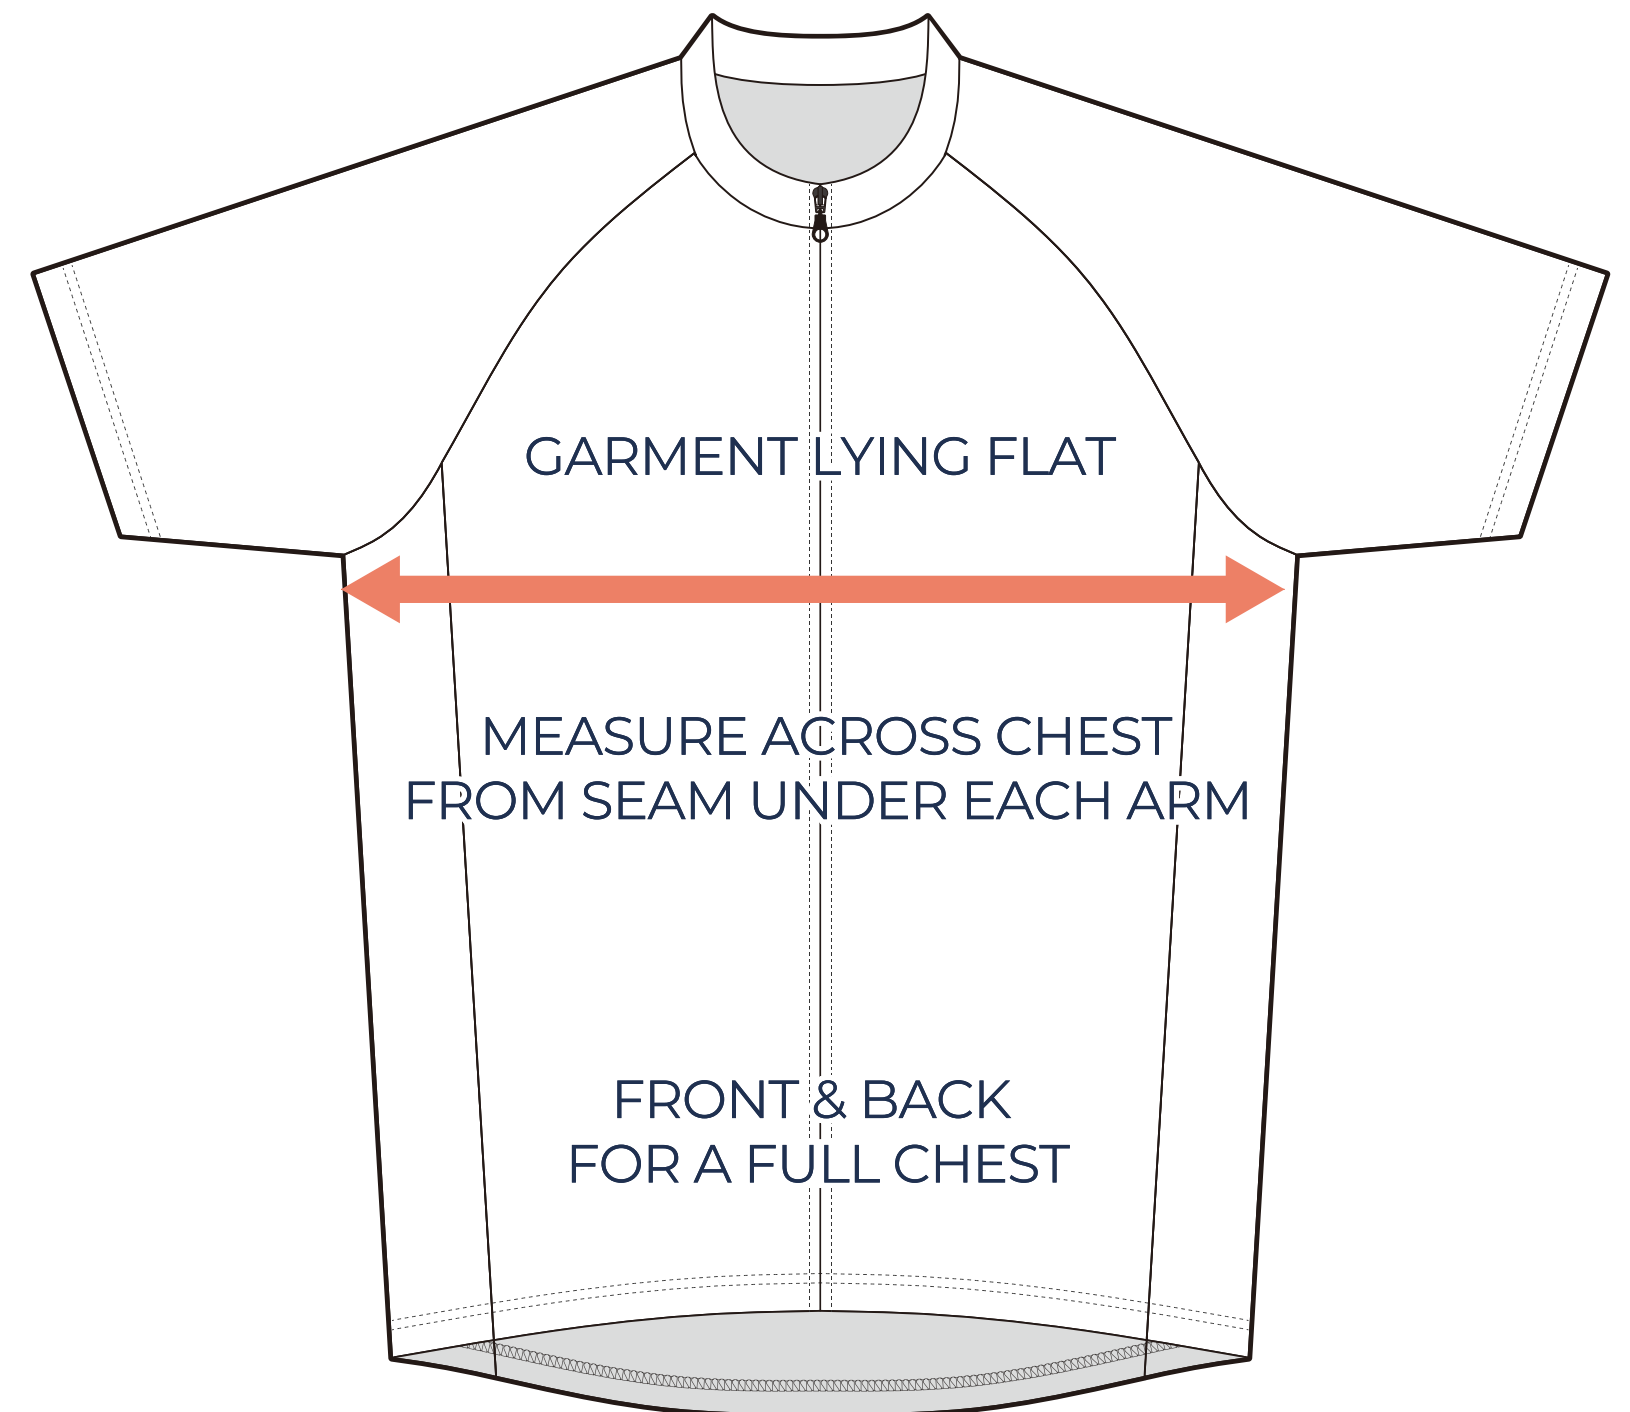

SIZING CHART

VER: 2022.1

TDF CYCLING JERSEY

PART NUMBER : WBB-SP-CY1

ADULT SIZING

SIZING CHART(inches)	XS	S	M	L	XL	2XL	3XL
1/2 Chest	18.11	18.90	19.69	20.47	21.26	22.05	22.83
Front length (HSP)	24.41	25.20	25.98	26.77	27.56	28.35	29.13

SIZING CHART(cm)	XS	S	M	L	XL	2XL	3XL
1/2 Chest	46.00	48.00	50.00	52.00	54.00	56.00	58.00
Front length (HSP)	62.00	64.00	66.00	68.00	70.00	72.00	74.00

GIRLS SIZING

SIZING CHART(inches)	GS	GM	GL	GXL
1/2 Chest	14.96	15.75	16.54	17.32
Front length (HSP)	21.26	22.05	22.83	23.62

SIZING CHART(cm)	GS	GM	GL	GXL
1/2 Chest	38.00	40.00	42.00	44.00
Front length (HSP)	54.00	56.00	58.00	60.00

HALF CHEST FULL CHEST

To find your size, compare measurements with a similar garment that fits you well.