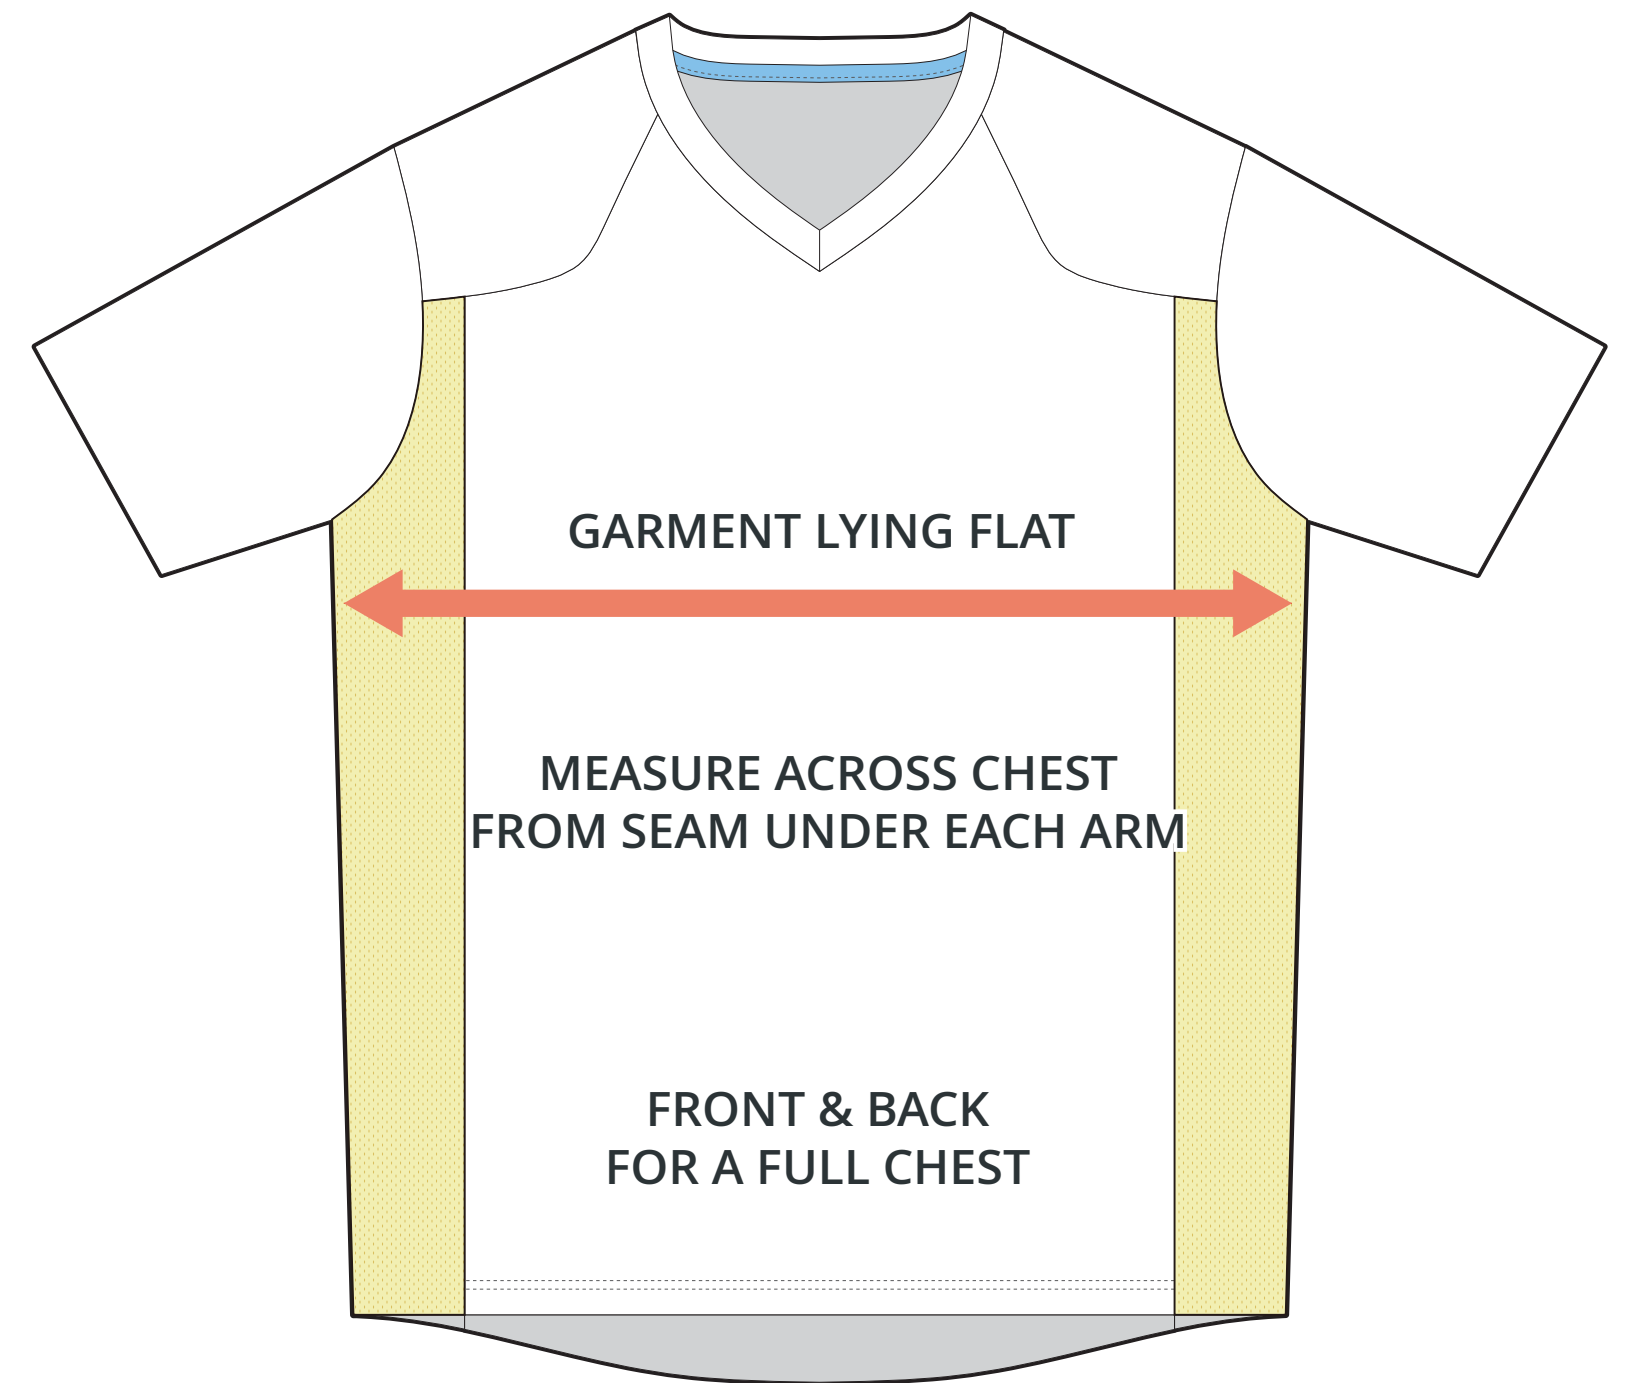

SIZING CHART

VER: 2022.1

NP ALUMNI FANWEAR JERSEY

PART NUMBER : WBB-SP-FB60

ADULT SIZING

SIZING CHART(inches)	S	M	L	XL	2XL
1/2 Chest	17.72	18.70	19.69	20.67	21.65
Back length (From CB)	25.20	25.98	26.77	27.56	28.35

SIZING CHART(cm)	S	M	L	XL	2XL
1/2 Chest	45.00	47.50	50.00	52.50	55.00
Back length (From CB)	64.00	66.00	68.00	70.00	72.00

HALF CHEST FULL CHEST

To find your size, compare measurements with a similar garment that fits you well.