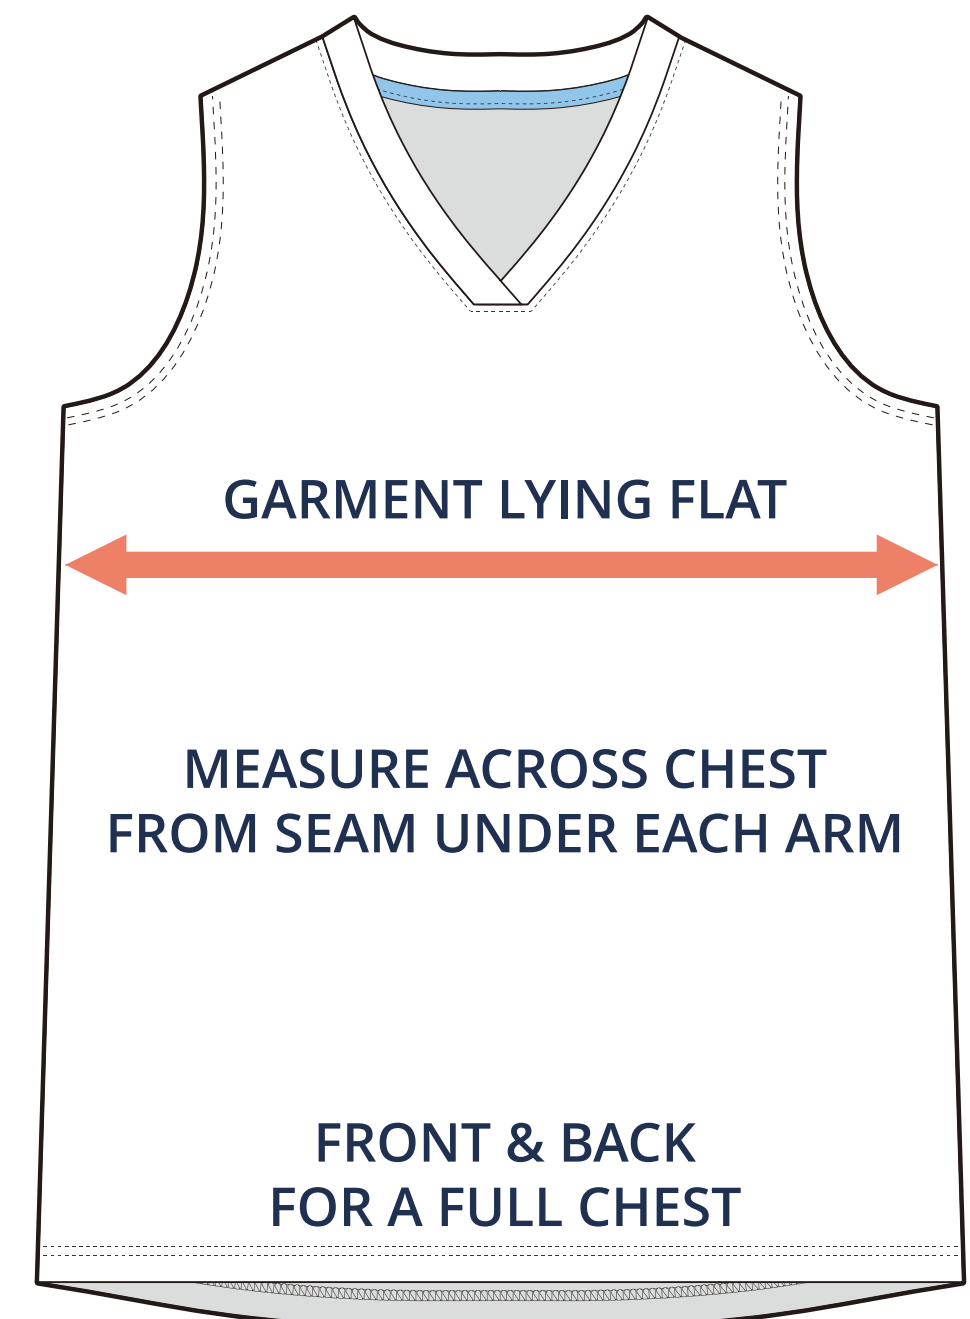

SIZING CHART

VER: 2022.1

RACERBACK SLEEVELESS JERSEY

PART NUMBER: WBB-SP-FH10

ADULT SIZING

SIZING CHART(inches)	XS	S	M	L	XL	2XL	3XL
1/2 Chest	16.54	17.72	18.90	20.08	21.26	22.44	23.62
Front length (HSP)	25.59	26.38	27.17	27.95	28.74	29.53	30.31
Back length (From CB)	26.57	27.36	28.15	28.94	29.72	30.51	31.30

SIZING CHART(cm)	XS	S	M	L	XL	2XL	3XL
1/2 Chest	42.00	45.00	48.00	51.00	54.00	57.00	60.00
Front length (HSP)	65.00	67.00	69.00	71.00	73.00	75.00	77.00
Back length (From CB)	67.50	69.50	71.50	73.50	75.50	77.50	79.50

GIRLS SIZING

SIZING CHART(inches)	GXS	GS	GM	GL
1/2 Chest	13.39	14.17	14.96	15.75
Front length (HSP)	19.29	20.87	22.44	24.02
Back length (HSP)	20.39	21.85	23.43	25.00

SIZING CHART(cm)	GXS	GS	GM	GL
1/2 Chest	34.00	36.00	38.00	40.00
Front length (HSP)	49.00	53.00	57.00	61.00
Back length (HSP)	51.80	55.50	59.50	63.50

HALF CHEST FULL CHEST

To find your size, compare measurements with a similar garment that fits you well.