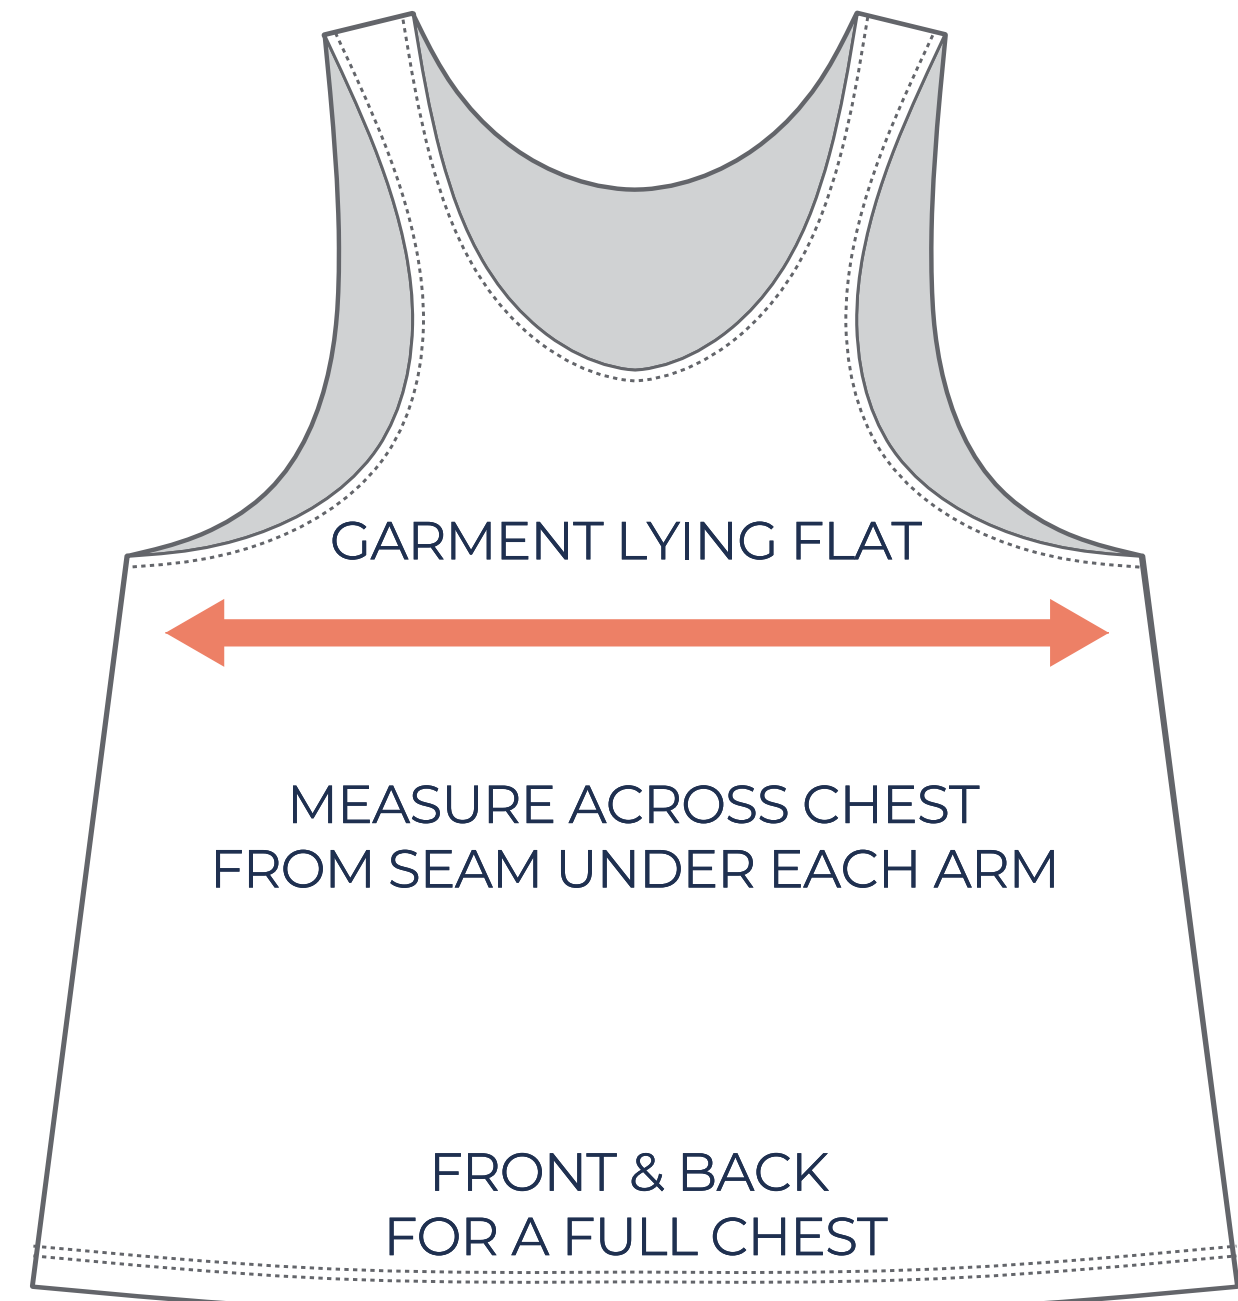

SIZING CHART

VER: 2022.1

REVERSIBLE RACERBACK VEST - MESH

PART NUMBER : WBB-SP-FH20

ADULT SIZING

SIZING CHART(inches)	S	M	L	XL	2XL
Front length (HSP)	21.50	22.99	24.49	25.98	27.56
1/2 Chest	17.52	17.99	19.02	20.00	20.98

SIZING CHART(cm)	S	M	L	XL	2XL
Front length (HSP)	54.60	58.40	62.20	66.00	70.00
1/2 Chest	44.50	45.70	48.30	50.80	53.30

GIRLS SIZING

SIZING CHART(inches)	GXS	GS	GM	GL	GXL
Front length (HSP)	17.52	18.31	19.09	19.88	20.67
1/2 Chest	13.58	14.37	15.16	15.94	16.73

SIZING CHART(cm)	GXS	GS	GM	GL	GXL
Front length (HSP)	44.50	46.50	48.50	50.50	52.50
1/2 Chest	34.50	36.50	38.50	40.50	42.50

HALF CHEST FULL CHEST

To find your size, compare measurements with a similar garment that fits you well.