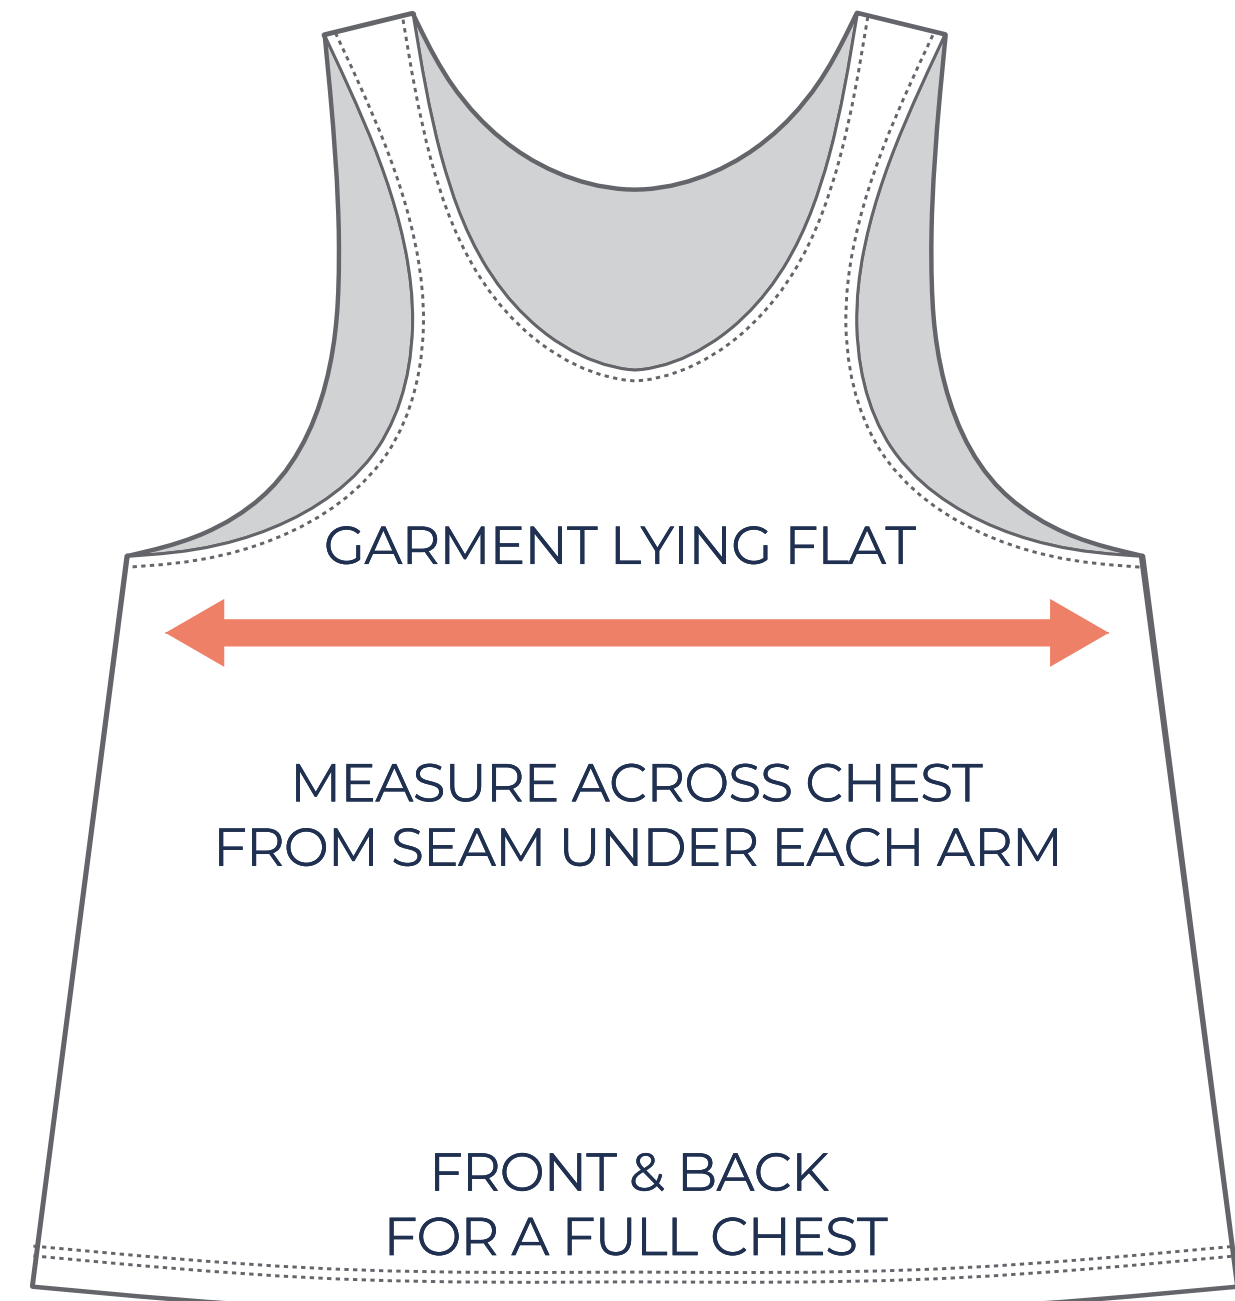

SIZING CHART

VER: 2022.1

REVERSIBLE RACERBACK VEST - MWICK

PART NUMBER : WBB-SP-FH21

ADULT SIZING

SIZING CHART(inches)	S	M	L	XL	2XL
Front length (HSP)	21.50	22.99	24.49	25.98	27.56
1/2 Chest	17.52	17.99	19.02	20.00	20.98

SIZING CHART(cm)	S	M	L	XL	2XL
Front length (HSP)	54.60	58.40	62.20	66.00	70.00
1/2 Chest	44.50	45.70	48.30	50.80	53.30

GIRLS SIZING

SIZING CHART(inches)	GXS	GS	GM	GL	GXL
Front length (HSP)	17.52	18.31	19.09	19.88	20.67
1/2 Chest	13.58	14.37	15.16	15.94	16.73

SIZING CHART(cm)	GXS	GS	GM	GL	GXL
Front length (HSP)	44.50	46.50	48.50	50.50	52.50
1/2 Chest	34.50	36.50	38.50	40.50	42.50

HALF CHEST FULL CHEST

To find your size, compare measurements with a similar garment that fits you well.