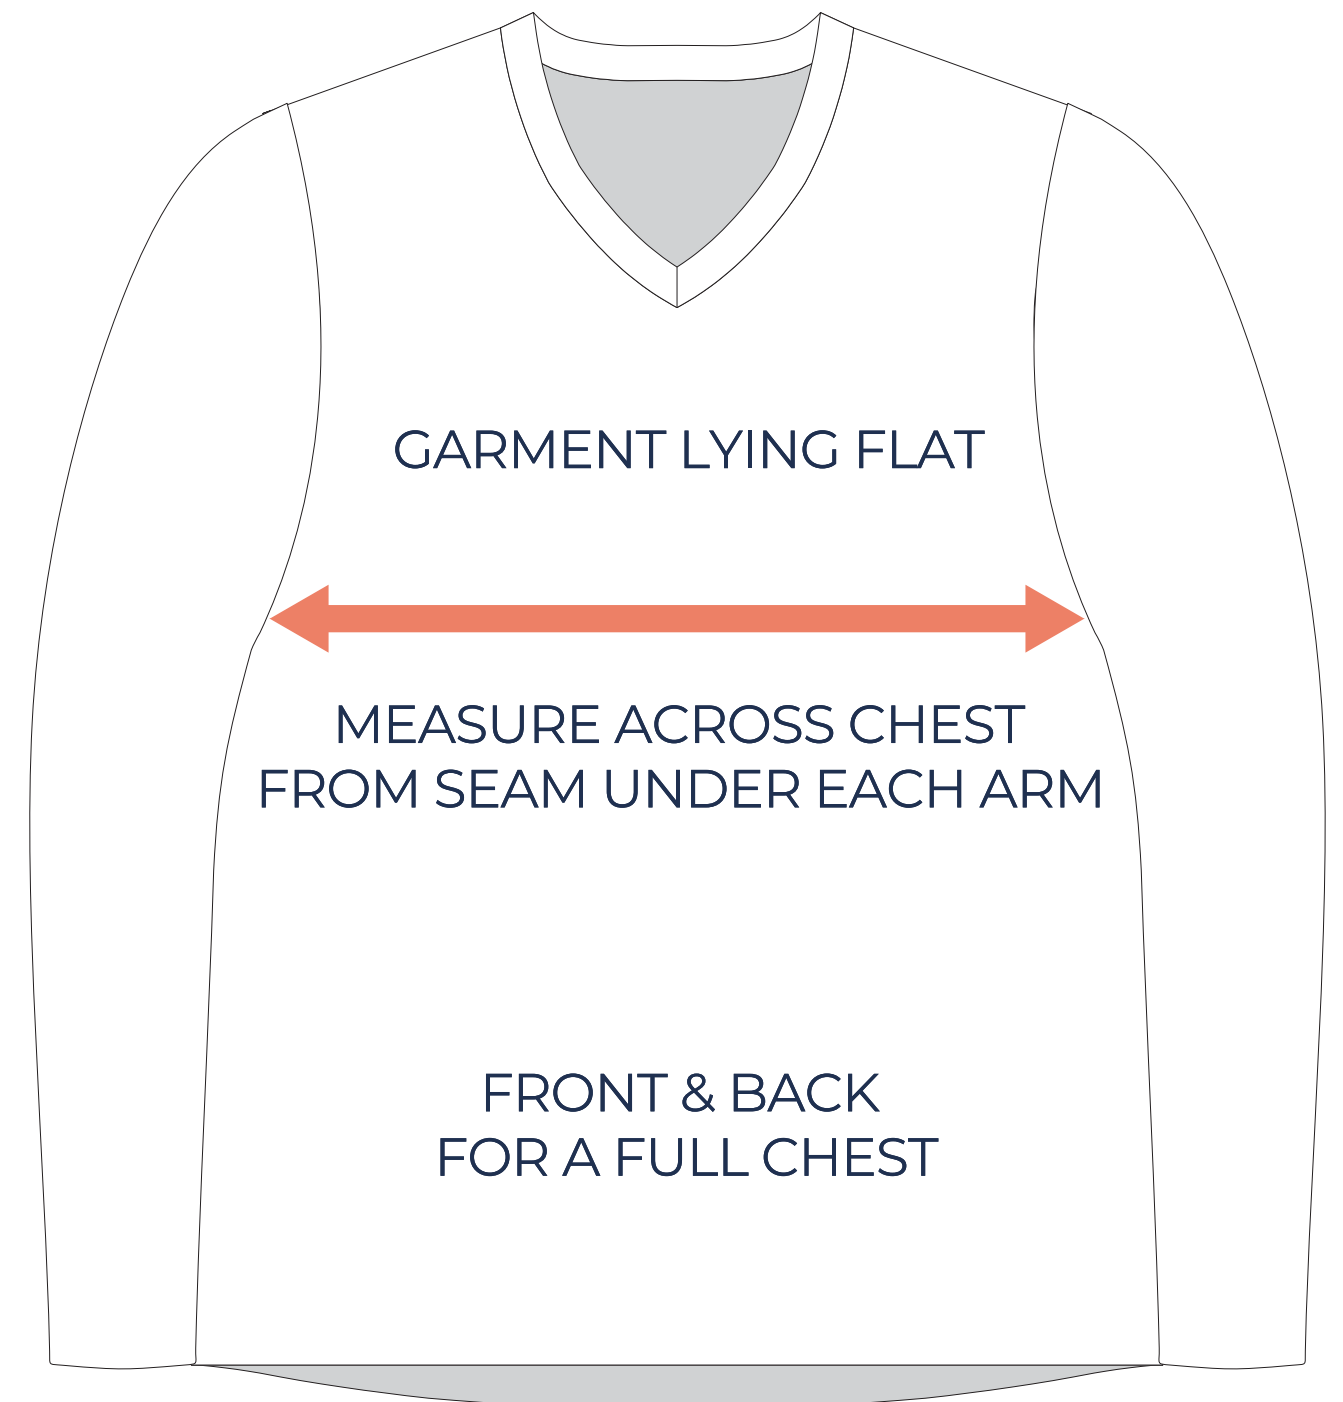

SIZING CHART

VER: 2022.1

PREMIUM SOCCER GOALIE JERSEY - PADDED

PART NUMBER : WBB-SP-SO5

ADULT SIZING

SIZING CHART(inches)	XS	S	M	L	XL	2XL	3XL
1/2 Chest	17.72	18.90	20.08	21.26	22.44	23.62	24.80
Front length (HSP)	25.59	26.38	27.17	27.95	28.74	29.53	30.31

SIZING CHART(cm)	XS	S	M	L	XL	2XL	3XL
1/2 Chest	45.00	48.00	51.00	54.00	57.00	60.00	63.00
Front length (HSP)	65.00	67.00	69.00	71.00	73.00	75.00	77.00

HALF CHEST FULL CHEST

To find your size, compare measurements with a similar garment that fits you well.