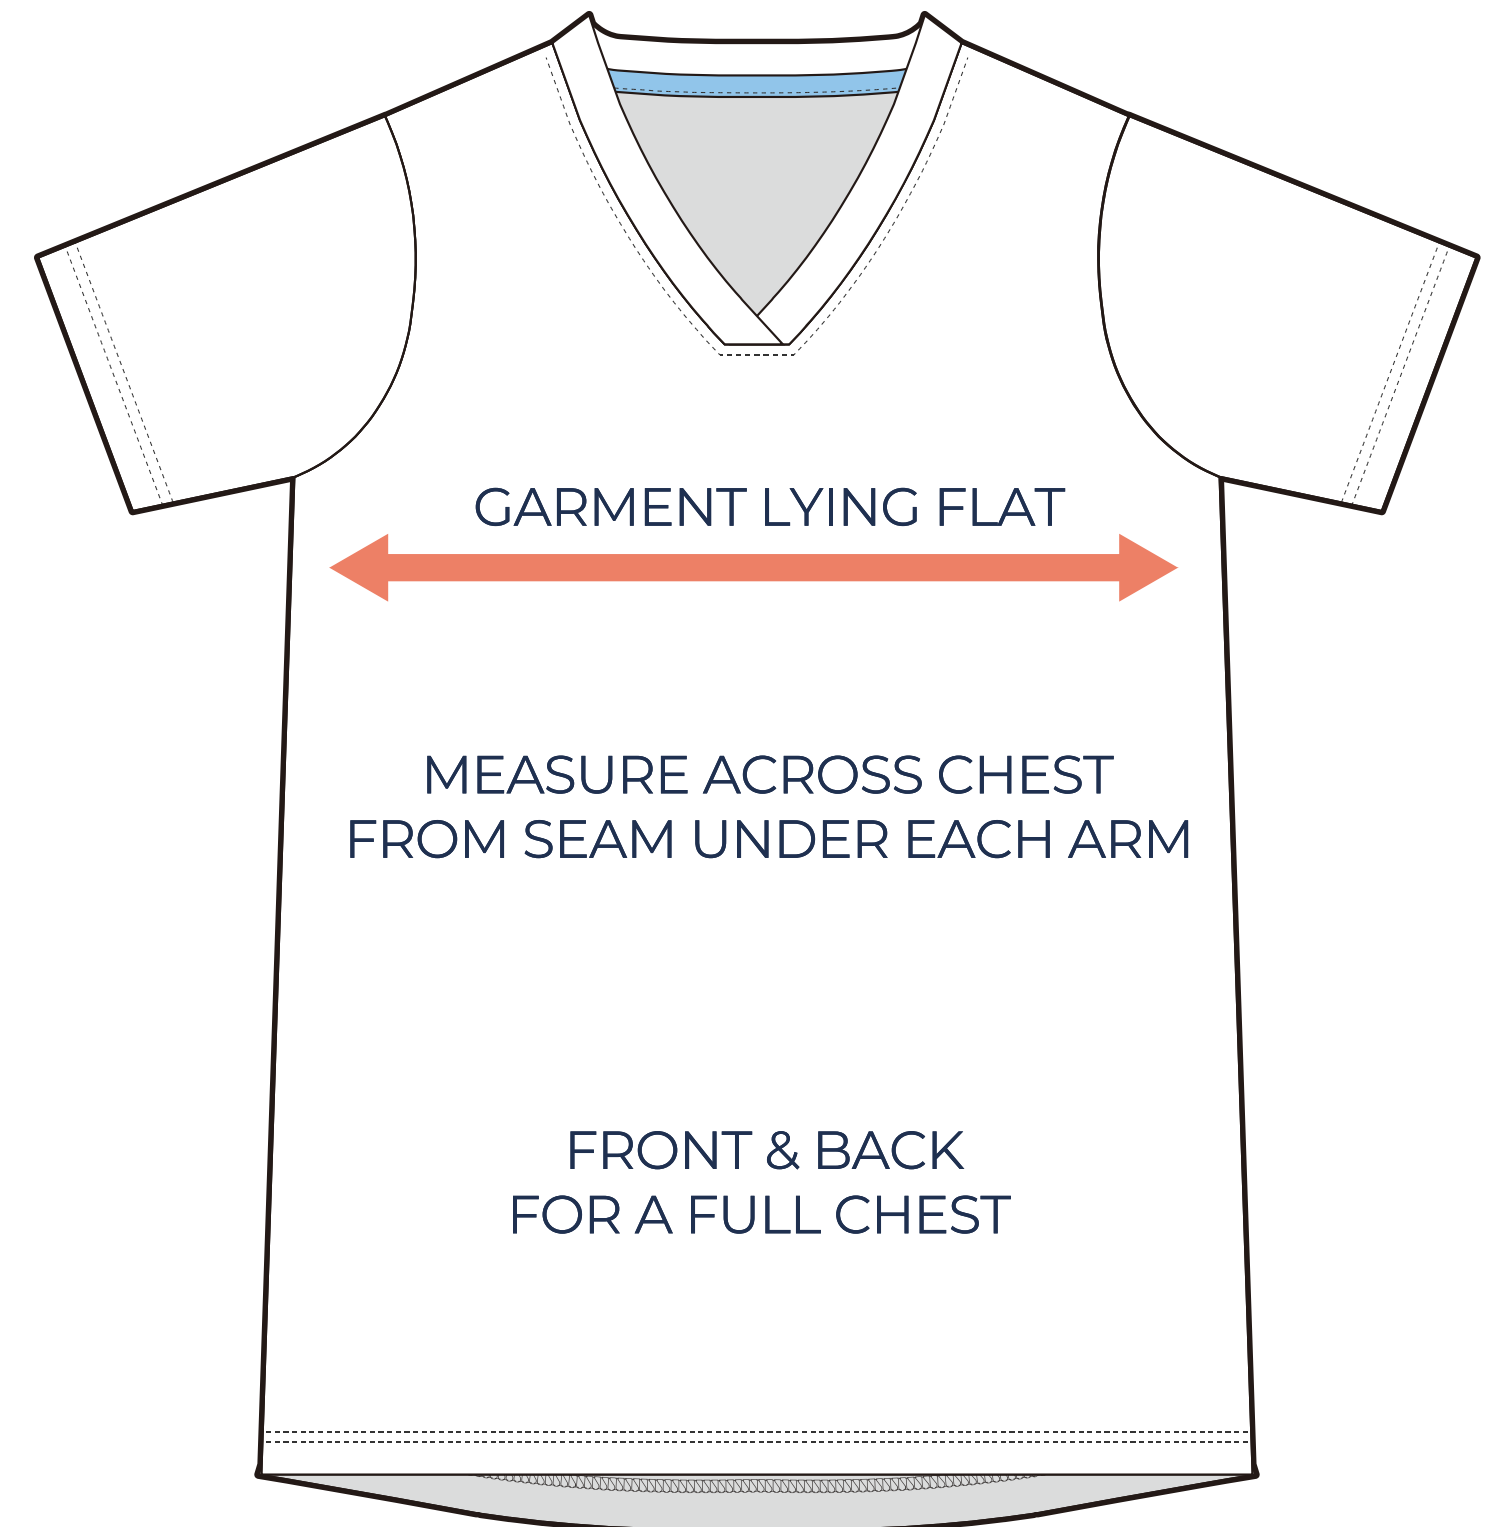

SIZING CHART

VER: 2022.1

PREMIER SHORT SLEEVE JERSEY

PART NUMBER : WBB-SP-VB2

ADULT SIZING

SIZING CHART(inches)	XS	S	M	L	XL	2XL	3XL
1/2 Chest	16.54	17.72	18.90	20.08	21.26	22.44	23.62
Front length (HSP)	25.59	26.38	27.17	27.95	28.74	29.53	30.31
Back length (From CB)	26.57	27.36	28.15	28.94	29.72	30.51	31.30

SIZING CHART(cm)	XS	S	M	L	XL	2XL	3XL
1/2 Chest	42.00	45.00	48.00	51.00	54.00	57.00	60.00
Front length (HSP)	65.00	67.00	69.00	71.00	73.00	75.00	77.00
Back length (From CB)	67.50	69.50	71.50	73.50	75.50	77.50	79.50

GIRLS SIZING

SIZING CHART(inches)	GS	GM	GL
1/2 Chest	14.17	14.96	15.75
Front length (HSP)	20.87	22.44	24.02
Back length (From CB)	21.85	23.43	25.00

SIZING CHART(cm)	GS	GM	GL
1/2 Chest	36.00	38.00	40.00
Front length (HSP)	53.00	57.00	61.00
Back length (From CB)	55.50	59.50	63.50

HALF CHEST FULL CHEST

To find your size, compare measurements with a similar garment that fits you well.