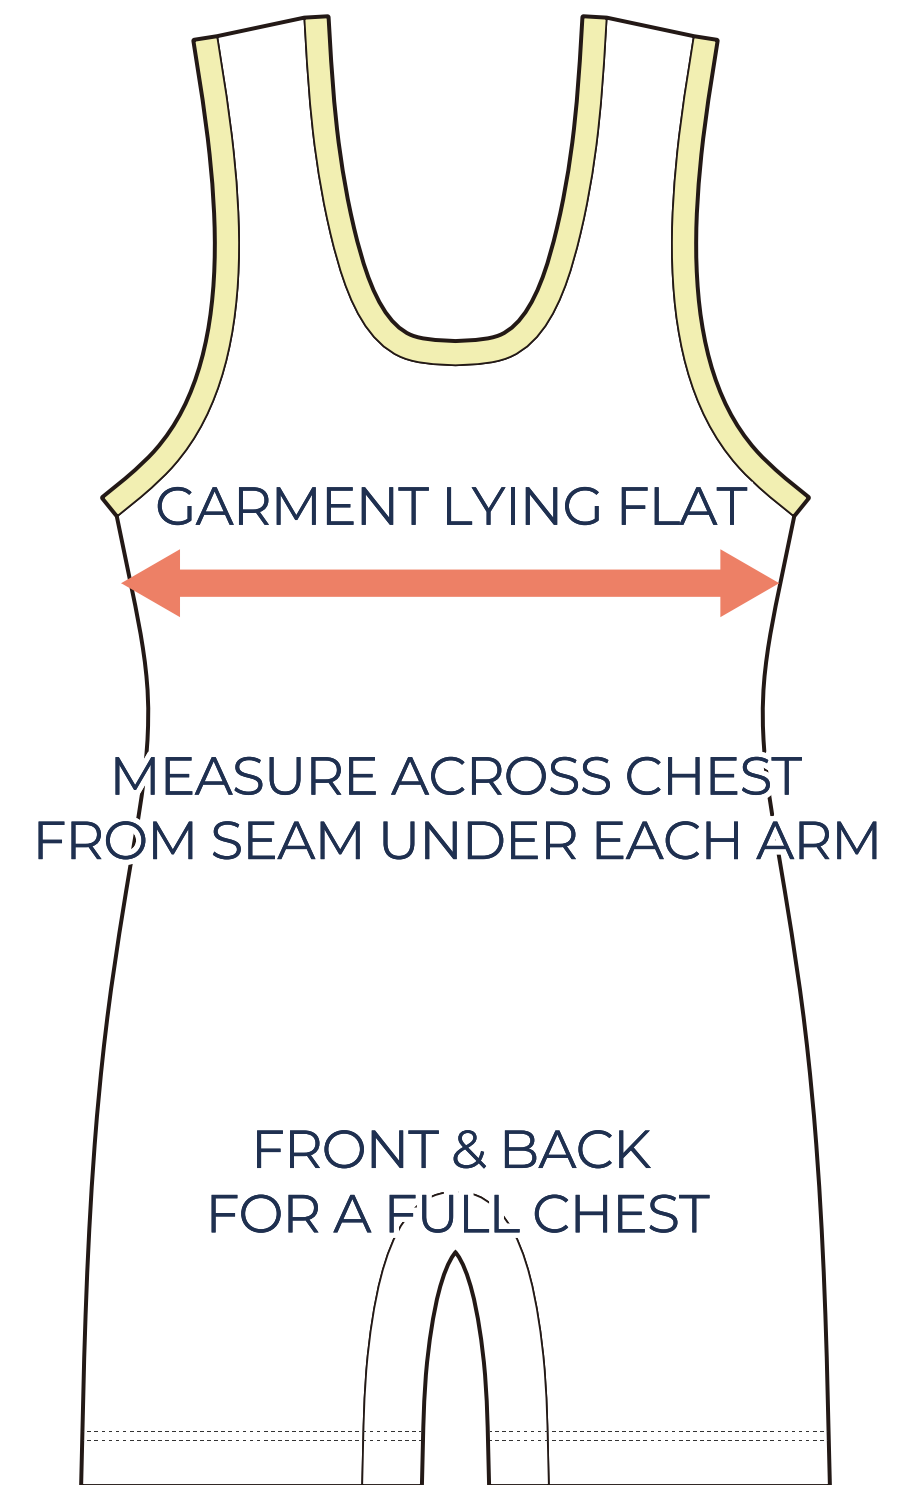

SIZING CHART

VER: 2022.1

ELITE WRESTLING SINGLET

PART NUMBER : WBB-SP-WR1

ADULT SIZING

SIZING CHART(inches)	S	M	L	XL	2XL
1/2 Chest	13.39	14.17	14.96	15.75	16.54
Front length (HSP)	29.53	30.31	31.10	31.89	32.68

SIZING CHART(cm)	S	M	L	XL	2XL
1/2 Chest	34.00	36.00	38.00	40.00	42.00
Front length (HSP)	75.00	77.00	79.00	81.00	83.00

GIRLS SIZING

SIZING CHART(inches)	GS	GM	GL	GXL
1/2 Chest	10.63	11.42	12.20	12.60
Front length (HSP)	25.20	25.98	26.77	27.56

SIZING CHART(cm)	GS	GM	GL	GXL
1/2 Chest	27.00	29.00	31.00	32.00
Front length (HSP)	64.00	66.00	68.00	70.00

HALF CHEST FULL CHEST

To find your size, compare measurements with a similar garment that fits you well.