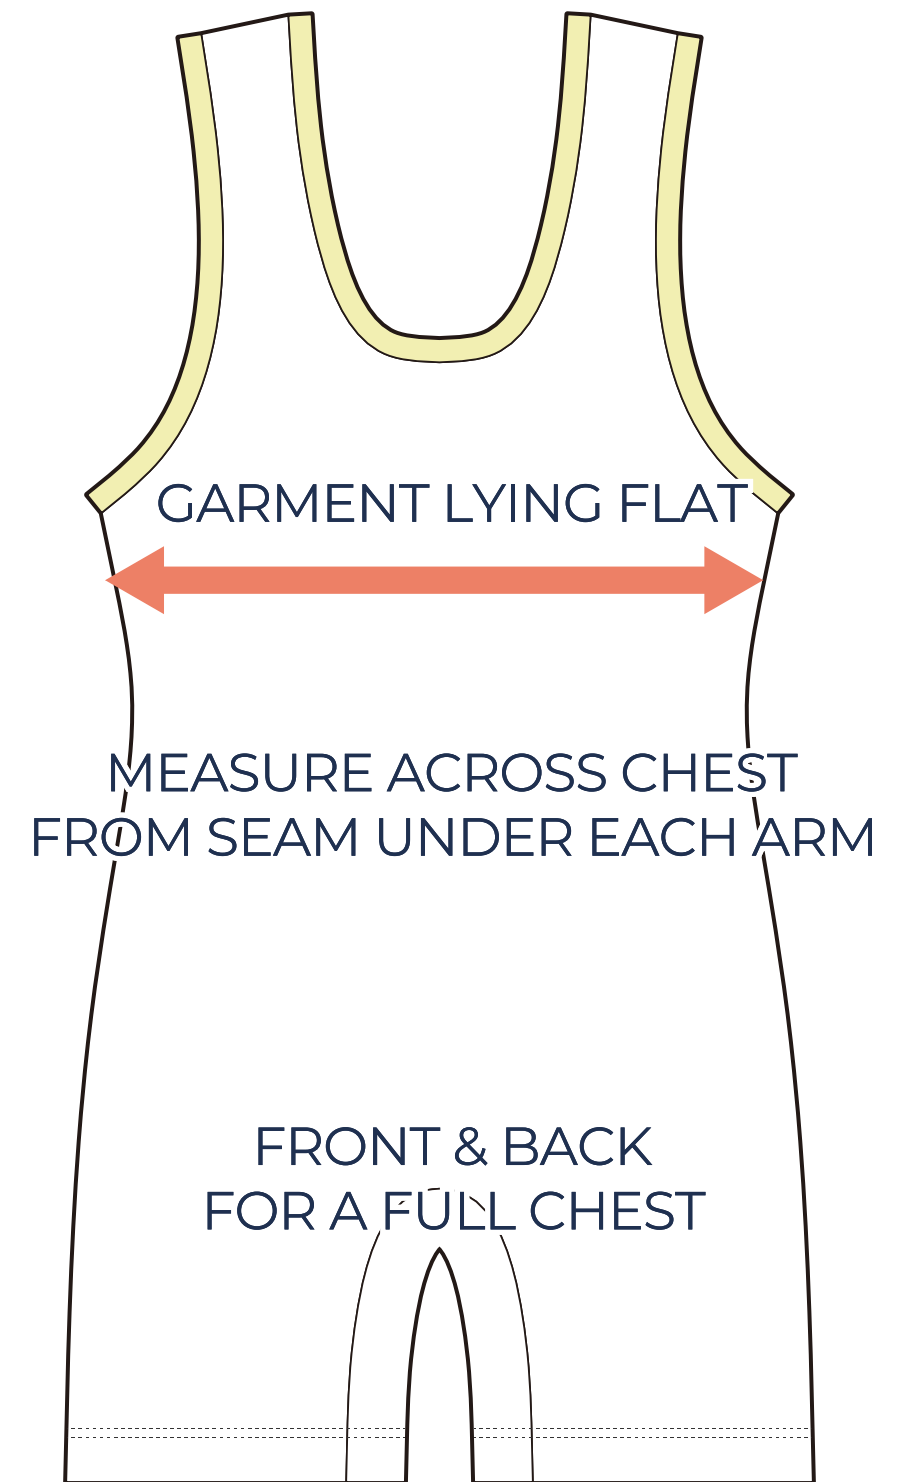

SIZING CHART

VER: 2022.1

PREMIUM WRESTLING SINGLET

PART NUMBER : WBB-SP-WR2

ADULT SIZING

SIZING CHART(inches)	S	M	L	XL	2XL
1/2 Chest	13.39	14.17	14.96	15.75	16.54
Front length (HSP)	29.53	30.31	31.10	31.89	32.68

SIZING CHART(cm)	S	M	L	XL	2XL
1/2 Chest	34.00	36.00	38.00	40.00	42.00
Front length (HSP)	75.00	77.00	79.00	81.00	83.00

GIRLS SIZING

SIZING CHART(inches)	GS	GM	GL	GXL
1/2 Chest	10.63	11.42	12.20	12.60
Front length (HSP)	25.20	25.98	26.77	27.56

SIZING CHART(cm)	GS	GM	GL	GXL
1/2 Chest	27.00	29.00	31.00	32.00
Front length (HSP)	64.00	66.00	68.00	70.00

HALF CHEST FULL CHEST

To find your size, compare measurements with a similar garment that fits you well.