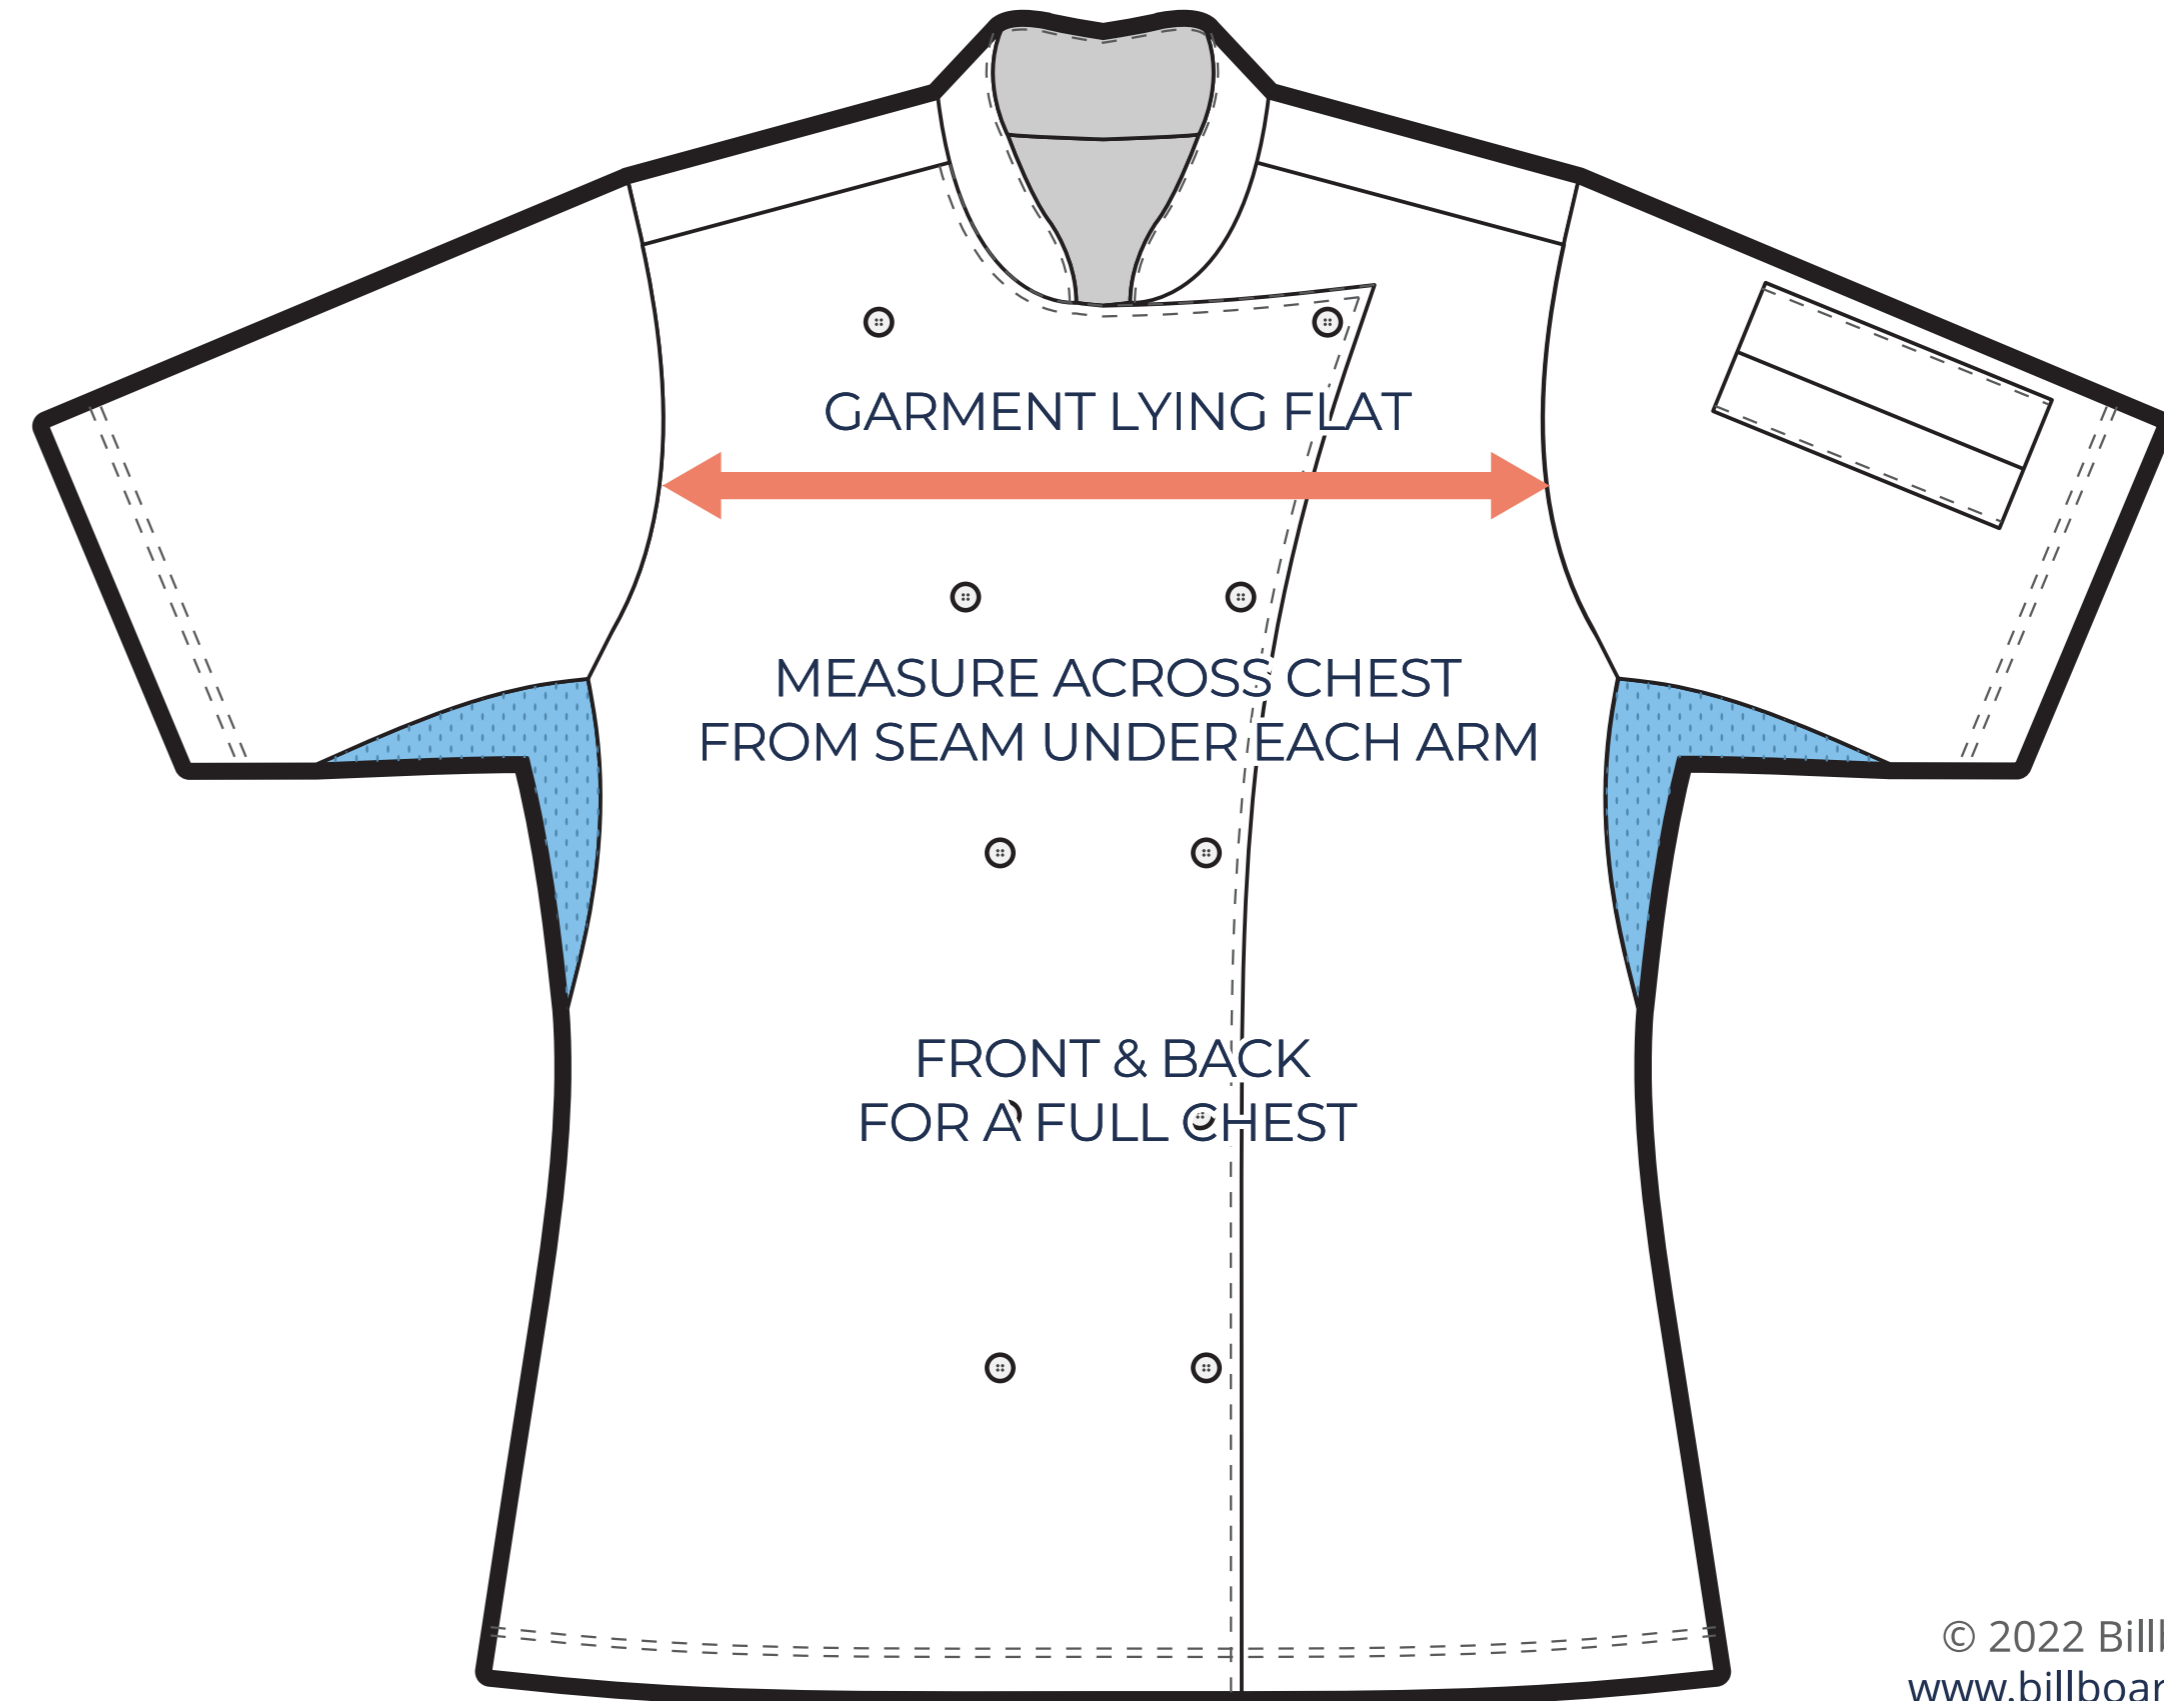

SIZING CHART

VER: 2022.1

WOMEN'S NOMA SHORT SLEEVE CHEF COAT CREW NECK SHIRT

PART NUMBER : WBB-SS-CCT

ADULT SIZING

SIZING CHART(inches)	S	M	L	XL	2XL	3XL	4XL	5XL
Front length (HSP)	27.95	29.13	30.31	31.10	31.89	32.68	33.46	34.25
1/2 Chest	18.50	21.26	23.62	24.80	25.98	27.17	28.35	29.53

SIZING CHART(cm)	S	M	L	XL	2XL	3XL	4XL	5XL
Front length (HSP)	71	74	77	79	81	83	85	87
1/2 Chest	47	54	60	63	66	69	72	75

YOUTH SIZING

SIZING CHART(inches)	YS	YM	YL	YXL
Front length (HSP)	23.23	24.41	25.59	26.77
1/2 Chest	13.78	14.96	16.14	17.32

SIZING CHART(cm)	YS	YM	YL	YXL
Front length (HSP)	59	62	65	68
1/2 Chest	35	38	41	44

HALF CHEST FULL CHEST

To find your size, compare measurements with a similar garment that fits you well.