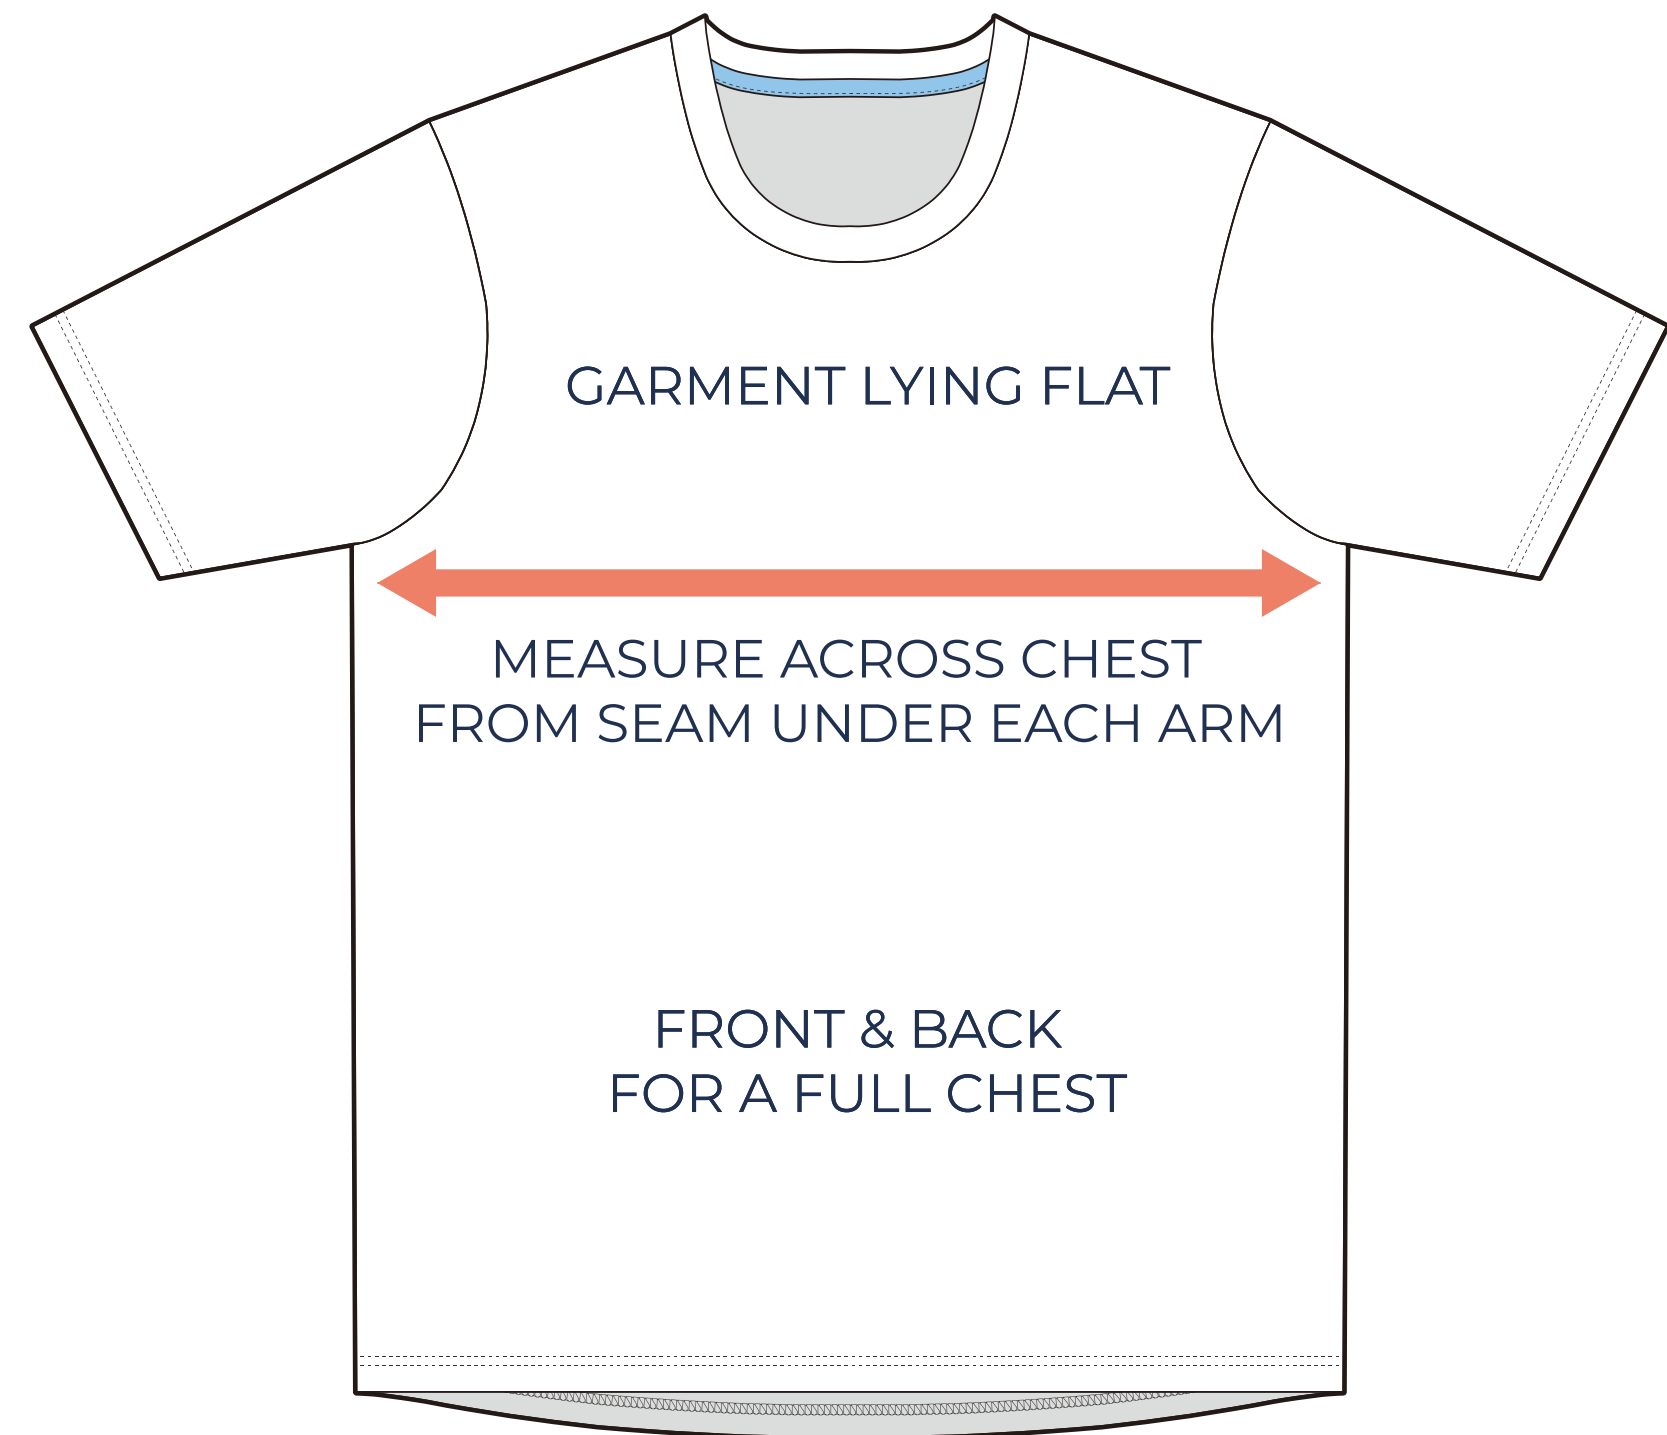

SIZING CHART

VER: 2022.1

WORKHORSE SHORT SLEEVE CREW NECK - RELAXED FIT

PART NUMBER: WBB-SS-CR3

ADULT SIZING

SIZING CHART(inches)	XS	S	M	L	XL	2XL	3XL	4XL
1/2 Chest	17.72	18.90	20.08	21.26	22.83	24.41	25.98	27.56
Front length (HSP)	25.79	26.57	27.36	28.15	28.94	29.72	30.51	31.30
Back length (HSP)	25.79	26.57	27.36	28.15	28.94	29.72	30.51	31.30

SIZING CHART(cm)	XS	S	M	L	XL	2XL	3XL	4XL
1/2 Chest	45	48	51	54	58	62	66	70
Front length (HSP)	65.5	67.5	69.5	71.5	73.5	75.5	77.5	79.5
Back length (HSP)	65.5	67.5	69.5	71.5	73.5	75.5	77.5	79.5

GIRLS SIZING

SIZING CHART(inches)	GS	GM	GL
1/2 Chest	15.35	16.14	16.93
Front length (HSP)	21.65	23.23	24.80
Back length (HSP)	21.65	23.23	24.80

SIZING CHART(cm)	GS	GM	GL
1/2 Chest	39	41	43
Front length (HSP)	55	59	63
Back length (HSP)	55	59	63

HALF CHEST
FULL CHEST

To find your size, compare measurements with a similar garment that fits you well.