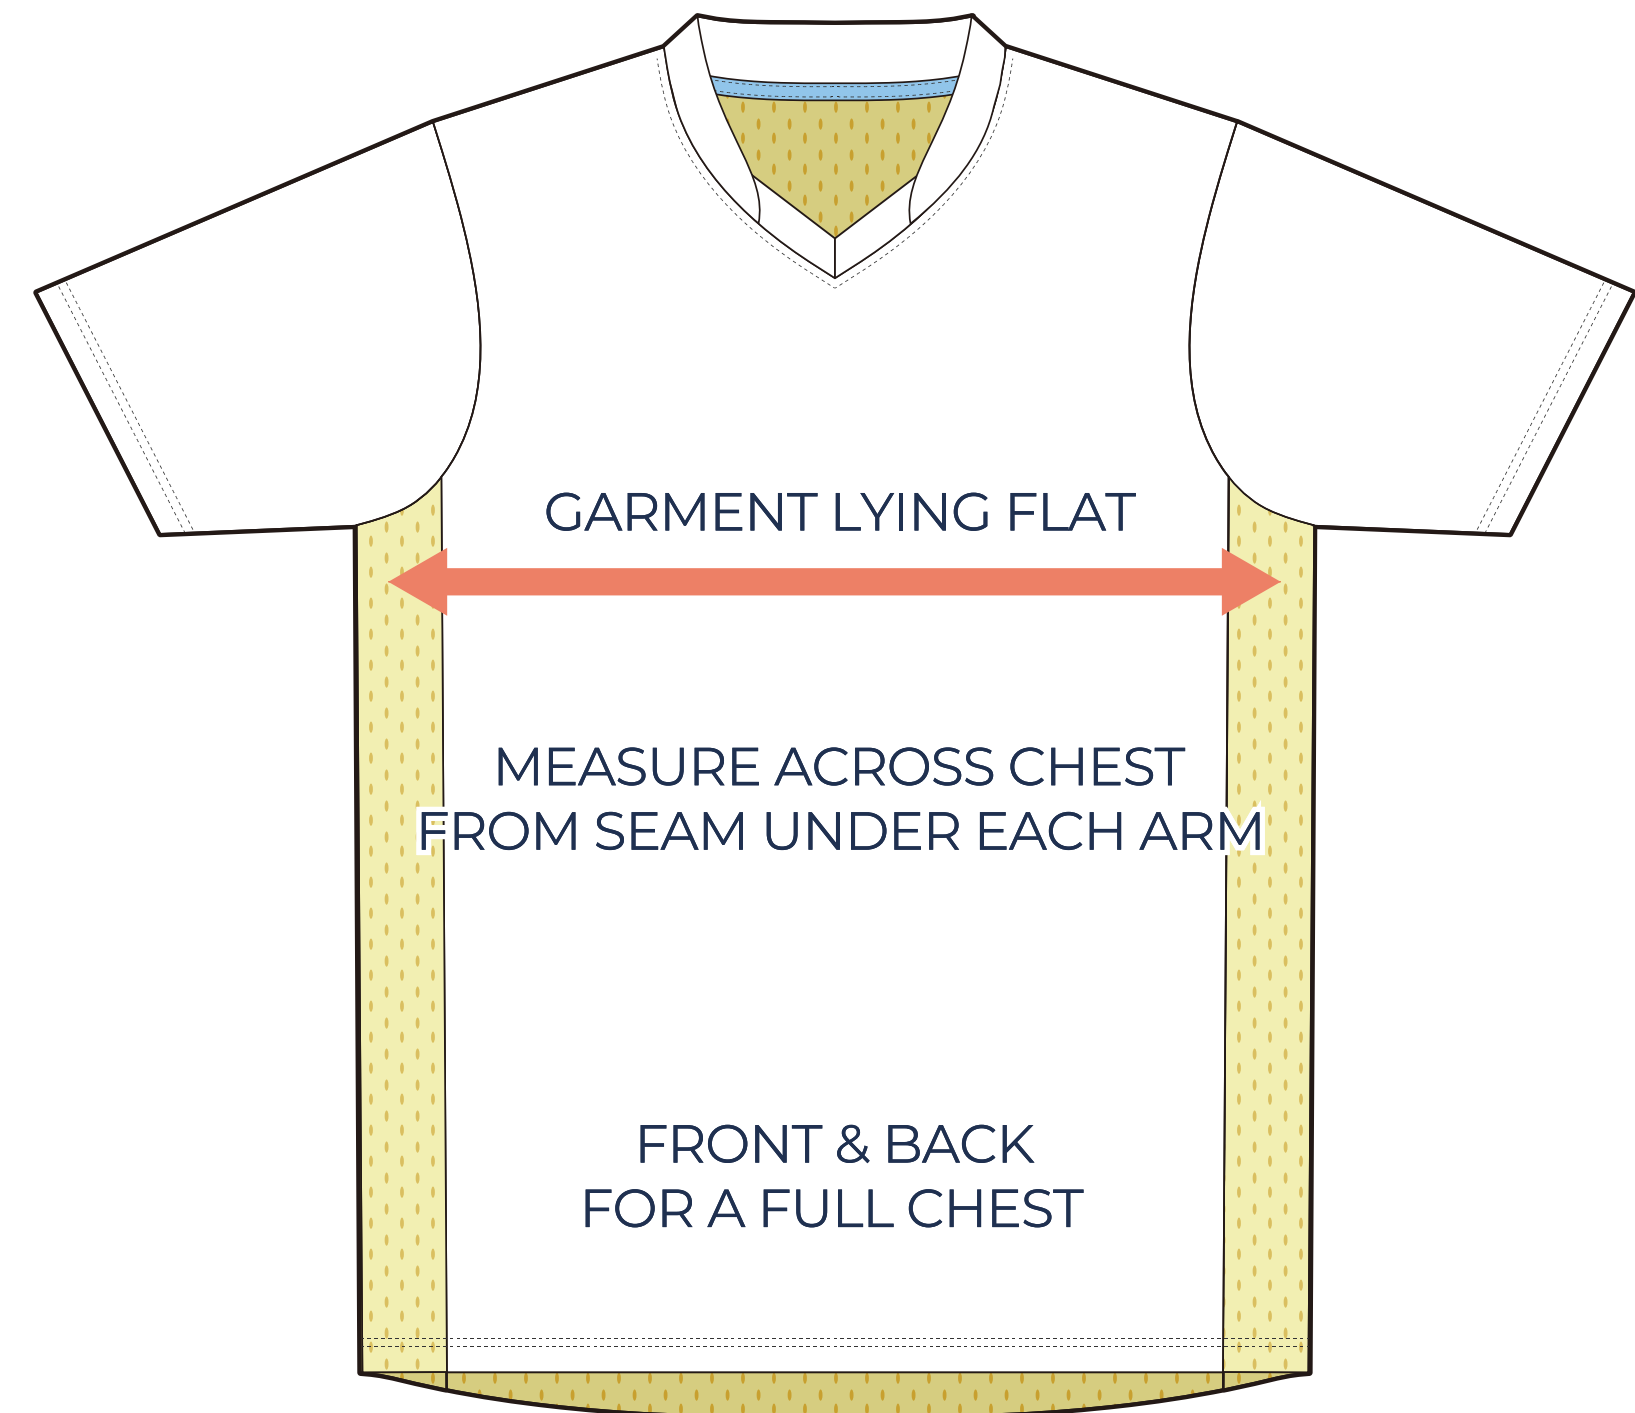

SIZING CHART

VER: 2022.1

PREMIUM SHORT SLEEVE MODIFIED CREW NECK SHIRT

PART NUMBER : WBB-SS-CR5

ADULT SIZING

SIZING CHART(cm)	XS	S	M	L	XL	2XL	3XL
1/2 Chest	17.72	18.90	20.08	21.26	22.44	23.62	24.80
Front length (HSP)	25.59	26.38	27.17	27.95	28.74	29.53	30.31

SIZING CHART(cm)	XS	S	M	L	XL	2XL	3XL
1/2 Chest	45.00	48.00	51.00	54.00	57.00	60.00	63.00
Front length (HSP)	65.00	67.00	69.00	71.00	73.00	75.00	77.00

HALF CHEST FULL CHEST

To find your size, compare measurements with a similar garment that fits you well.