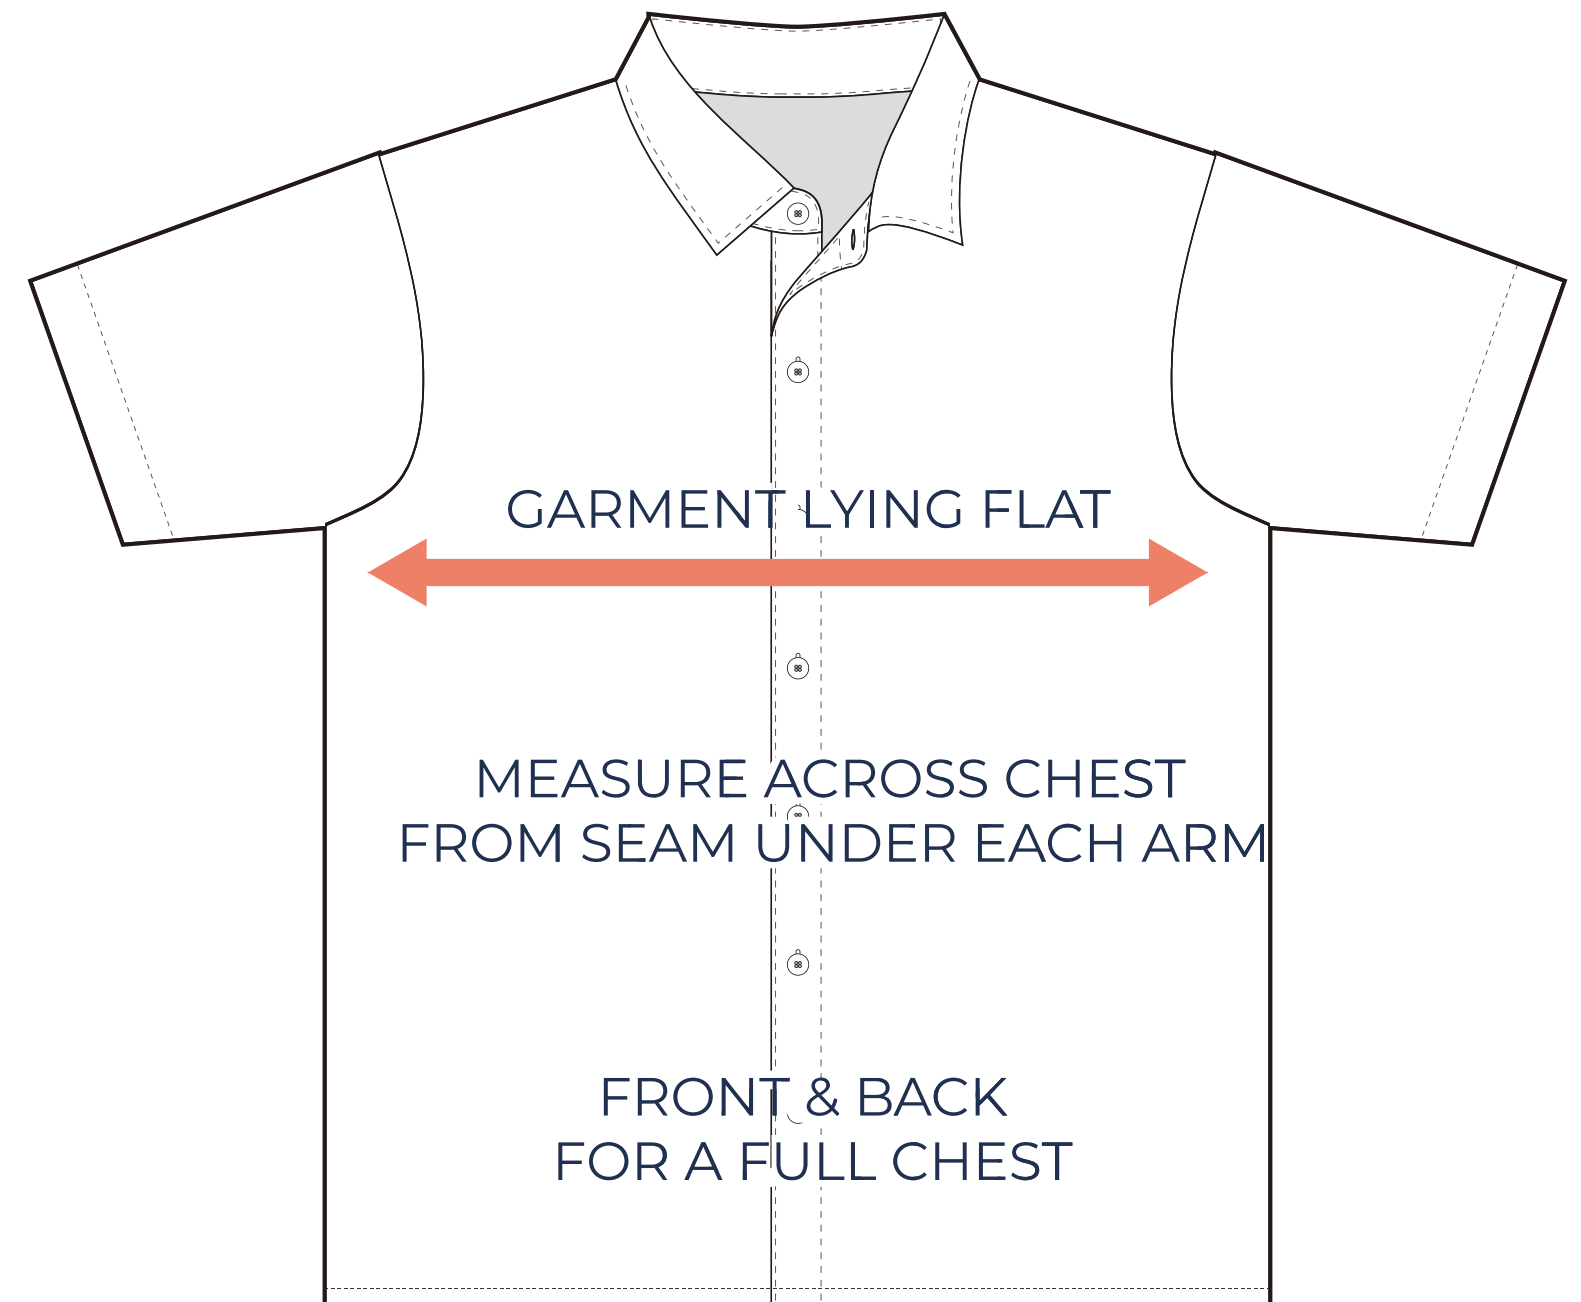

SIZING CHART

VER: 2022.1

BEACHCOMBER FULL BUTTON POLO - RELAXED FIT

PART NUMBER: WBB-SS-PR5

ADULT SIZING

SIZING CHART(inches)	6	8	10	12	14	16
Front length (HSP)	24.80	25.59	27.17	28.35	29.53	30.31
1/2 Chest	18.11	18.90	20.47	21.26	23.23	25.59

SIZING CHART(cm)	6	8	10	12	14	16
Front length (HSP)	63.00	65.00	69.00	72.00	75.00	77.00
1/2 Chest	46.00	48.00	52.00	54.00	59.00	65.00

FULL CHEST

To find your size, compare measurements with a similar garment that fits you well.