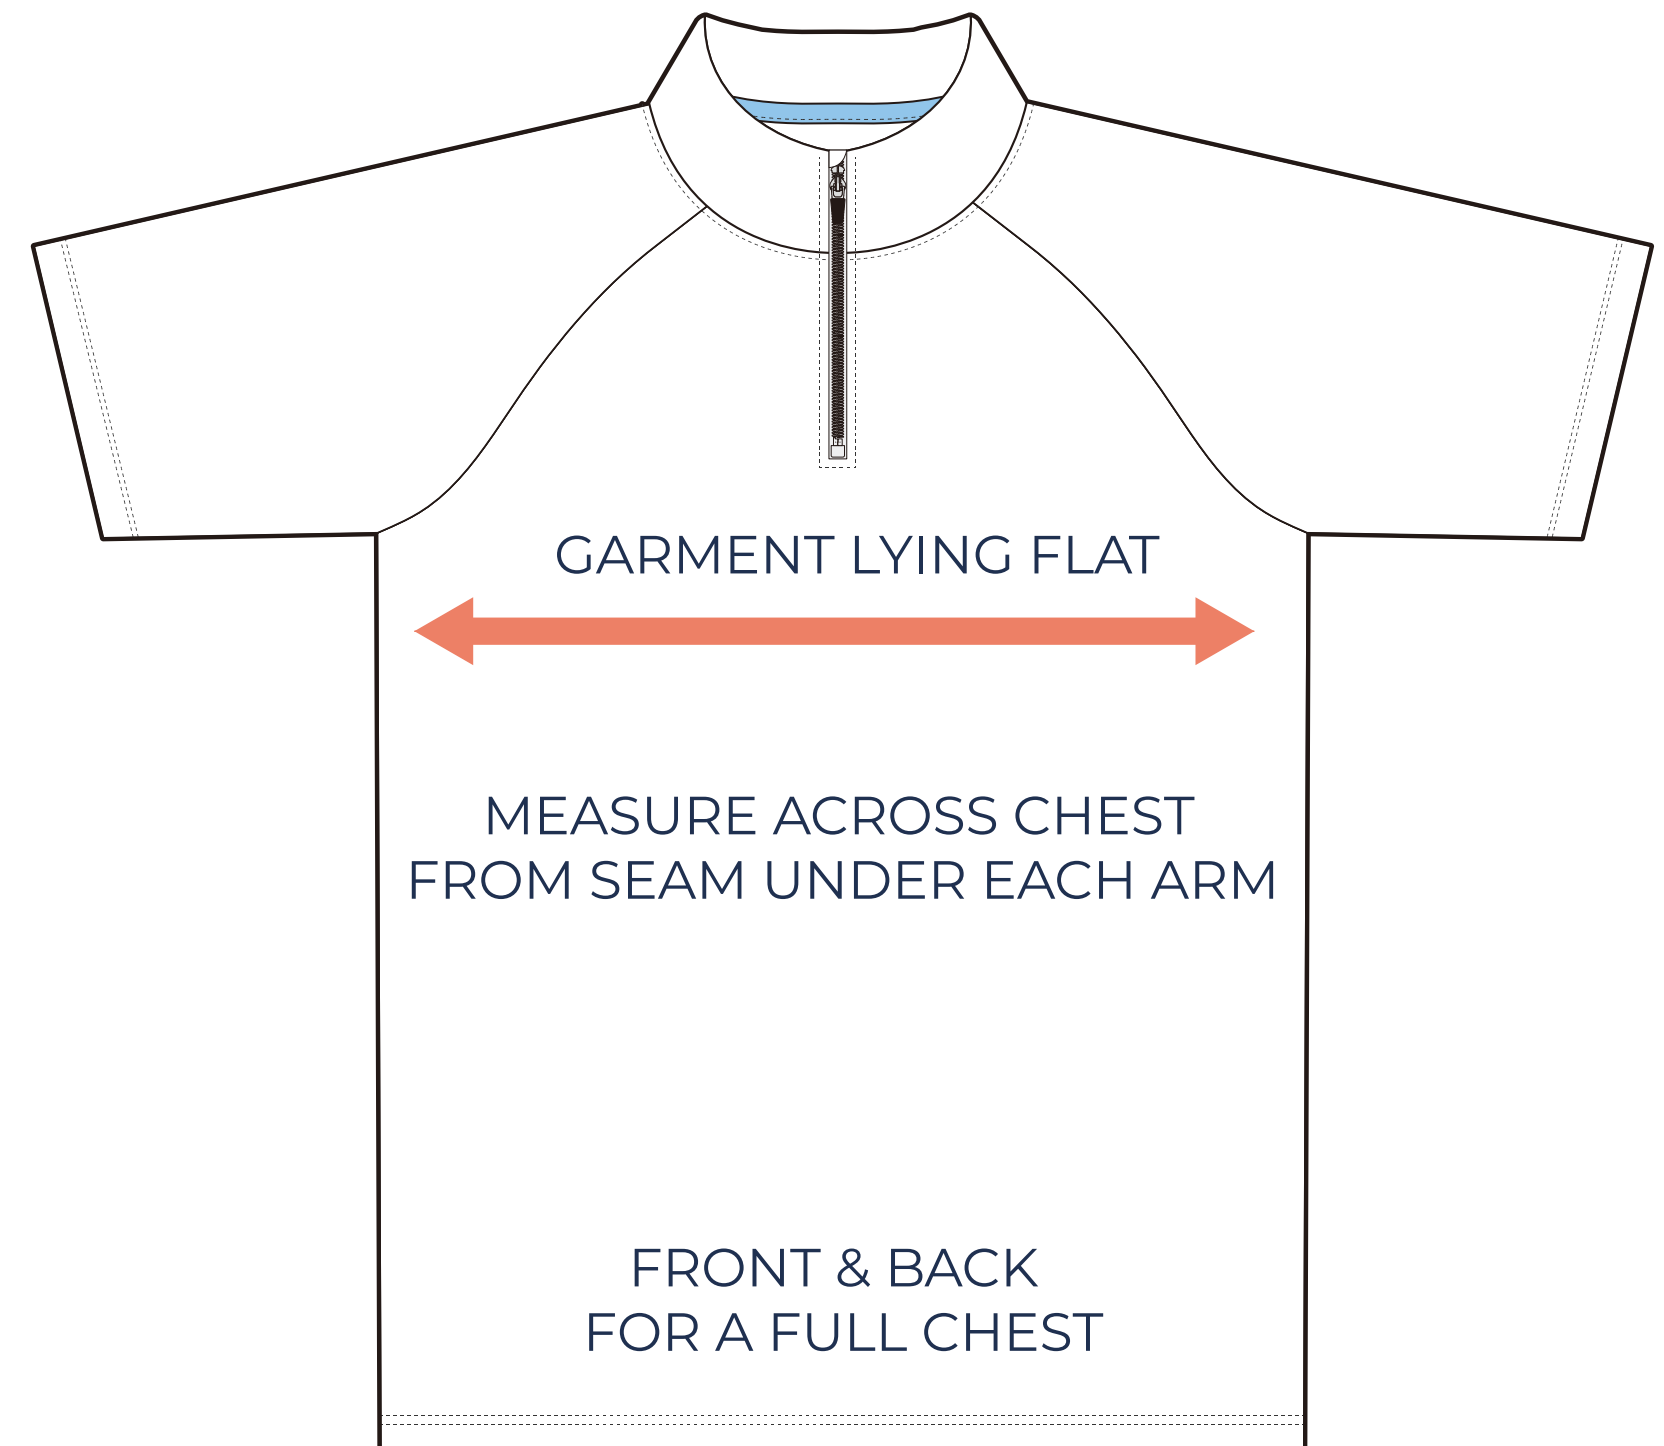

SIZING CHART

VER: 2022.1

EXECUTIVE 1/4 ZIP SHORT SLEEVE - RELAXED FIT

PART NUMBER: WBB-SS-ZR1

HALF CHEST FULL CHEST

ADULT SIZING

SIZING CHART(inches)	XS	S	M	L	XL	2XL	3XL
1/2 Chest	16.54	17.72	18.90	20.08	21.26	22.44	23.62
Front length (HSP)	25.59	26.38	27.17	27.95	28.74	29.53	30.31
Back length (HSP)	25.59	26.38	27.17	27.95	28.74	29.53	30.31

SIZING CHART(cm)	XS	S	M	L	XL	2XL	3XL
1/2 Chest	42.00	45.00	48.00	51.00	54.00	57.00	60.00
Front length (HSP)	65.00	67.00	69.00	71.00	73.00	75.00	77.00
Back length (HSP)	65.00	67.00	69.00	71.00	73.00	75.00	77.00

To find your size, compare measurements with a similar garment that fits you well.