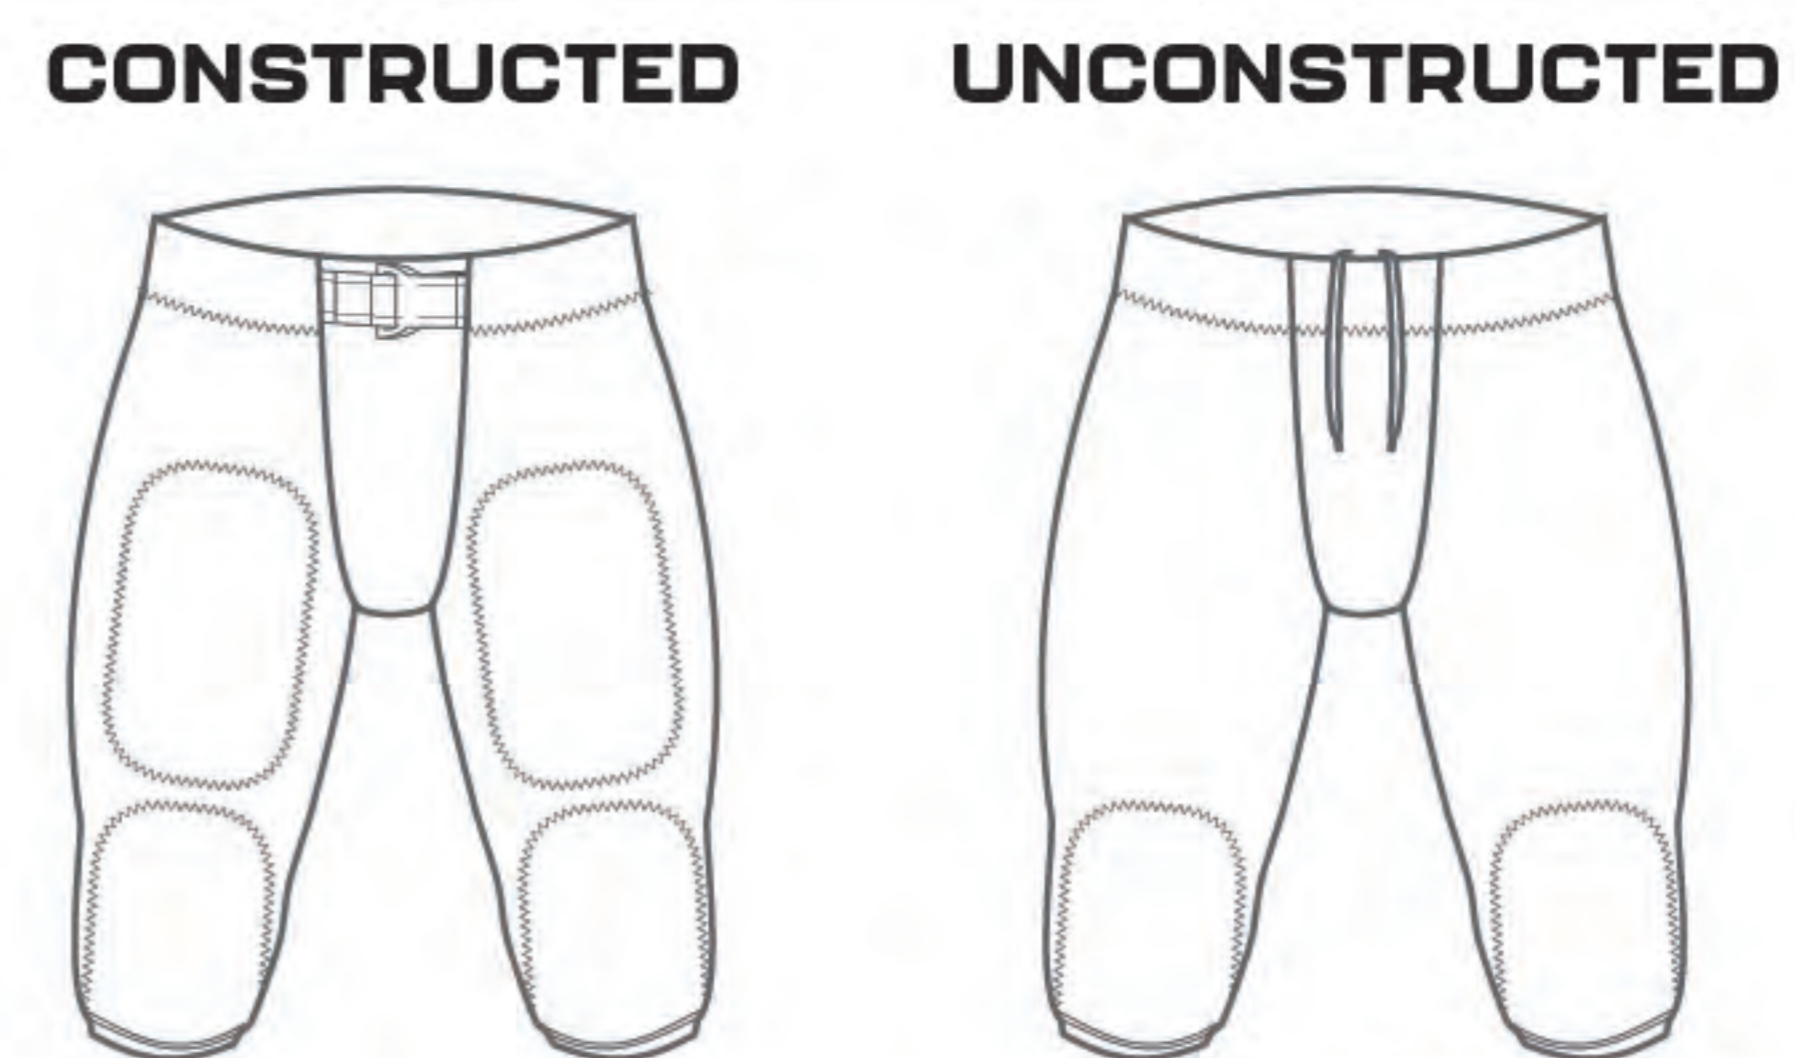

TOUCHDOWN PROGRAM

HYBRID BLITZ JERSEY + BLITZ PANTS	Discount Price
JERSEY - FB-MSS02-HYBD	\$48.45
CONSTRUCTED PANT - FB-MPO1-PRO	\$34.85
UNCONSTRUCTED PANT - FB-MPO2-PRO	\$33.15

- Modern pro-style fully sublimated jersey and pant
- Sublimated twill numbers front and back
- Embroidered team name
- Sublimated "home plate" at bottom of collar
- Heavyweight Proflex spandex fabric
- Digiperf laser ventilation
- **Constructed or Unconstructed pant option**