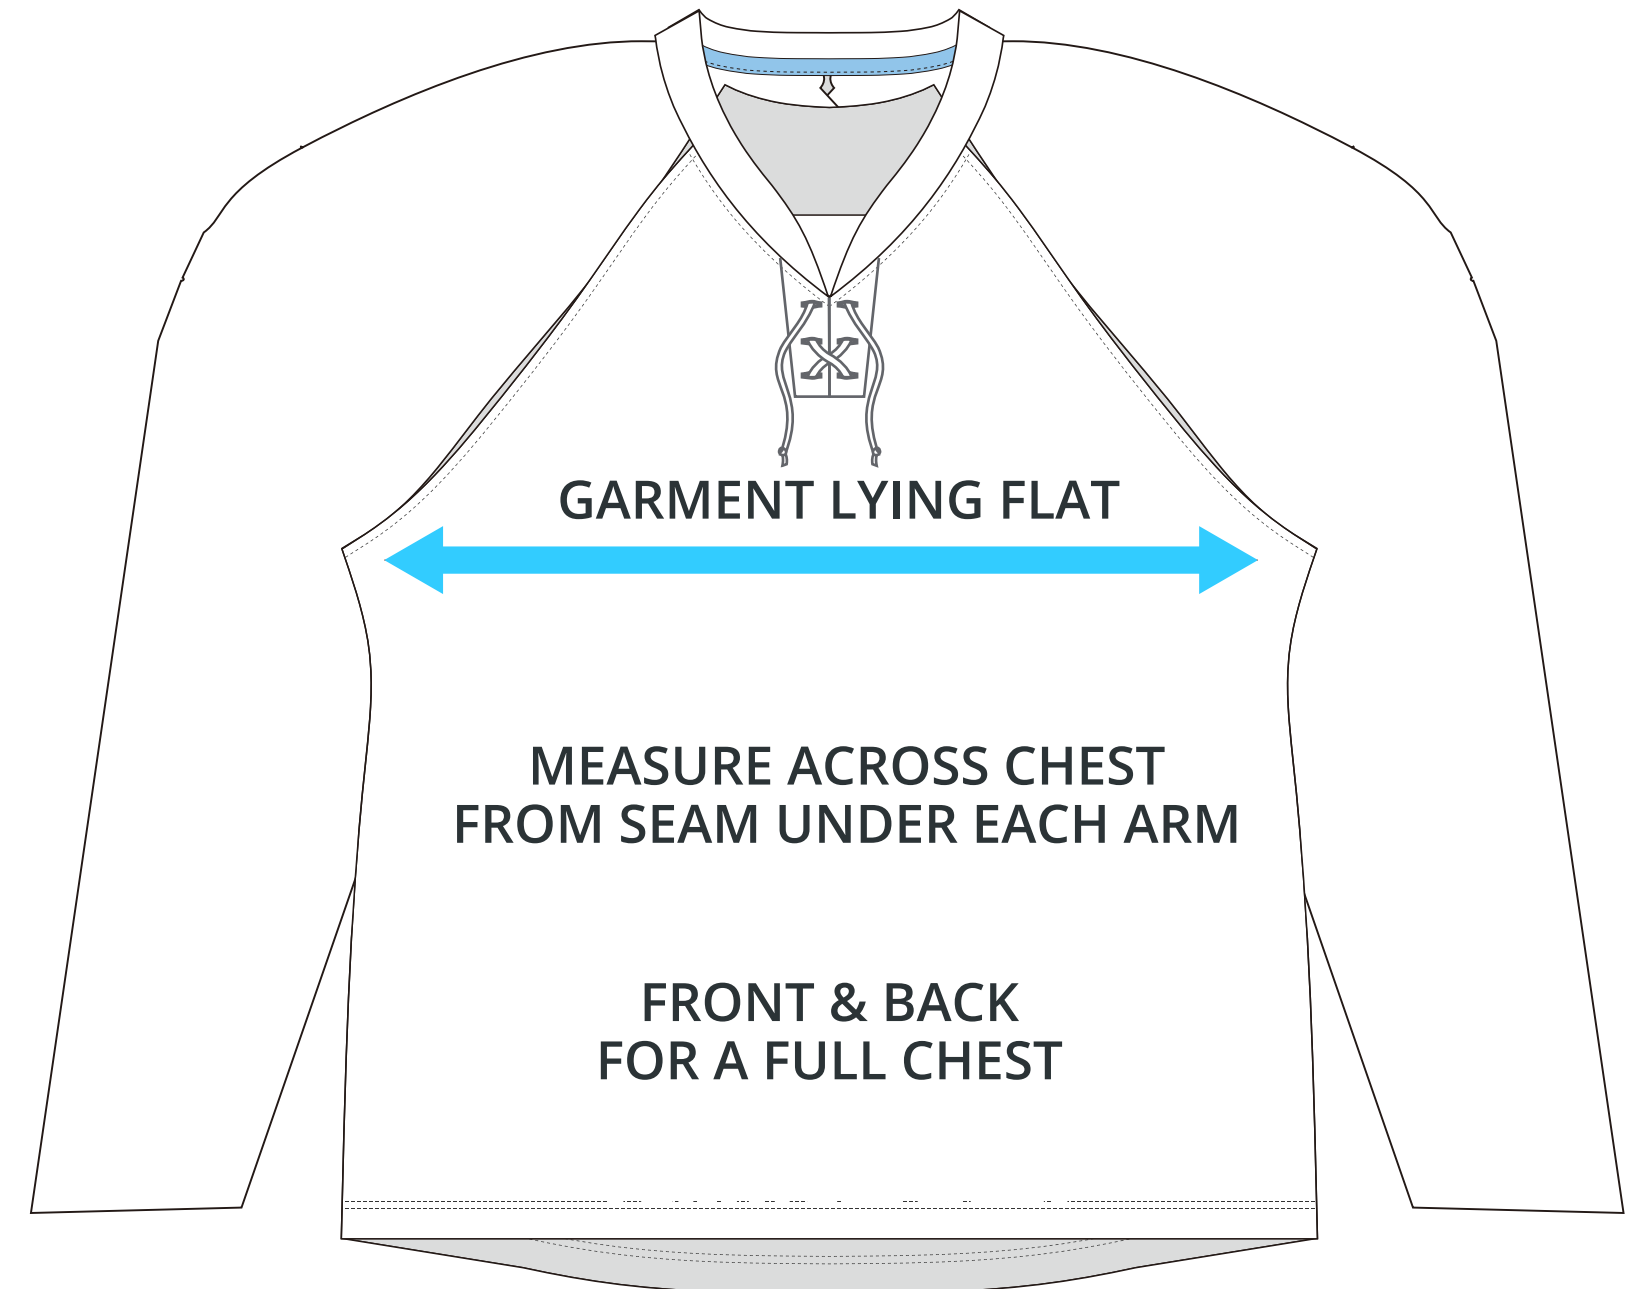

SIZING CHART

ENFORCER PRO HOCKEY JERSEY- LACE NECK

Part #: HK-JS-102

ADULT SIZING

SIZING CHART(inches)	S	M	L	XL	XXL	3XL
Front length (HSP)	30.51	31.50	32.52	33.50	34.49	35.43
Back length (HSP)	32.01	32.99	33.98	35.00	35.98	37.01
1/2 Chest	25.00	25.98	27.01	28.62	30.24	31.85

SIZING CHART(cm)	S	M	L	XL	XXL	3XL
Front length (HSP)	77.50	80.00	82.60	85.10	87.60	90.00
Back length (HSP)	81.30	83.80	86.30	88.90	91.40	94.00
1/2 Chest	63.50	66.00	68.60	72.70	76.80	80.90

YOUTH SIZING

SIZING CHART(inches)	YXS	YS	YM	YL	YXL
Front length (HSP)	23.50	24.76	26.50	27.99	29.49
Back length (HSP)	25.00	26.26	27.99	29.49	30.98
1/2 Chest	17.52	18.86	20.24	21.26	22.24

SIZING CHART(cm)	YXS	YS	YM	YL	YXL
Front length (HSP)	59.70	62.90	67.30	71.10	74.90
Back length (HSP)	63.50	66.70	71.10	74.90	78.70
1/2 Chest	44.50	47.90	51.40	54.00	56.50

GOALIE SIZING

YGC	IGC	AGC
29.02	32.01	34.02
30.51	33.46	35.47
25.00	28.62	32.01

YGC	IGC	AGC
73.70	81.30	86.40
77.50	85.00	90.10
63.50	72.70	81.30

HALF CHEST FULL CHEST

To find your size, compare measurements with a similar garment that fits you well.