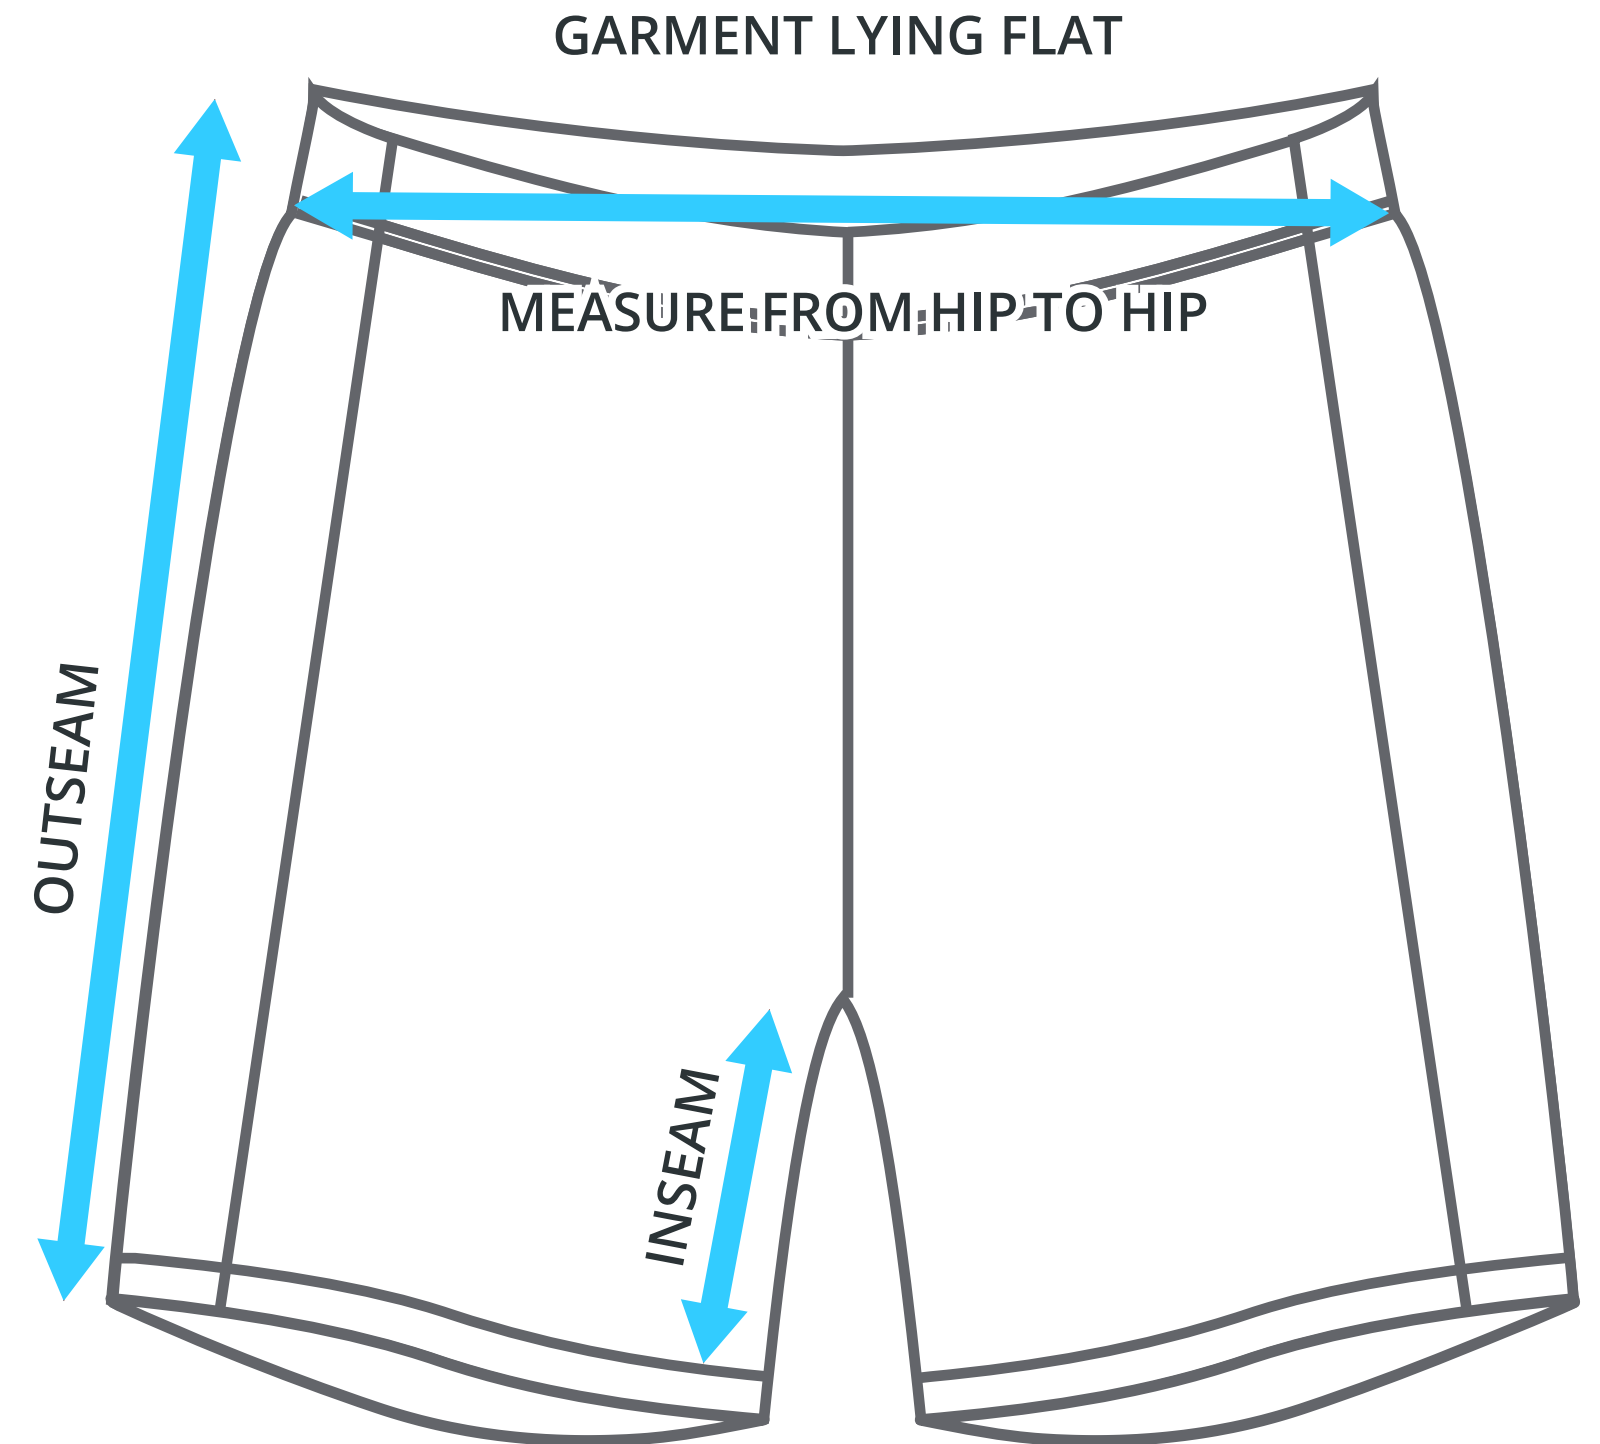

SIZING CHART

PATRIOT PRO WOVEN SHORTS 8" SEAM W/POCKETS

Part #: MS-SS-148

ADULT SIZING

SIZING CHART(inches)	S	M	L	XL	2XL	3XL	4XL
1/2 Hip	22.44	23.62	24.80	25.98	27.17	28.74	30.31
Inseam	8.86	8.86	8.86	8.86	8.86	8.86	8.86
Outseam	19.29	19.69	20.08	20.47	20.87	21.26	21.65

SIZING CHART(cm)	S	M	L	XL	2XL	3XL	4XL
1/2 Hip	57.00	60.00	63.00	66.00	69.00	73.00	77.00
Inseam	22.50	22.50	22.50	22.50	22.50	22.50	22.50
Outseam	49.00	50.00	51.00	52.00	53.00	54.00	55.00

YOUTH SIZING

SIZING CHART(inches)	YXS	YS	YM	YL	YXL
1/2 Hip	16.54	17.72	18.90	20.08	21.26
Inseam	6.89	6.89	6.89	6.89	6.89
Outseam	15.35	15.75	16.14	16.54	16.93

SIZING CHART(cm)	YXS	YS	YM	YL	YXL
1/2 Hip	42.00	45.00	48.00	51.00	54.00
Inseam	17.50	17.50	17.50	17.50	17.50
Outseam	39.00	40.00	41.00	42.00	43.00

HALF HIP INSEAM/OUTSEAM

To find your size, compare measurements with a similar garment that fits you well.